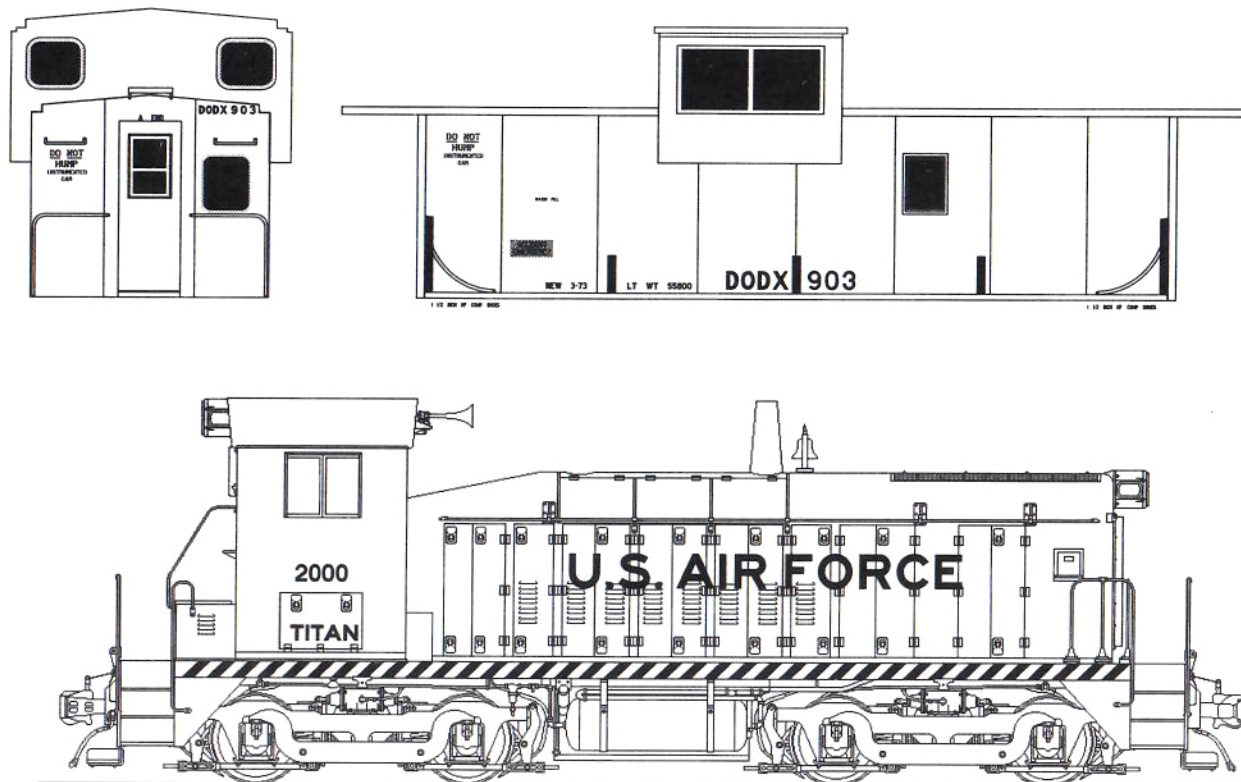

This set will cover a variety of Department of Defense Caboosees and US Army and Air Force Diesels. The cabooses were used during equipment shipments for the escort guards to ride with the trains. The US Army and Air Force would handle their own switching utilizing an assortment of diesels. Recently, some installations received GenSet switchers. Use photos when decalling to ensure authenticity.

MICROSCALE Decal
HO Scale 87-1470
N Scale 60-1470
48 Scale 48-1470

USE WITH: 87-527 (GE and EMD Diesel Data 1989+)

visit us online!

www.microscale.com

sign up for the
monthly newsletter!

Paint Info:

Locomotive Body Painted Humbrol - Matt Olive Drab 66
Locomotive Trucks, Tank, Underframe Painted Testors - Black 1147
Caboose Body Painted Humbrol - Khaki Drab 159