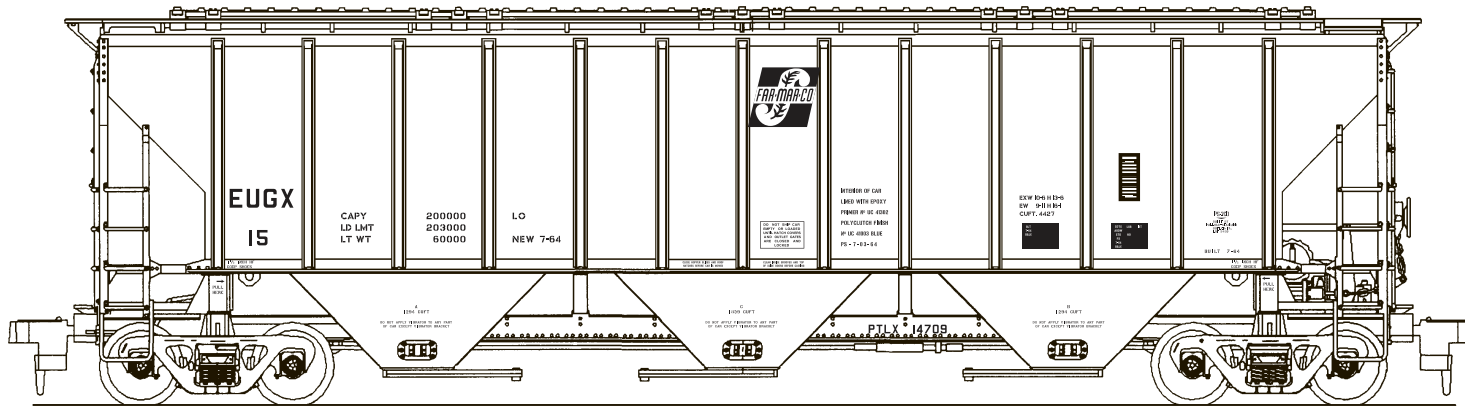

This set will cover a variety of FAR-MAR-CO Pullman Standard covered hoppers and the 4650 ACF Centerflow Hopper. FAR-MAR-CO was formed in mid-1968 in the merger of four regional cooperatives in Kansas, Nebraska, and Missouri. Supporting grain movements from terminal elevators to domestic sales destinations or export terminals is a 1000-car jumbo covered rail hopper fleet. FAR-MAR-CO lasted between 1968-1983 before being purchased by the employees and renamed PMS Foods Inc.

MICROSCALE Decal  
HO Scale 87-1491  
N Scale 60-1491

visit us online!  
[www.microscale.com](http://www.microscale.com)  
sign up for the  
monthly newsletter!

**Paint Info:**  
Car Painted Vallejo - German Orange 70.805 #23