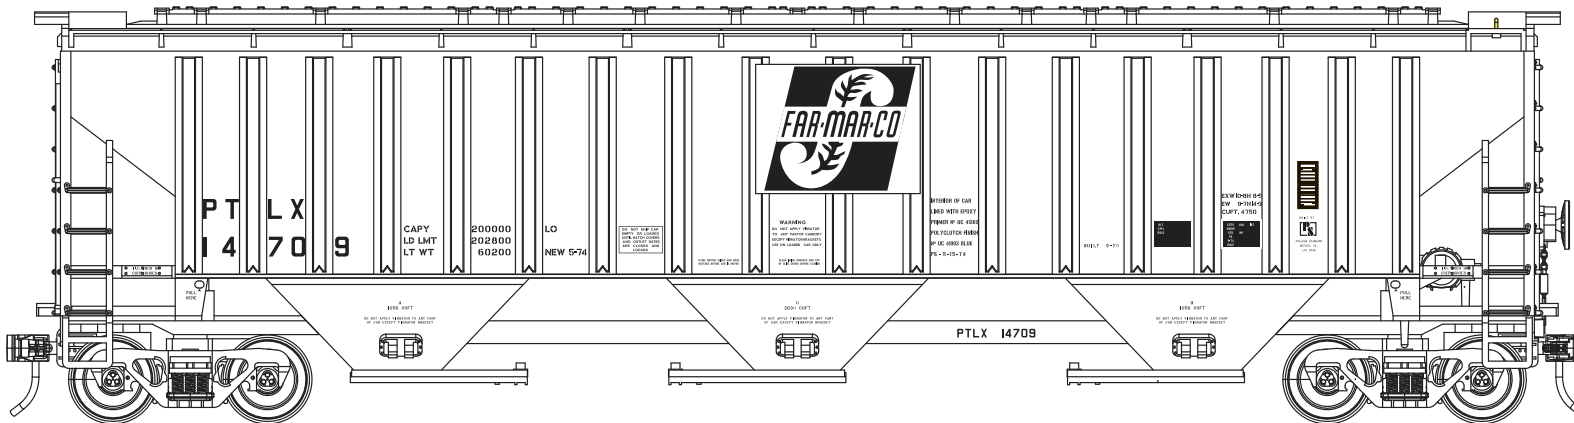

This set will cover a variety of FAR-MAR-CO Pullman Standard covered hoppers and the 4650 ACF Centerflow Hopper. FAR-MAR-CO was formed in mid-1968 in the merger of four regional cooperatives in Kansas, Nebraska, and Missouri. Supporting grain movements from terminal elevators to domestic sales destinations or export terminals is a 1000-car jumbo covered rail hopper fleet. FAR-MAR-CO lasted between 1968-1983 before being purchased by the employees and renamed PMS Foods Inc.

MICROSCALE Decal  
HO Scale 87-1491  
N Scale 60-1491

visit us online!  
[www.microscale.com](http://www.microscale.com)  
sign up for the  
monthly newsletter!

**Paint Info:**  
Car Painted Vallejo - German Orange 70.805 #23