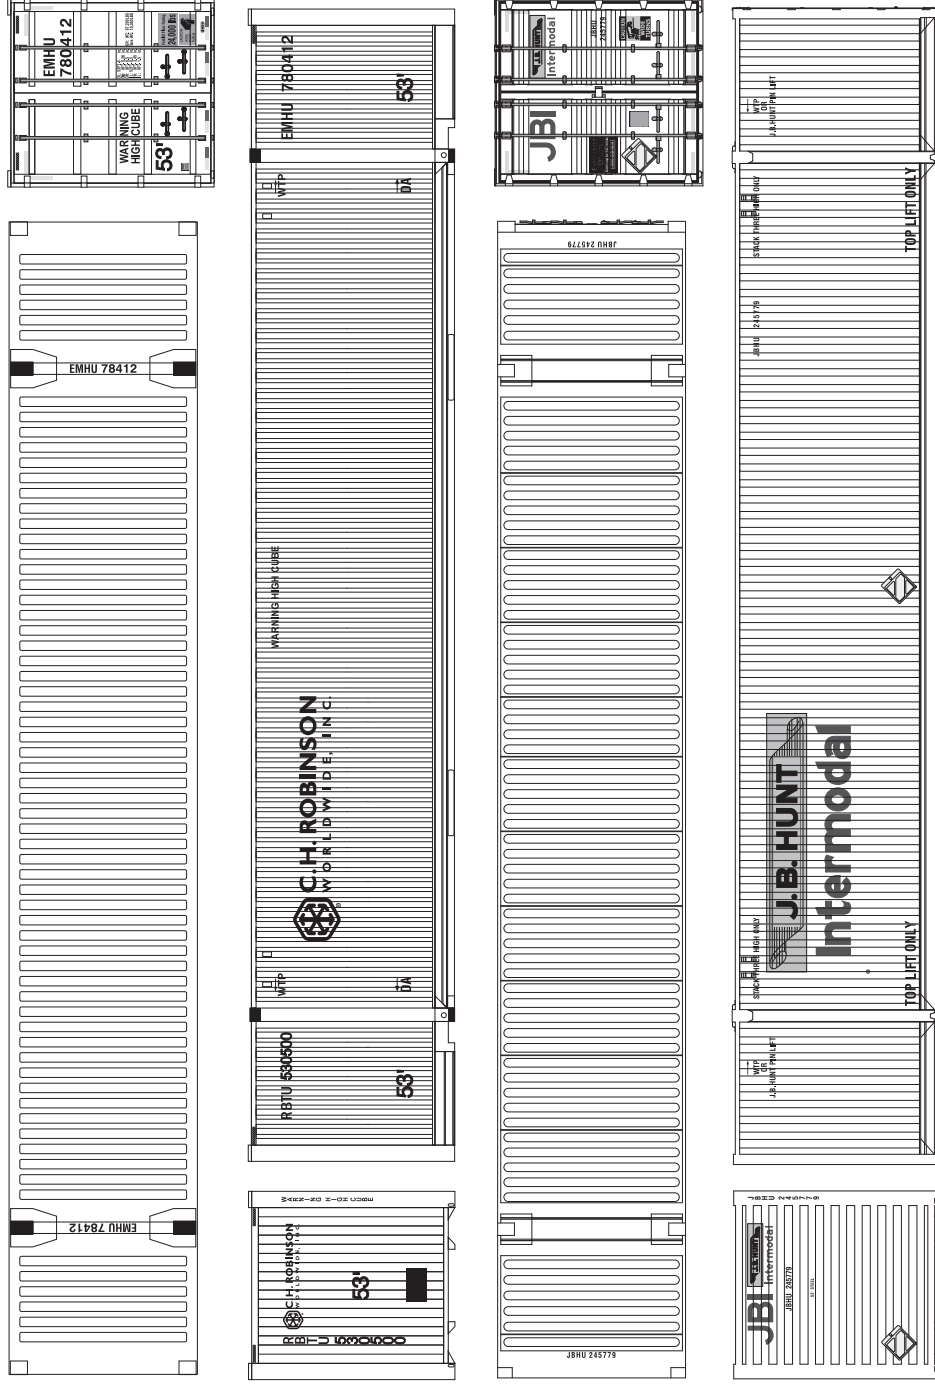

This set will cover a variety of 53' Containers for both JB HUNT and CH ROBINSON. This set also includes lettering for the JB HUNT 53' Chassis. J.B. Hunt Transport Services, Inc. was incorporated in Arkansas on August 10, 1961 and originally started with five trucks and seven refrigerated trailers to support the original rice hull business. By 1983, J.B. Hunt had grown into the 80th largest trucking firm in the U.S.

MICROSCALE Decal  
HO Scale 87-1500  
N Scale 60-1500

visit us online!

[www.microscale.com](http://www.microscale.com)

sign up for the  
monthly newsletter!

**Paint Info:**

JB HUNT Container Painted Testors - White 11048

CH ROBINSON Container Painted Model Master - Chrysler Engine Blue 28012

Photos and data available here:  
<http://rrpicturearchives.net/>