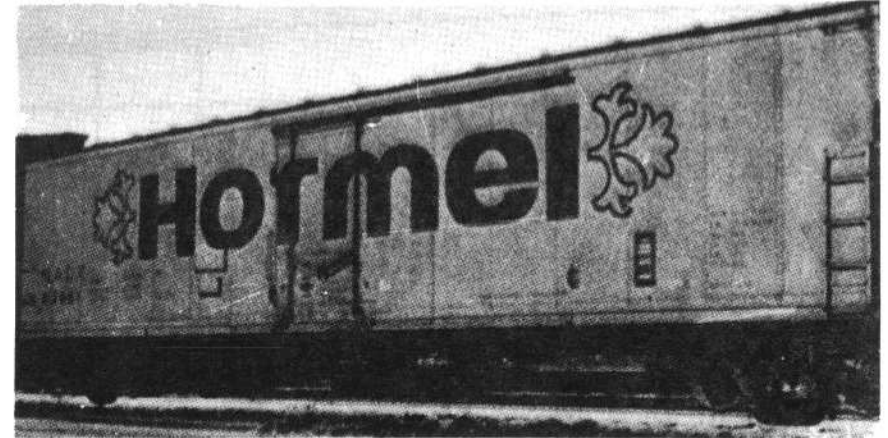

HO Scale

87-150

ASSORTED REEFERS  
**MICROSCALE DECAL**  
BY KRASEL INDUSTRIES, INC.

TRAIN

Black lettering on yellow car.

THE FOLLOWING PUBLICATIONS WILL PROVIDE ADDITIONAL INFORMATION:

MODEL RAILROADER MAGAZINE  
TRAINS  
RAILROAD MODEL CRAFTSMAN  
RAILFAN  
RAILROAD MODELER  
RAIL CLASSICS  
KALMBACH PUBLISHING CO. BOOKS  
CARSTENS PUBLICATION BOOKS  
EXTRA 2200 SOUTH

This basic car is painted green with white lettering.