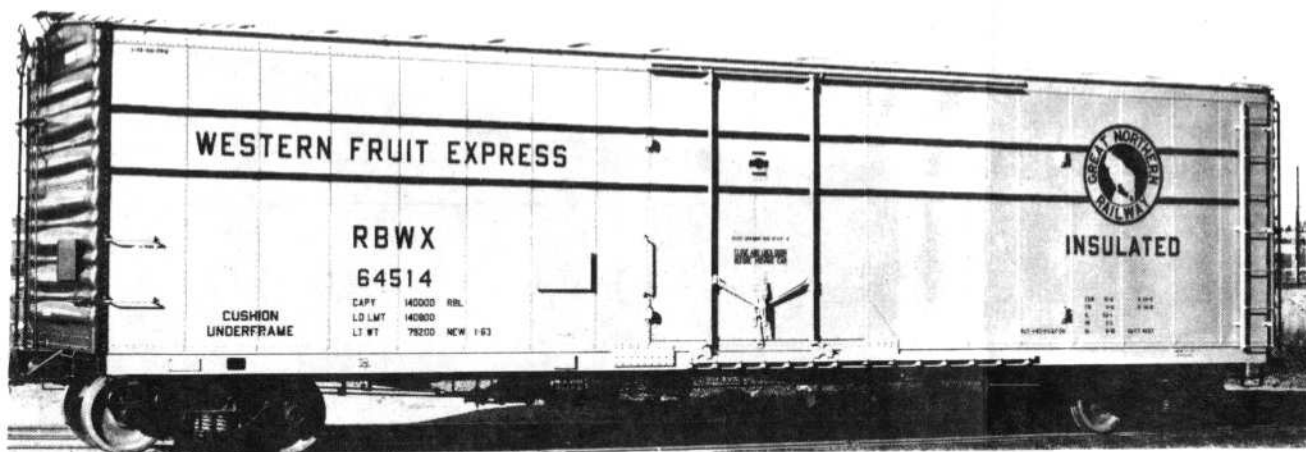

Black lettering and numbers.

THE ILLUSTRATIONS SHOWN REFLECT TYPICAL PAINTING AND LETTERING SCHEMES AND DO NOT NECESSARILY REFLECT ALL POSSIBILITIES. REFER TO PHOTOS OF THE PROTOTYPE WHERE POSSIBLE FOR THE CLOSEST POSSIBLE ACCURACY IN PAINTING, NUMBERING AND ROAD NAME PLACEMENTS.