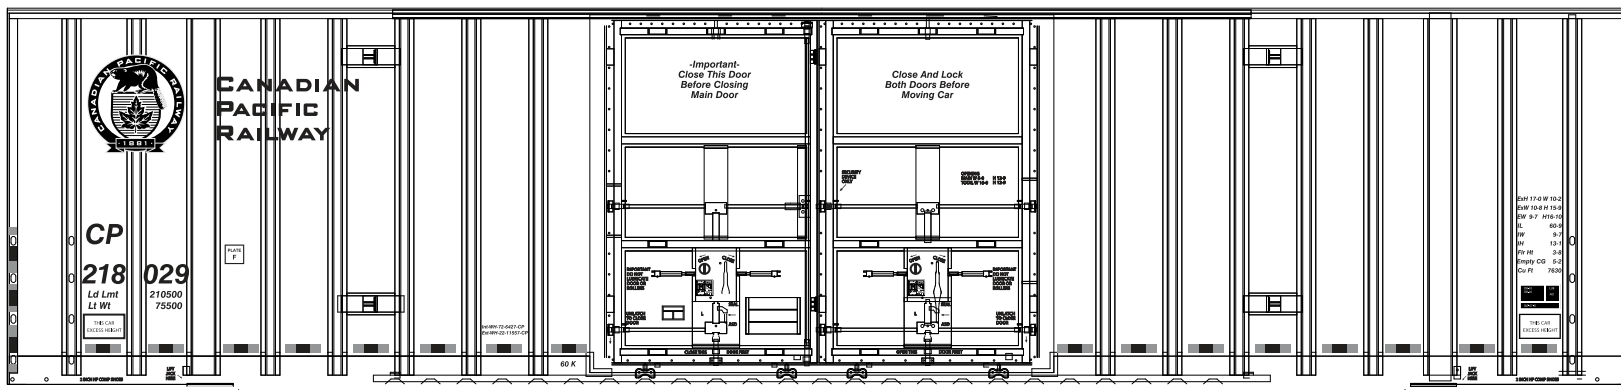

This set will cover a variety of Canadian Pacific modern boxcars with and without the CP Beaver Herald. CP began purchasing and rebuilding boxcars of both Plate B and Plate C clearances. CP would then rebuild the cars often raising the roofs of the Plate B cars to a Plate C. Many former RailBox and other 1970s per diem cars were acquired by CP for this rebuild program and can still be found in service today.

MICROSCALE Decal
 HO Scale 87-1513
 N Scale 60-1513
 O Scale 48-1513

USE WITH: MC-4389 (Reflector Stripes), MC-5003 (Late COTS Panel)

visit us online!
www.microscale.com
 sign up for the
 monthly newsletter!