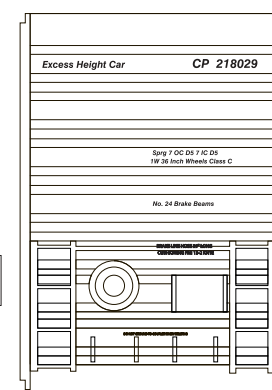

This set will cover a variety of Canadian Pacific modern boxcars with and without the CP Beaver Herald. CP began purchasing and rebuilding boxcars of both Plate B and Plate C clearances. CP would then rebuild the cars often raising the roofs of the Plate B cars to a Plate C. Many former RailBox and other 1970s per diem cars were acquired by CP for this rebuild program and can still be found in service today.

MICROSCALE Decal
 HO Scale 87-1513
 N Scale 60-1513
 O Scale 48-1513

USE WITH: MC-4389 (Reflector Stripes), MC-5003 (Late COTS Panel)

visit us online!
www.microscale.com
 sign up for the
 monthly newsletter!