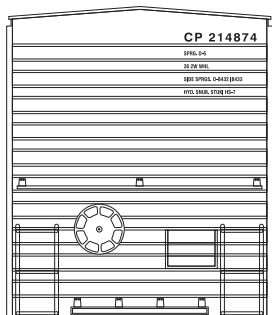

This set will cover a variety of Canadian Pacific modern boxcars with and without the CP Beaver Herald. CP began purchasing and rebuilding boxcars of both Plate B and Plate C clearances. CP would then rebuild the cars often raising the roofs of the Plate B cars to a Plate C. Many former RailBox and other 1970s per diem cars were acquired by CP for this rebuild program and can still be found in service today.

MICROSCALE Decal
 HO Scale 87-1513
 N Scale 60-1513
 O Scale 48-1513

USE WITH: MC-4389 (Reflector Stripes), MC-5003 (Late COTS Panel)

visit us online!
www.microscale.com
 sign up for the
 monthly newsletter!