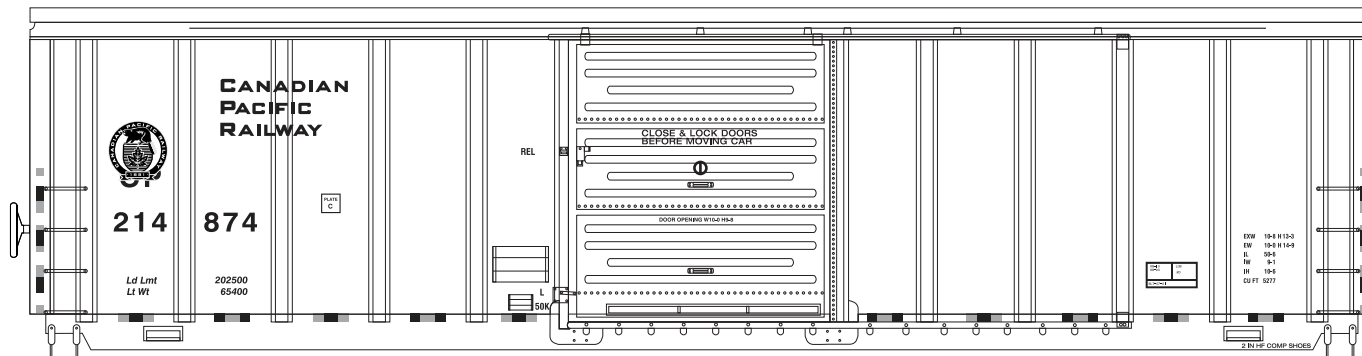

This set will cover a variety of Canadian Pacific modern boxcars with and without the CP Beaver Herald. CP began purchasing and rebuilding boxcars of both Plate B and Plate C clearances. CP would then rebuild the cars often raising the roofs of the Plate B cars to a Plate C. Many former RailBox and other 1970s per diem cars were acquired by CP for this rebuild program and can still be found in service today.

MICROSCALE Decal
 HO Scale 87-1513
 N Scale 60-1513
 O Scale 48-1513

USE WITH: MC-4389 (Reflector Stripes), MC-5003 (Late COTS Panel)

visit us online!
www.microscale.com
 sign up for the
 monthly newsletter!