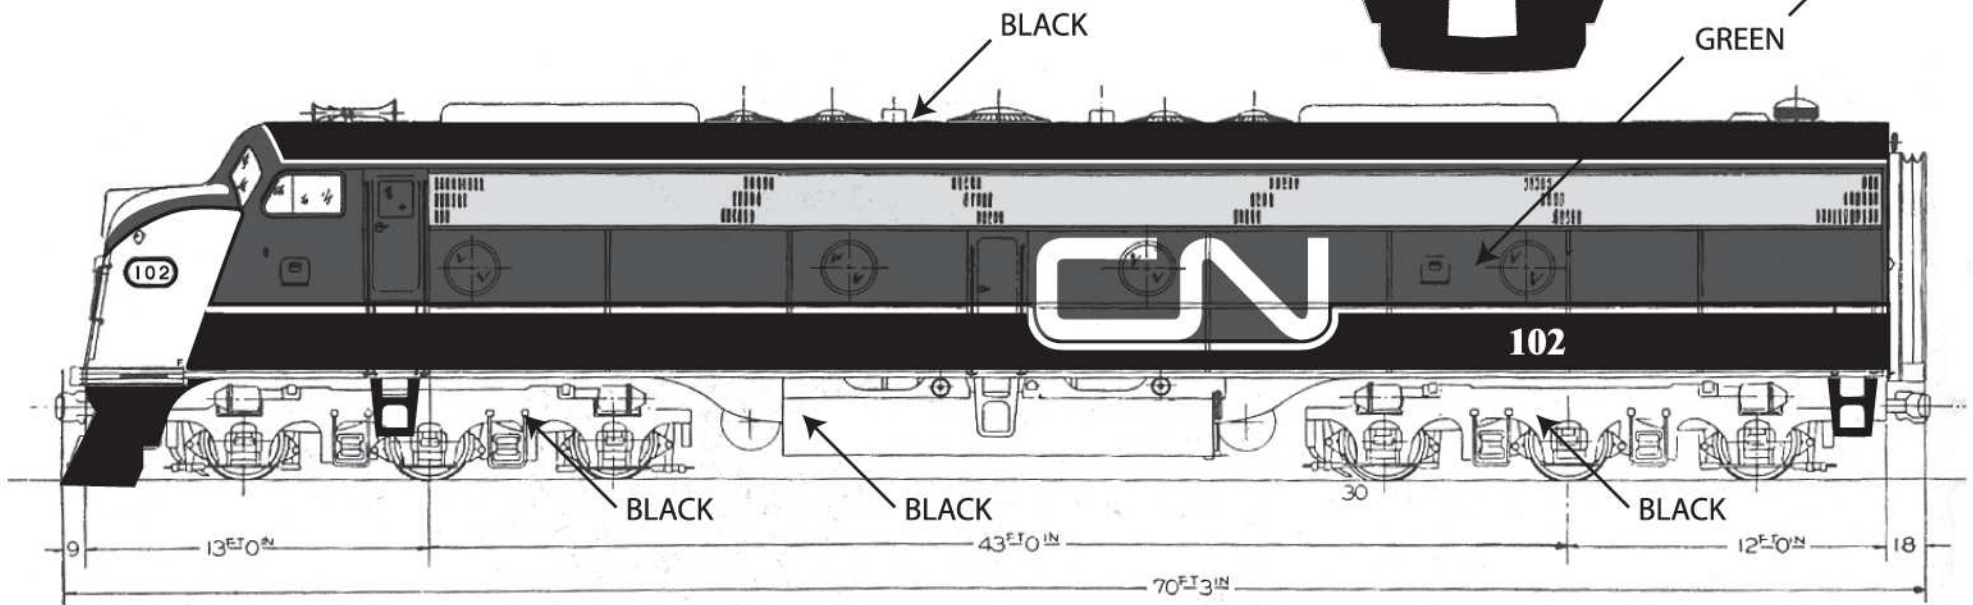

MICROSCALE Decal
HO Scale 87-1517
N Scale 60-1517

This set will cover the Canadian National 2015 repainted E9A executive heritage diesels. These locomotives were former IC executive E9A diesels that were rebuilt in the 1990s. Body striping are laid down in multiple parts to ease installation of the nose wings and horizontal black and yellow stripes. The road number is already placed in it's correct location for simplification in decal application. The thin yellow stripes are provided as edging after spraying the roofline black. Please reference photos for masking.

visit us online!
www.microscale.com

sign up for the
monthly newsletter!

Paint Info:

Body Painted Testors - Flat Olive Drab Green 1164
Roofline, Trucks, Tank, Underframe Painted Testors - Black 1147

Photos and data available here: