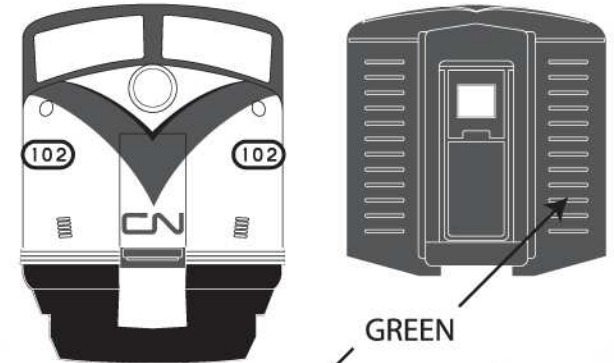

MICROSCALE Decal
HO Scale 87-1517
N Scale 60-1517

This set will cover the Canadian National 2015 repainted E9A executive heritage diesels. These locomotives were former IC executive E9A diesels that were rebuilt in the 1990s. Body striping are laid down in multiple parts to ease installation of the nose wings and horizontal black and yellow stripes. The road number is already placed in it's correct location for simplification in decal application. The thin yellow stripes are provided as edging after spraying the roofline black. Please reference photos for masking.

visit us online!
www.microscale.com

sign up for the
monthly newsletter!

Paint Info:

Body Painted Testors - Flat Olive Drab Green 1164
Roofline, Trucks, Tank, Underframe Painted Testors - Black 1147

Photos and data available here: