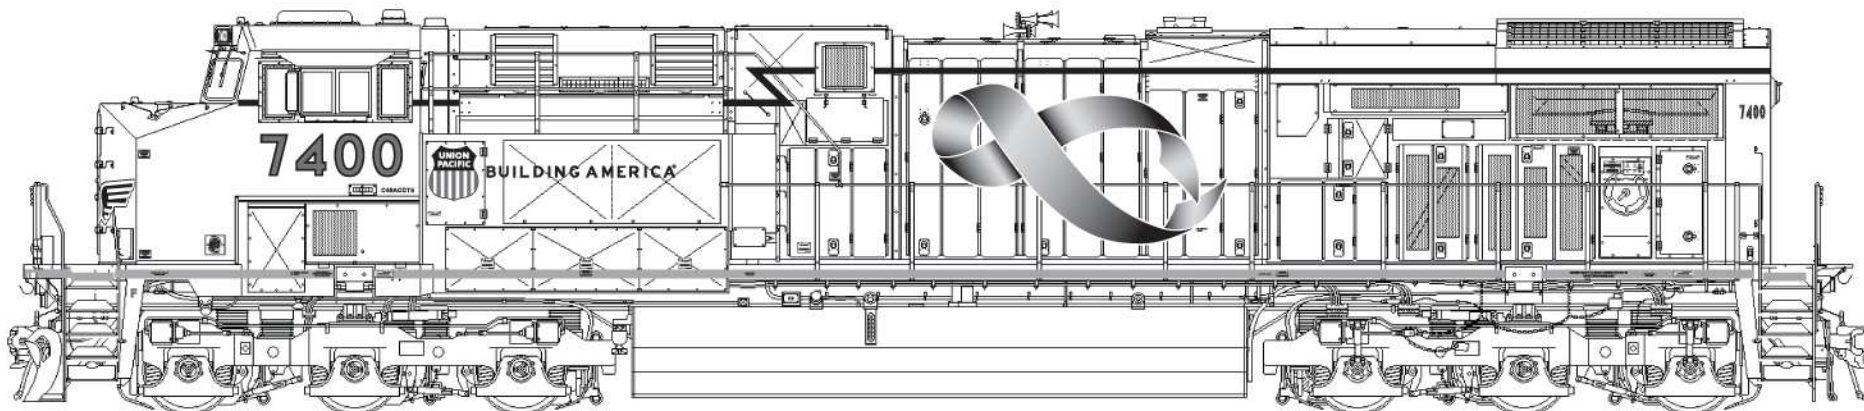

This set will cover UP 7400: the Breast Cancer Awareness unit and UP 7964: the 5,000th GEVO produced. Both of these locomotives wore special graphics while maintaining the standard UP paint scheme. Extra numbers and data are provided specific to the ES44AC GEVO and be applied to other projects outside of the UP specialty locomotives presented on this set.

USE WITH: 87-1402 (SD70ACe & GEVO) 87-925 (GE Dash 9-44CW and AC4400 Data) 87-527 (GE and EMD Diesel Data 1989+)

MICROSCALE Decal
HO Scale 87-1518
N Scale 60-1518

visit us online!
www.microscale.com
sign up for the
monthly newsletter!

Paint Info:
Cab, Long Hood and Rear High Hood Painted Testors - Deep Yellow 2118
Roof, Trucks, Tank, Underframe Painted Tamiya - Medium Grey XF20

Photos and data available here:
<http://rrpicturearchives.net/>