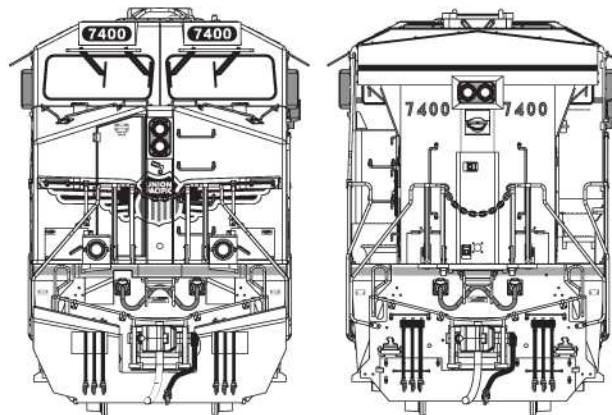

This set will cover UP 7400: the Breast Cancer Awareness unit and UP 7964: the 5,000th GEVO produced. Both of these locomotives wore special graphics while maintaining the standard UP paint scheme. Extra numbers and data are provided specific to the ES44AC GEVO and be applied to other projects outside of the UP specialty locomotives presented on this set.

USE WITH: 87-1402 (SD70ACe & GEVO) 87-925 (GE Dash 9-44CW and AC4400 Data) 87-527 (GE and EMD Diesel Data 1989+)

MICROSCALE Decal
HO Scale 87-1518
N Scale 60-1518

visit us online!
www.microscale.com
sign up for the
monthly newsletter!

Paint Info:
Cab, Long Hood and Rear High Hood Painted Testors - Deep Yellow 2118
Roof, Trucks, Tank, Underframe Painted Tamiya - Medium Grey XF20

Photos and data available here:
<http://rrpicturearchives.net/>