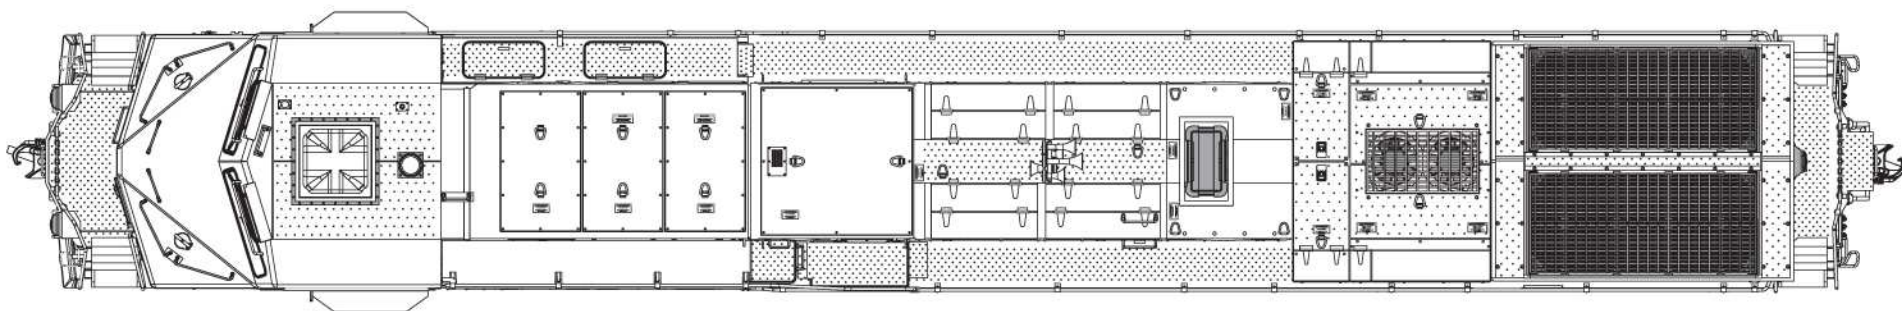

This set will cover UP 7400: the Breast Cancer Awareness unit and UP 7964: the 5,000th GEVO produced. Both of these locomotives wore special graphics while maintaining the standard UP paint scheme. Extra numbers and data are provided specific to the ES44AC GEVO and be applied to other projects outside of the UP specialty locomotives presented on this set.

USE WITH: 87-1402 (SD70ACe & GEVO) 87-925 (GE Dash 9-44CW and AC4400 Data) 87-527 (GE and EMD Diesel Data 1989+)

MICROSCALE Decal
HO Scale 87-1518
N Scale 60-1518

visit us online!
www.microscale.com
sign up for the
monthly newsletter!