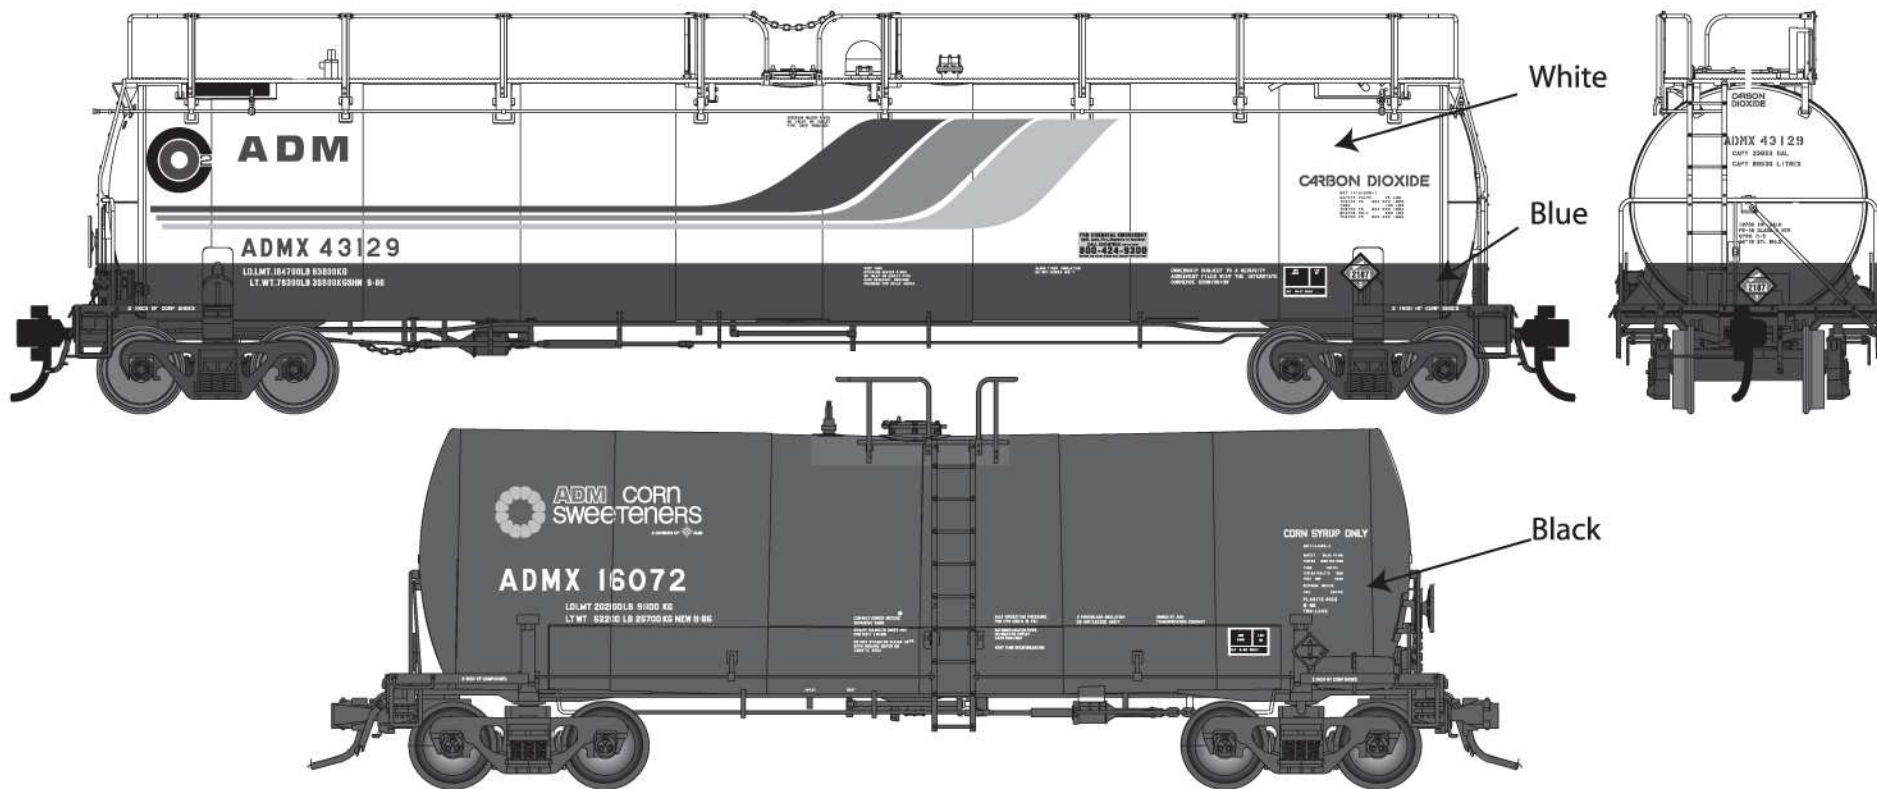

This set will cover a variety of Archer Daniels Midland corn syrup, CO2 and UNI-TEMP tank cars built and operated between 1975 to 1986. This set replaces previous mini-cal sets MC-4023, MC-4033, MC-4034, and the bottom half of 87-689. This set is comprised of new research new artwork to better fit the more accurate dimensions of freight cars currently on the market by a variety of manufacturers. There are two distinct sizes of multimark stripes. One set is larger than the other. The large multimark stripes are to be used on cars that are all white, the smaller set is to be used on cars with the underframe painted dark blue. Reference prototype photos to determine which will be used. Paints specified are gloss for better decal adhesion. Finish project with a matte product to seal the decals and provide a realistic appearance.

MICROSCALE Decal
HO Scale 87-1519
N Scale 60-1519
O Scale 48-1519

USE WITH: MC-5002(COTS Single Panels 1970+) and MC-5003 (COTS Double Panels 1980+)

visit us online!
www.microscale.com
 sign up for the
 monthly newsletter!

Paint Info:
 White - Painted Testors - Gloss White 1145
 Blue - Painted Tamiya - Royal Blue Gloss X3 80003
 Black - Painted Testors - Gloss Black 1147

Photos and data available here:
<http://rrpicturearchives.net/>