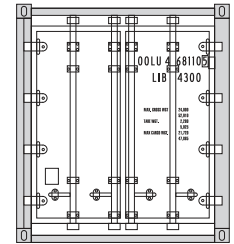

MICROSCALE Decal
 HO Scale 87-1524
 N Scale 60-1524
 O Scale 48-1524

visit us online!
www.microscale.com
 sign up for the
 monthly newsletter!

Paint Info:
 Early Style 1970-1980 Body Painted - Model Masters Lichtgrau 2077
 Late Style 1980+ Body Painted - Testors White 1145
 Corner Posts and Door Rods - Testors Silver 1146