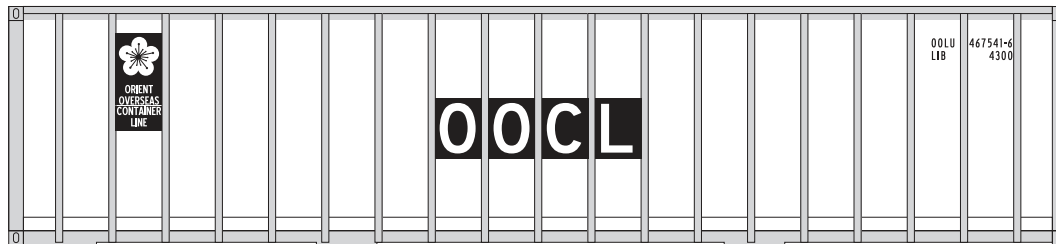

This set will cover a variety of international 20' and 40' sea containers for the Orient Overseas Container Line (OOCL). The 1970s saw an increasing amount of shipping containers via COFC and with container chassis via TOFC. The early opportunities in this new mode of international trade spawned a very successful company that can be seen into the present day. In the period of the 1970s to mid 1985 time frame, OOCL has adjusted it's corporate image substantially. This set covers the major heralds depicted in this timeframe and is appropriate for equipment that could be spotted even into the early 1990s.

MICROSCALE Decal
 HO Scale 87-1524
 N Scale 60-1524
 O Scale 48-1524

visit us online!
www.microscale.com
 sign up for the
 monthly newsletter!

Paint Info:
 Early Style 1970-1980 Body Painted - Model Masters Lichtgrau 2077
 Late Style 1980+ Body Painted - Testors White 1145
 Corner Posts and Door Rods - Testors Silver 1146