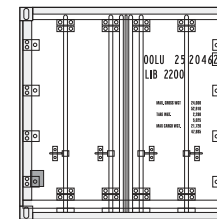

This set will cover a variety of international 20' and 40' sea containers for the Orient Overseas Container Line (OOCL). The 1970s saw an increasing amount of shipping containers via COFC and with container chassis via TOFC. The early opportunities in this new mode of international trade spawned a very successful company that can be seen into the present day. In the period of the 1970s to mid 1985 time frame, OOCL has adjusted it's corporate image substantially. This set covers the major heralds depicted in this timeframe and is appropriate for equipment that could be spotted even into the early 1990s.

MICROSCALE Decal
 HO Scale 87-1524
 N Scale 60-1524
 O Scale 48-1524

visit us online!
www.microscale.com
 sign up for the
 monthly newsletter!

Paint Info:
 Early Style 1970-1980 Body Painted - Model Masters Lichtgrau 2077
 Late Style 1980+ Body Painted - Testors White 1145
 Corner Posts and Door Rods - Testors Silver 1146