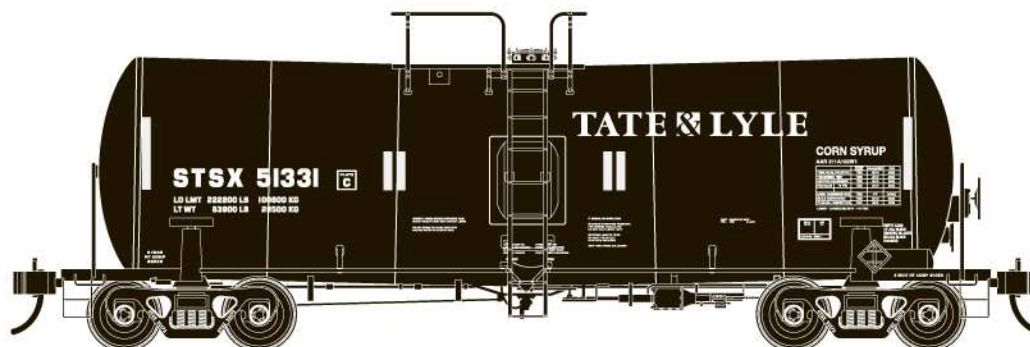

This set will cover Staley, Tate & Lyle (STSX)
Trinity 17,600 Gal. Corn Syrup Tank Cars
Cars are painted Black

MICROSCALE Decal
HO Scale 87-1528
N Scale 60-1528

visit us online!
www.microscale.com
sign up for the
monthly newsletter!

Photos and data available here: <http://railroadstrains.blogspot.com/2014/02/stsx-staley-tate-lyle-corn-syrup-rail.html>
<http://www.rrpicturearchives.net/rslist.aspx?id=STSX&cid=12&Page=3>