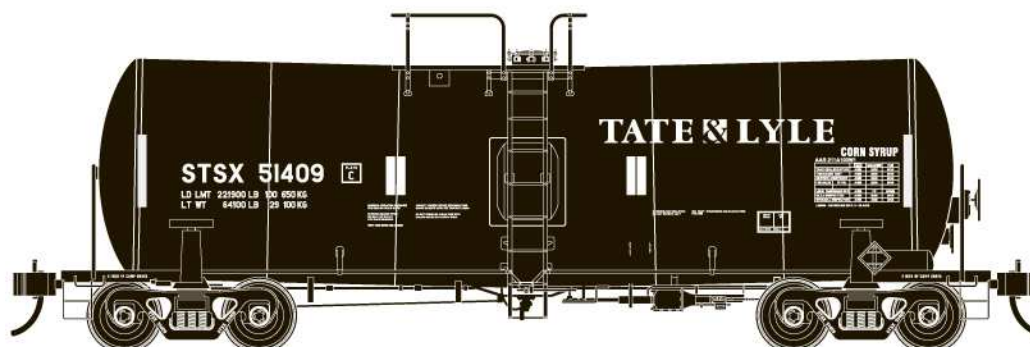

This set will cover Staley, Tate & Lyle (STSX)
Trinity 17,600 Gal. Corn Syrup Tank Cars
Cars are painted Black

MICROSCALE Decal
HO Scale 87-1528
N Scale 60-1528

visit us online!
www.microscale.com
sign up for the
monthly newsletter!

Photos and data available here: <http://railroadstrains.blogspot.com/2014/02/stsx-staley-tate-lyle-corn-syrup-rail.html>
<http://www.rrpicturearchives.net/rslist.aspx?id=STSX&cid=12&Page=3>