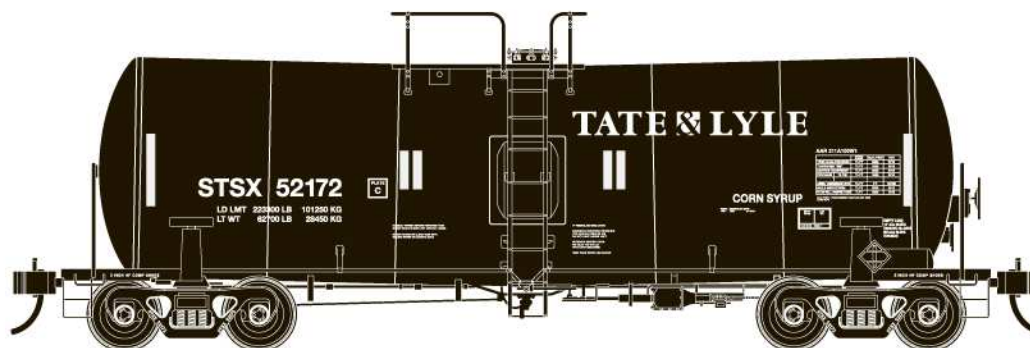

This set will cover Staley, Tate & Lyle (STSX)
Trinity 17,600 Gal. Corn Syrup Tank Cars
Cars are painted Black

MICROSCALE Decal
HO Scale 87-1528
N Scale 60-1528

visit us online!
www.microscale.com
sign up for the
monthly newsletter!

Photos and data available here: <http://railroadstrains.blogspot.com/2014/02/stsx-staley-tate-lyle-corn-syrup-rail.html>
<http://www.rrpicturearchives.net/rslist.aspx?id=STSX&cid=12&Page=3>