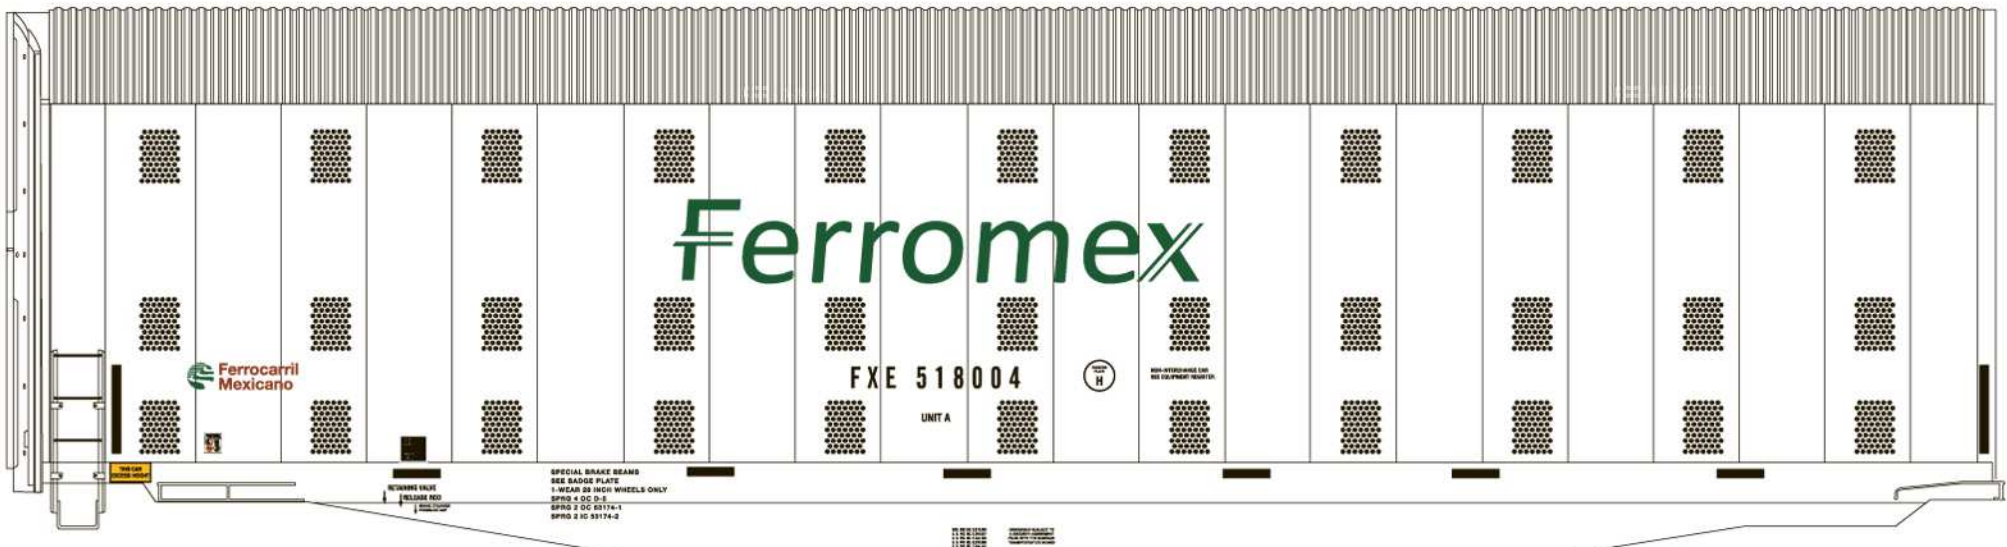

This set will cover the Ferromex (FEX) AutoMax Articulated Autoracks. Below demonstrates data and herold placement for more specific placement use referance photos.  
 USE WITH: decal #87-1410 portholes

**MICROSCALE** Decal  
 HO Scale 87-1530  
 N Scale 60-1530

visit us online!  
[www.microscale.com](http://www.microscale.com)  
 sign up for the  
 monthly newsletter!

Paint Info:

Photos and data available here:  
<http://www.railcarphotos.com>  
<http://www.rrpicturearchives.net/rsPicture.aspx?id=806708>