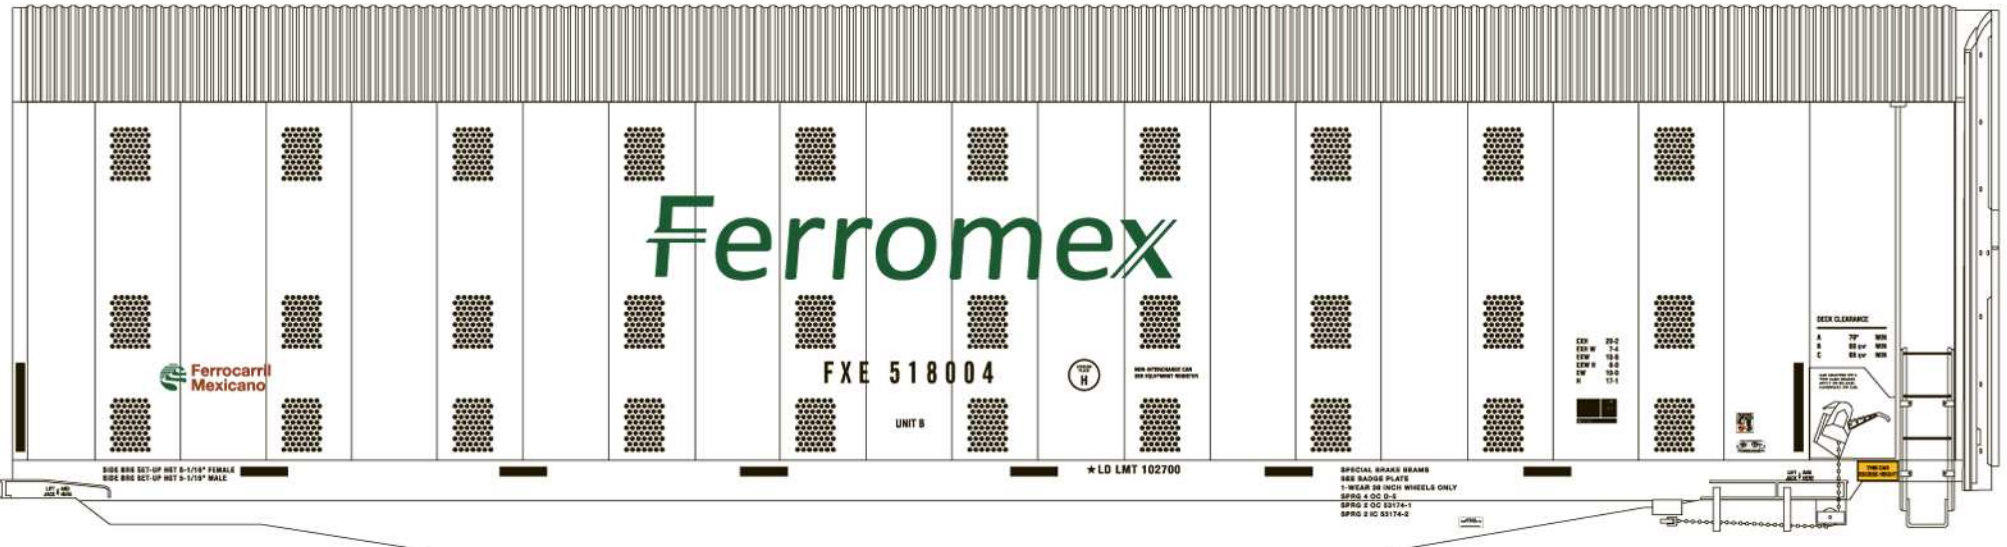

This set will cover the Ferromex (FEX) AutoMax Articulated Autoracks. Below demonstrates data and herold placement for more specific placement use referance photos.  
 USE WITH: decal #87-1410 portholes

**MICROSCALE** Decal  
 HO Scale 87-1530  
 N Scale 60-1530

visit us online!  
[www.microscale.com](http://www.microscale.com)  
 sign up for the  
 monthly newsletter!

Paint Info:

Photos and data available here:  
<http://www.railcarphotos.com>  
<http://www.rrpicturearchives.net/rsPicture.aspx?id=806708>