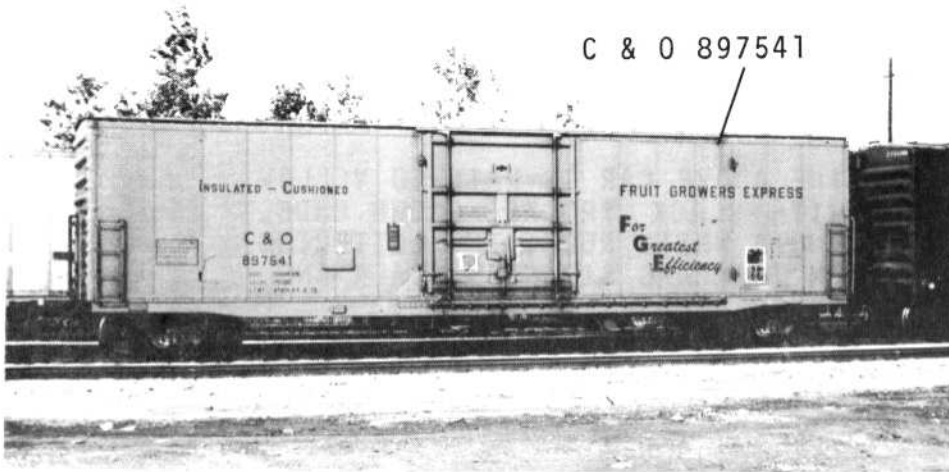

THE ABOVE CAR IS PAINTED YELLOW WITH BLACK TRUCKS, BROWN ENDS, AND A WHITE ROOF, THE LETTERING ON THE CARS SIDES IS BLACK AND ON THE ENDS IT IS WHITE.

N&W 295647

THE CARS SHOWN ON THIS PAGE ARE ALL PAINTED YELLOW AND HAVE BLACK LETTERING AND TRUCKS

THE YELLOW MAY BE OBTAINED BY USING EITHER FLOQUIL'S RR# 31 OR SCALECOAT'S #15 REEFER YELLOW. THE BROWN IS ACTUALLY BOXCAR RED, SCALECOAT'S #13 OR FLOQUILS RR74 ARE FINE.

SOUTHERN 798511

THE DATA ON THE "LEASED" PLATE HAS BEEN SUPPLIED SEPERATELY SO YOU CAN DESIGN YOUR OWN CAR.

LEASED TO WPRR  
WHEN EMPTY RETURN TO  
WP RR  
STOCKTON, CAL.  
VIA SERVICE ROUTE

C & O 897541

SCL 495816