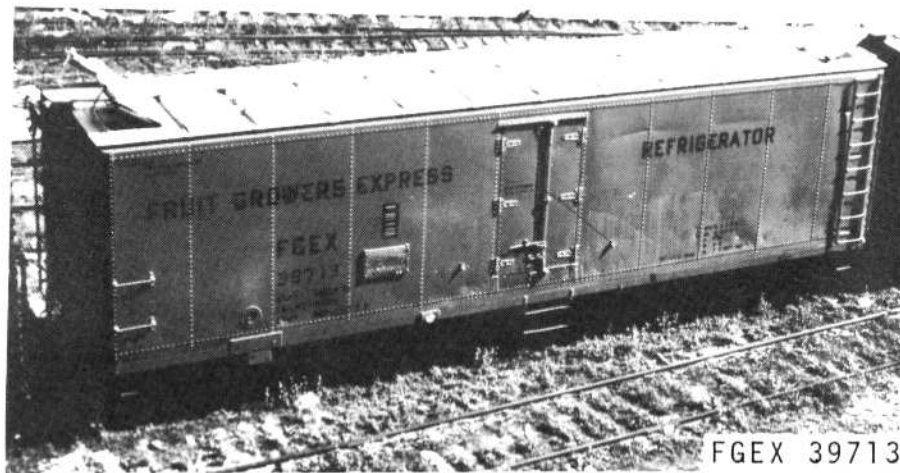

HO Scale  
NO.  
87-238

FRUIT GROWERS EXPRESS  
MICROSCALE DECAL

TRAIN

Additional super detailing decals are available on Micro Scale sheets 87-1, 87-2 & 87-193.

FGEX 39713

THE FOLLOWING PUBLICATIONS WILL PROVIDE ADDITIONAL INFORMATION:

THE ABOVE CAR IS PAINTED YELLOW WITH BLACK TRUCKS, BROWN ENDS, AND A WHITE ROOF, THE LETTERING ON THE CARS SIDES IS BLACK AND ON THE ENDS IT IS WHITE.

N&W 295647

THE CARS SHOWN ON THIS PAGE ARE ALL PAINTED YELLOW AND HAVE BLACK LETTERING AND TRUCKS