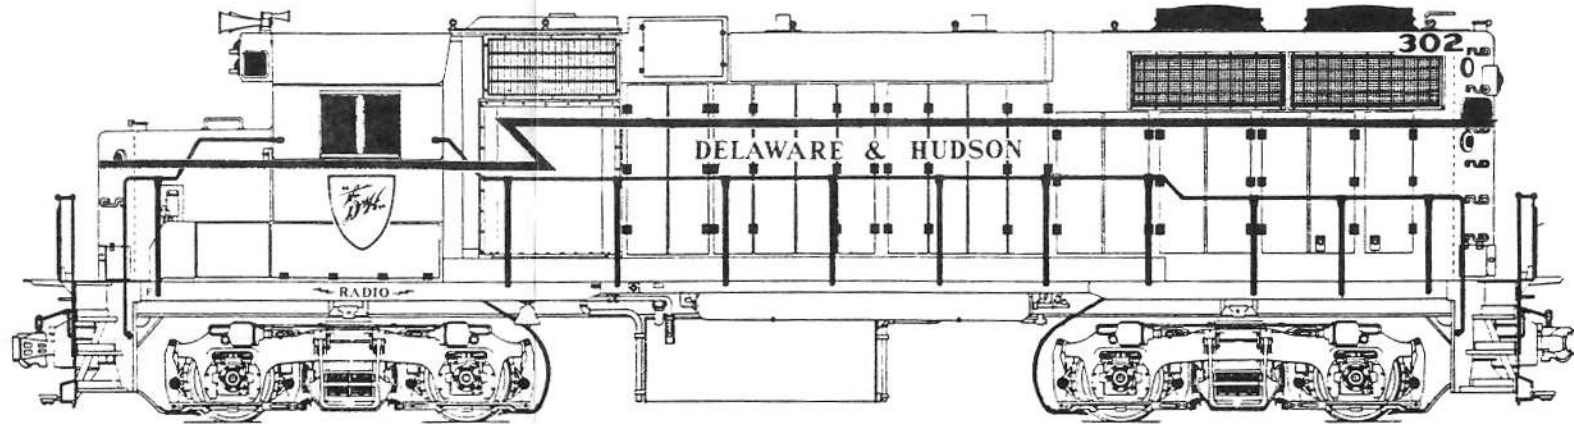

**DELAWARE & HUDSON DIESELS & CABOSES
BLUE & YELLOW LETTERING & SHIELD**

#1) HOOD UNITS GP-38

**ENTIRE BOTTOM PORTION OF UNIT INCLUDING TRUCKS
& UNDERFRAME LIGHT GRAY
TOP PORTION IS D&H BLUE
YELLOW SEPARATION STRIPES**

#2) CABOOSE

**SIDES & ENDS CLOSE TO FLOQUIL CABOOSERED
ROOF, SIDES UNDERFRAME & TRUCKS ARE BLACK
HANDRAILS ARE YELLOW
LETTERING IS YELLOW**