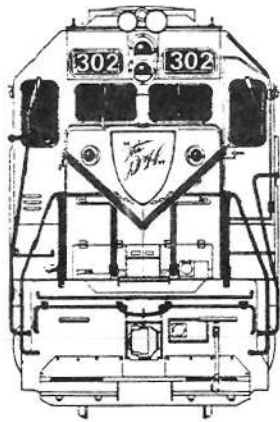

**DELAWARE & HUDSON DIESELS & CABOSES
BLUE & YELLOW LETTERING & SHIELD**

#1) HOOD UNITS GP-38

**ENTIRE BOTTOM PORTION OF UNIT INCLUDING TRUCKS
& UNDERFRAME LIGHT GRAY
TOP PORTION IS D&H BLUE
YELLOW SEPARATION STRIPES**

#2) CABOOSE

**SIDES & ENDS CLOSE TO FLOQUIL CABOOSERED
ROOF, SIDES UNDERFRAME & TRUCKS ARE BLACK
HANDRAILS ARE YELLOW
LETTERING IS YELLOW**