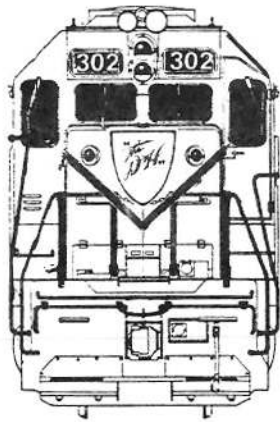

**DELAWARE & HUDSON DIESELS & CABOSES  
BLUE & YELLOW LETTERING & SHIELD**

**#1) HOOD UNITS GP-38**

**ENTIRE BOTTOM PORTION OF UNIT INCLUDING TRUCKS  
& UNDERFRAME LIGHT GRAY  
TOP PORTION IS D&H BLUE  
YELLOW SEPARATION STRIPES**

**#2) CABOOSE**

**SIDES & ENDS CLOSE TO FLOQUIL CABOOSERED  
ROOF, SIDES UNDERFRAME & TRUCKS ARE BLACK  
HANDRAILS ARE YELLOW  
LETTERING IS YELLOW**