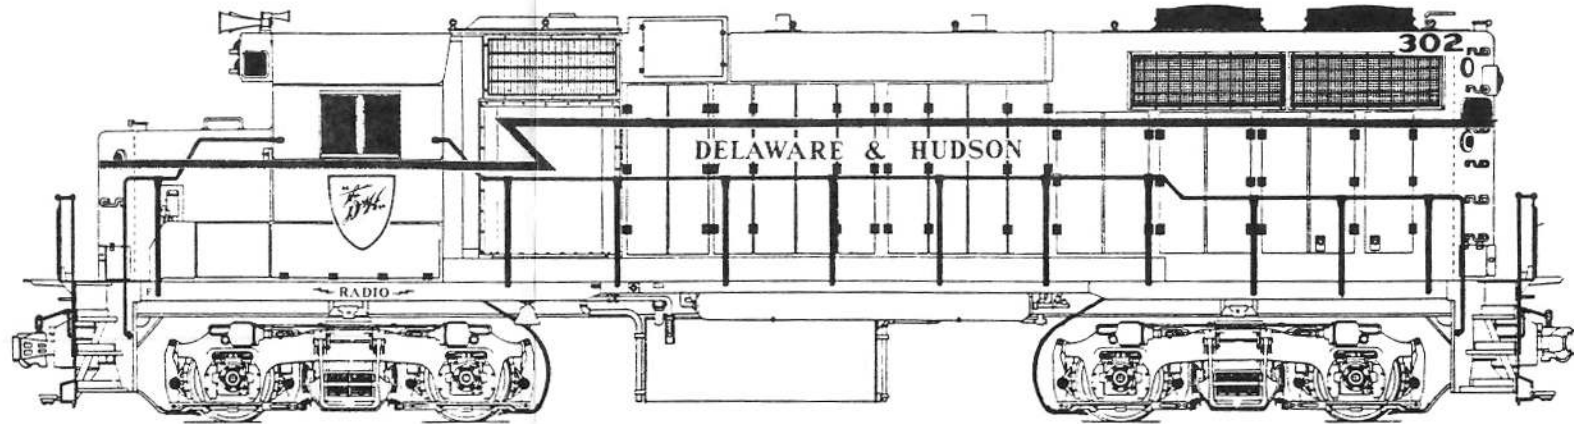

**DELAWARE & HUDSON DIESELS & CABOSES  
BLUE & YELLOW LETTERING & SHIELD**

**#1) HOOD UNITS GP-38**

**ENTIRE BOTTOM PORTION OF UNIT INCLUDING TRUCKS  
& UNDERFRAME LIGHT GRAY  
TOP PORTION IS D&H BLUE  
YELLOW SEPARATION STRIPES**

**#2) CABOOSE**

**SIDES & ENDS CLOSE TO FLOQUIL CABOOSERED  
ROOF, SIDES UNDERFRAME & TRUCKS ARE BLACK  
HANDRAILS ARE YELLOW  
LETTERING IS YELLOW**