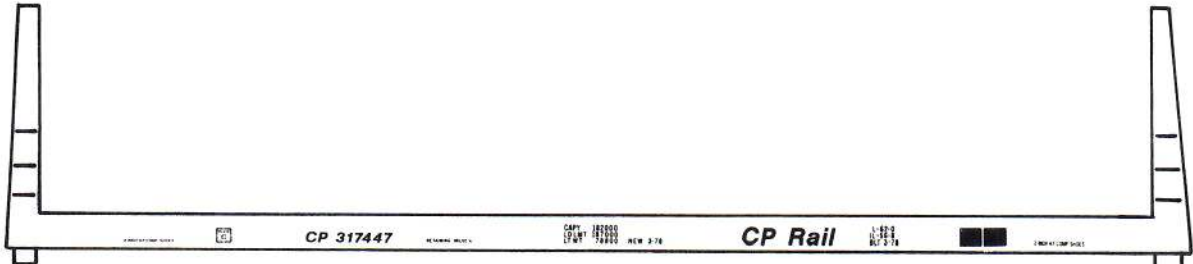

**HO SCALE
RAILROAD**

**ASSORTED 62 FT. BULKHEAD FLATCARS
TRAILER TRAIN, CP RAIL, CONRAIL**

**MICROSCALE
87-339
DECAL**

62 FT. BULKHEAD FLATCAR
FLOQUIL RR 74 BOXCAR RED

62 FT. BULKHEAD FLATCAR
SCALECOAT TRAILER TRAIN
YELLOW 44

62 FT. BULKHEAD FLATCAR
FLOQUIL RR 74 BOXCAR RED