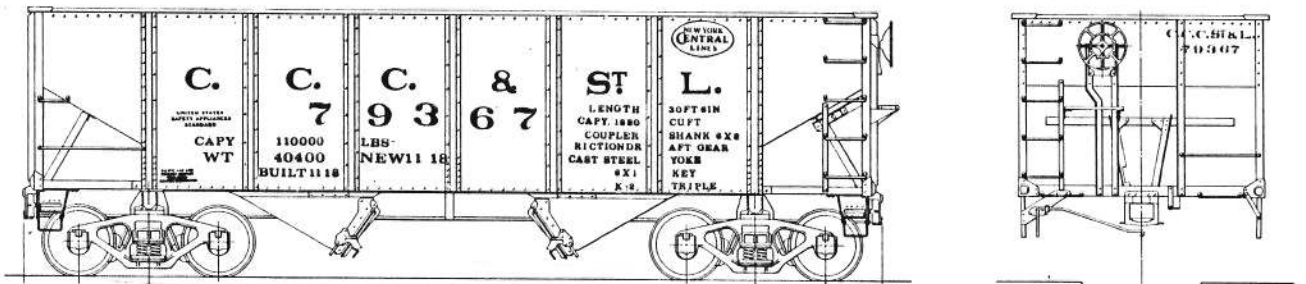

VIRGINIAN 34FT ASRA 2 BAY HOPPER: Paint entire car black. Lettering is white.

C.C.C. & ST. L. 34FT 2 BAY ASRA HOPPER: Paint entire car black. Lettering is white.

INFORMATION AND DRAWINGS
 COURTESY
 OF
 MAINLINE MODELER MAGAZINE
 MARCH/APRIL 1980 MARCH 1982

DRAWINGS
 BY
 CATHY HUNDMAN LEE

87-368

NEW YORK CENTRAL 34FT ASRA 2 BAY HOPPER: Paint entire car black. Lettering is white.

NEW YORK CENTRAL 34FT ASRA 2 BAY HOPPER: Paint entire car reefer grey. Lettering is black.