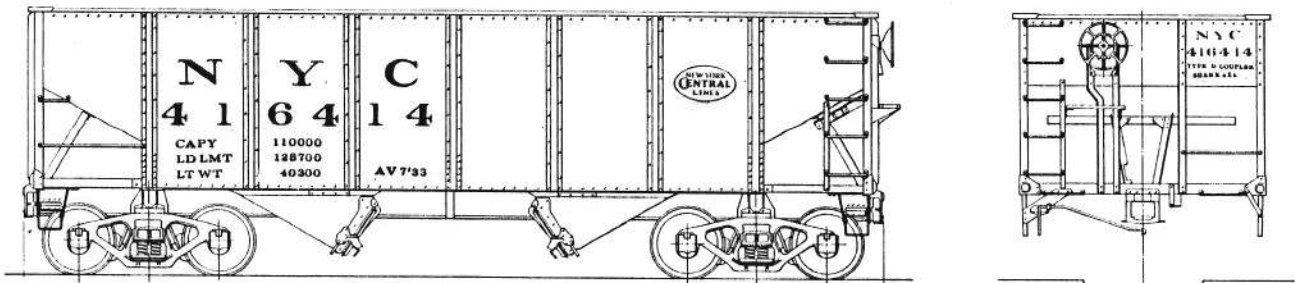

VIRGINIAN 34FT ASRA 2 BAY HOPPER: Paint entire car black. Lettering is white.

C.C.C. & ST. L. 34FT 2 BAY ASRA HOPPER: Paint entire car black. Lettering is white.

INFORMATION AND DRAWINGS
 COURTESY
 OF
 MAINLINE MODELER MAGAZINE
 MARCH/APRIL 1980 MARCH 1982

DRAWINGS
 BY
 CATHY HUNDMAN LEE

87-368

NEW YORK CENTRAL 34FT ASRA 2 BAY HOPPER: Paint entire car black. Lettering is white.

NEW YORK CENTRAL 34FT ASRA 2 BAY HOPPER: Paint entire car reefer grey. Lettering is black.