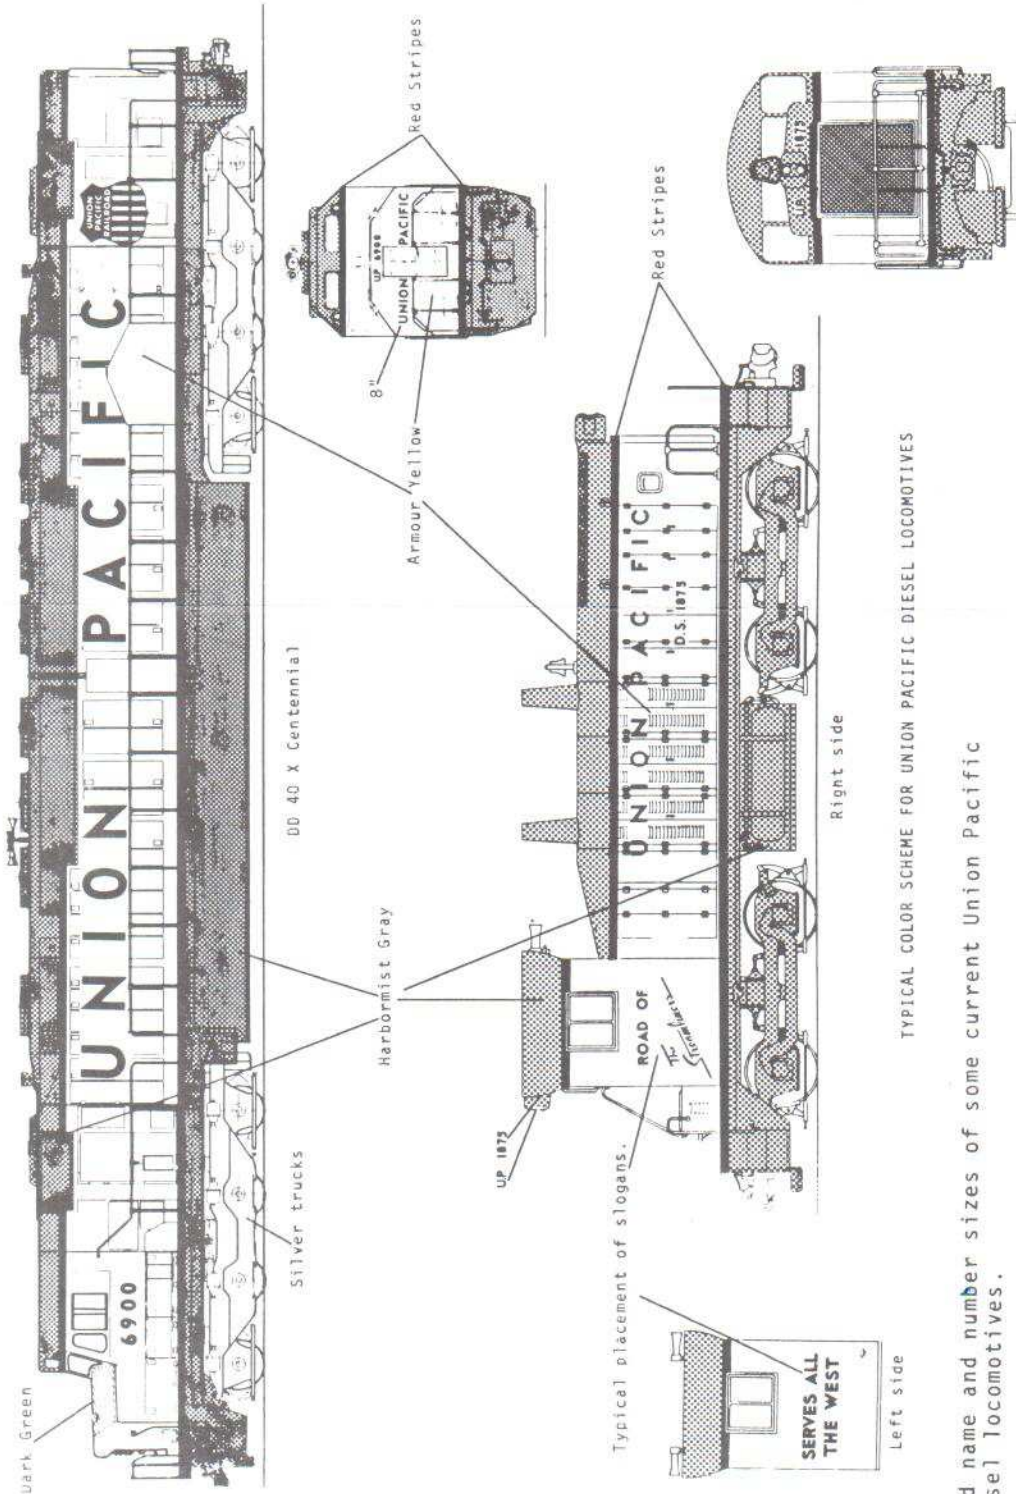

UPFREIGHTDIESELS#2w/CENTENNIAL
MICROSCALE DECAL

TYPICAL COLOR SCHEME FOR UNION PACIFIC DIESEL LOCOMOTIVES

Road name and number sizes of some current Union Pacific Diesel locomotives.

LOCOMOTIVE	ROAD NAME	ROAD NOS.	NOSE: NOS.	NAME
DD 40 X	35"	13 1/2"	6"	8"
SD-7	11"	10"	6"	
SD-24	11"	10"	6"	
U-25 B	11"	10"	6"	
U-28 C	11"	10"	6"	
U-30 C	11"	10"	6"	
GP-9	11"	10"	6"	
GP-20	11"	10"	6"	
GP-30	11"	10"	6"	
GP-35	11"	10"	6"	

Due to the wide variety of slogans, number and road name sizes used on current Union Pacific diesel locomotives, we have divided the markings into two sheets. Each sheet features some markings not found on the other. If the needed marking is not on this sheet, please refer to sheet 35.

Additional Union Pacific markings can be obtained from Micro Scale sheets 7 (Union Pacific Freight Automated Railway) and 10 (Union Pacific Freight).