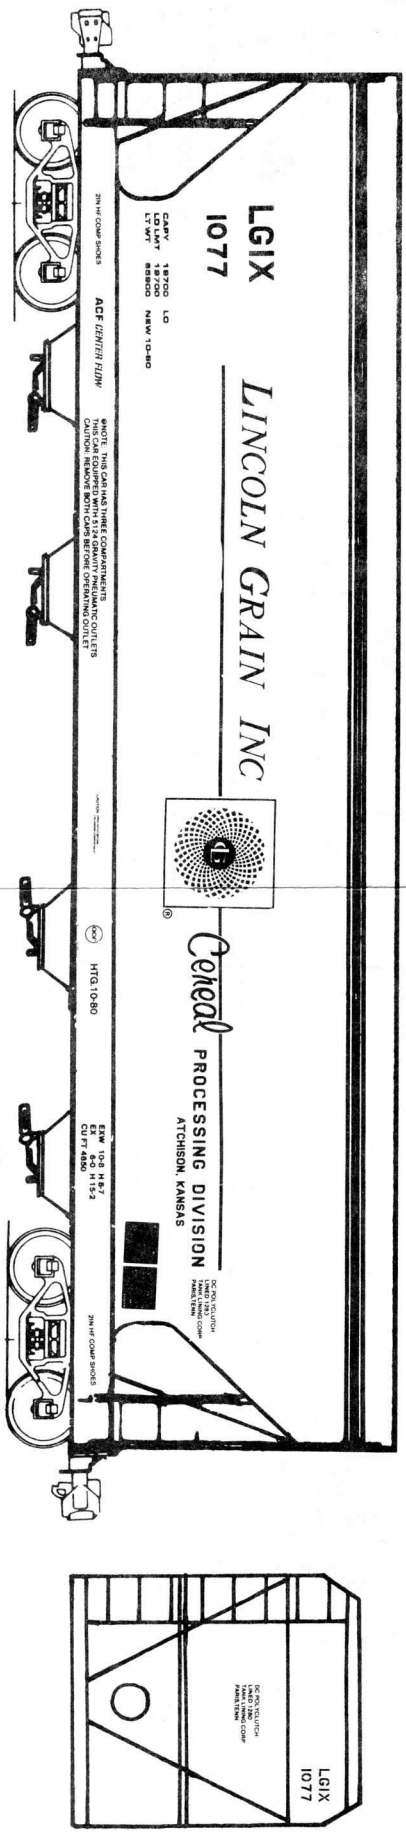

UP MWB 901490  
 40' BALLAST CAR CAR COLOR CLOSELY APPROXIMATES  
 S.P. LETTERING GRAY FLOQUIL RR 130

87-406

LINCOLN GRAIN INC. CEREAL PROCESSING DIVISION  
 50' ACF 3 BAY HOPPER. CAR COLOR CLOSELY APPROX-  
 IMATES S.P. LETTERING GRAY FLOQUIL RR 130.

BOONE VALLEY COOP 50' 3 BAY HOPPER  
 CAR COLOR CLOSELY APPROXIMATES AMTRAK  
 BLUE. FLOQUIL RR 142

DETROIT & MACKINAC  
 50' OUTSIDE BRACE, SINGLE DOOR BOX CAR  
 CAR COLOR CLOSELY APPROXIMATES REEFER  
 ORANGE. FLOQUIL RR 30.