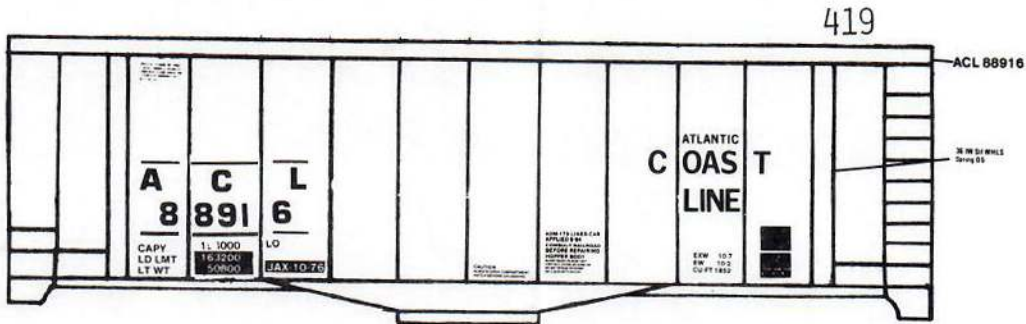

ATLANTIC COAST LINE 40FT AIRSLIDE HOPPER; CAR COLOR CLOSELY APPROXIMATES FLOQUIL RR9 PRIMER GREY,