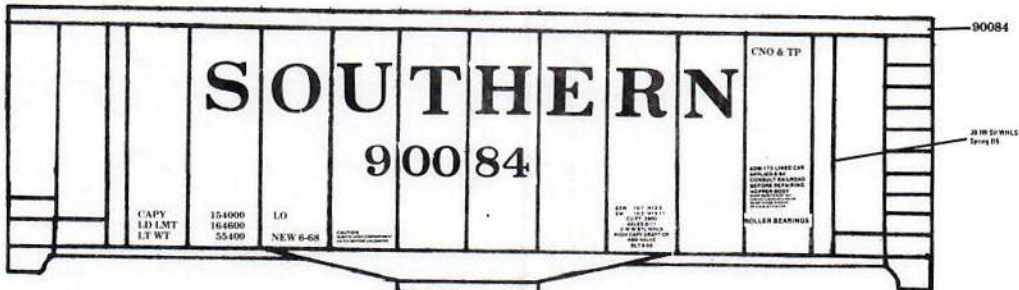

RESEARCH BY
DALE MARTIN

ATLANTIC COAST LINE 40FT AIRSLIDE HOPPER; CAR COLOR CLOSELY APPROXIMATES FLOQUIL RR9 PRIMER GREY,

SOUTHERN 40FT AIRSLIDE HOPPER; CAR COLOR CLOSELY APPROXIMATES FLOQUIL RR9 PRIMER GREY,