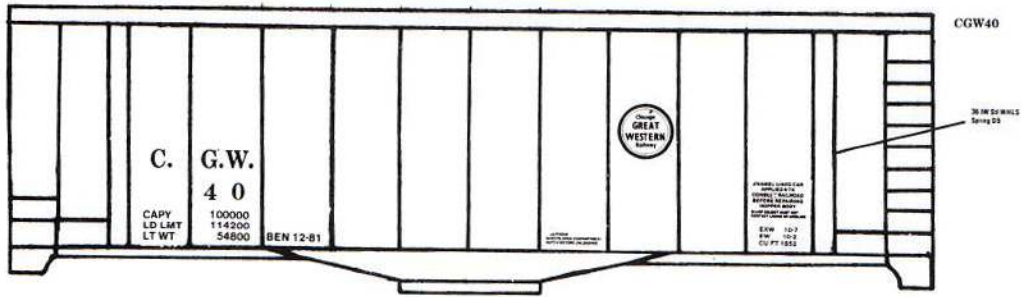

CHICAGO GREAT WESTERN RAILWAY 40FT AIRSLIDE HOPPER; CAR COLOR CLOSELY APPROXIMATES FLOQUIL RR9 PRIMER GREY,

RESEARCH BY
DALE MARTIN