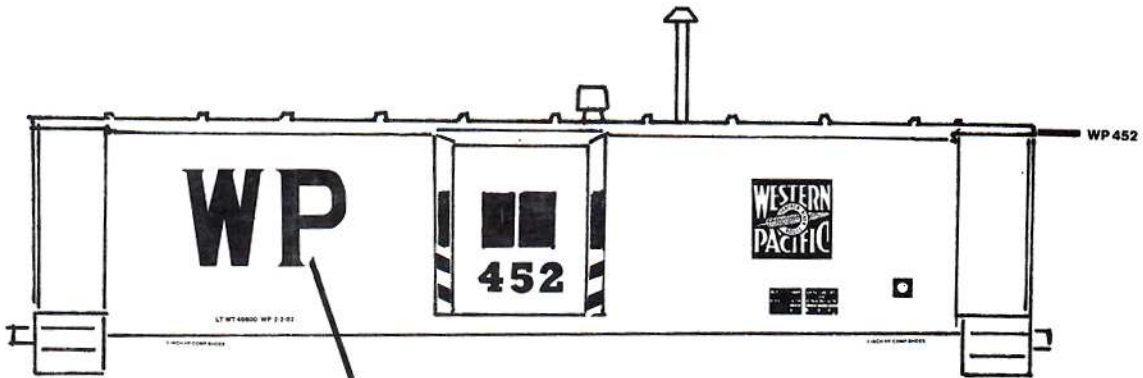

# MICROSCALE DECAL NUMBER 87-448 WP GP-40 (UP SCHEME) & WP CABOOSSES

ARMOUR YELLOW

HARBORMIST GRAY

HARBORMIST GRAY

Only one unit was painted in this scheme.

## Colors:

- Caboose Red - Sides and ends
- White - Roof and railings
- Black - Trucks and underframe

**Colors:**  
**Caboose Red - Sides and ends**  
**White - Railings**  
**Black - Roof, Trucks and underframe**

**WP** — Different style WP on caboose number 450

**Colors:**  
**Caboose Red - Overall**  
**White - Railings**  
**Black - Trucks and underframe**