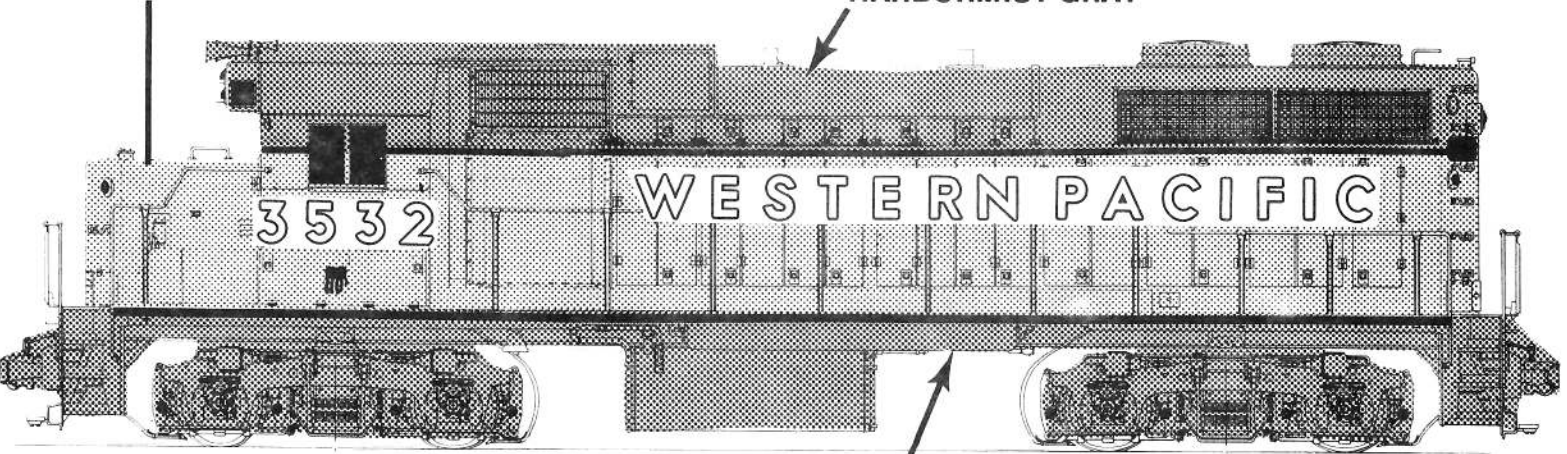

# MICROSCALE DECAL NUMBER 87-448 WP GP-40 (UP SCHEME) & WP CABOOSSES

ARMOUR YELLOW

HARBORMIST GRAY

HARBORMIST GRAY

Only one unit was painted in this scheme.

## Colors:

- Caboose Red - Sides and ends
- White - Roof and railings
- Black - Trucks and underframe

**Colors:**  
**Caboose Red - Sides and ends**  
**White - Railings**  
**Black - Roof, Trucks and underframe**

**WP** — Different style WP on caboose number 450

**Colors:**  
**Caboose Red - Overall**  
**White - Railings**  
**Black - Trucks and underframe**