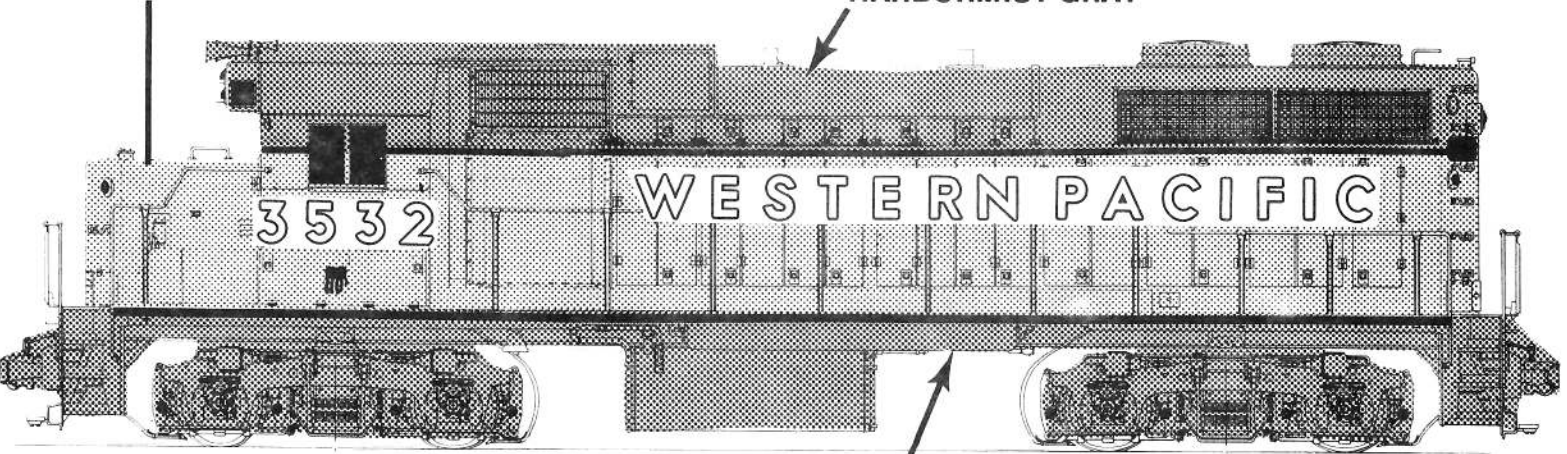

# MICROSCALE DECAL NUMBER 87-448 WP GP-40 (UP SCHEME) & WP CABOOSSES

ARMOUR YELLOW

HARBORMIST GRAY

HARBORMIST GRAY

Only one unit was painted in this scheme.

Colors:

- Caboose Red - Sides and ends
- White - Roof and railings
- Black - Trucks and underframe

**Colors:**  
**Caboose Red - Sides and ends**  
**White - Railings**  
**Black - Roof, Trucks and underframe**

**WP** — Different style WP on caboose number 450

**Colors:**  
**Caboose Red - Overall**  
**White - Railings**  
**Black - Trucks and underframe**