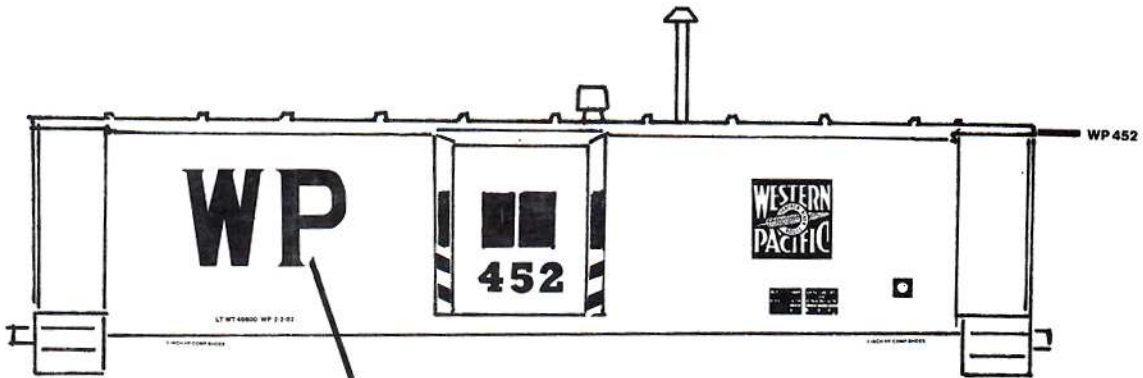

# MICROSCALE DECAL NUMBER 87-448 WP GP-40 (UP SCHEME) & WP CABOOSSES

ARMOUR YELLOW

HARBORMIST GRAY

HARBORMIST GRAY

Only one unit was painted in this scheme.

Colors:

- Caboose Red - Sides and ends
- White - Roof and railings
- Black - Trucks and underframe

**Colors:**  
**Caboose Red - Sides and ends**  
**White - Railings**  
**Black - Roof, Trucks and underframe**

**WP** — Different style WP on caboose number 450

**Colors:**  
**Caboose Red - Overall**  
**White - Railings**  
**Black - Trucks and underframe**