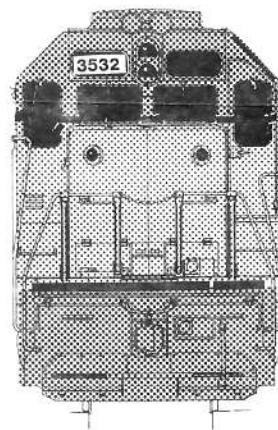

# MICROSCALE DECAL NUMBER 87-448 WP GP-40 (UP SCHEME) & WP CABOOSSES

ARMOUR YELLOW

HARBORMIST GRAY

HARBORMIST GRAY

Only one unit was painted in this scheme.

## Colors:

- Caboose Red - Sides and ends
- White - Roof and railings
- Black - Trucks and underframe

**Colors:**  
**Caboose Red - Sides and ends**  
**White - Railings**  
**Black - Roof, Trucks and underframe**