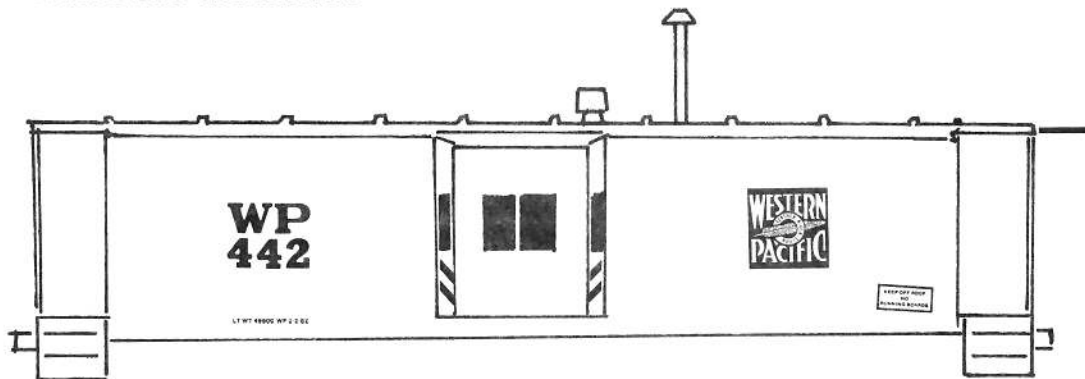

# MICROSCALE DECAL NUMBER 87-448 WP GP-40 (UP SCHEME) & WP CABOOSSES

ARMOUR YELLOW

HARBORMIST GRAY

HARBORMIST GRAY

Only one unit was painted in this scheme.

Colors:

- Caboose Red - Sides and ends
- White - Roof and railings
- Black - Trucks and underframe

**Colors:**  
**Caboose Red - Sides and ends**  
**White - Railings**  
**Black - Roof, Trucks and underframe**

**WP** — Different style WP on caboose number 450

**Colors:**  
**Caboose Red - Overall**  
**White - Railings**  
**Black - Trucks and underframe**