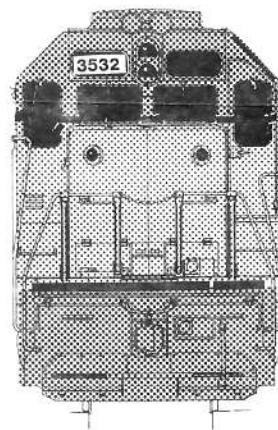

# MICROSCALE DECAL NUMBER 87-448 WP GP-40 (UP SCHEME) & WP CABOOSSES

ARMOUR YELLOW

HARBORMIST GRAY

HARBORMIST GRAY

Only one unit was painted in this scheme.

Colors:

- Caboose Red - Sides and ends
- White - Roof and railings
- Black - Trucks and underframe

**Colors:**  
**Caboose Red - Sides and ends**  
**White - Railings**  
**Black - Roof, Trucks and underframe**

**WP** — Different style WP on caboose number 450

**Colors:**  
**Caboose Red - Overall**  
**White - Railings**  
**Black - Trucks and underframe**