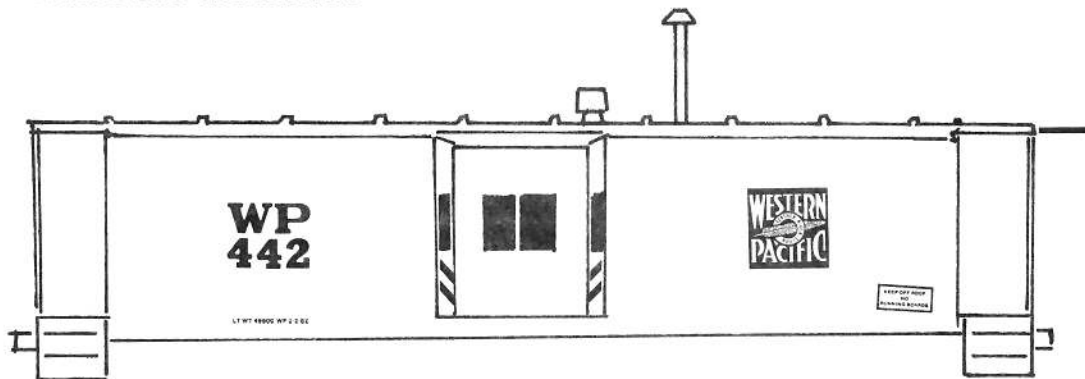

# MICROSCALE DECAL NUMBER 87-448 WP GP-40 (UP SCHEME) & WP CABOOSSES

ARMOUR YELLOW

HARBORMIST GRAY

HARBORMIST GRAY

Only one unit was painted in this scheme.

## Colors:

- Caboose Red - Sides and ends
- White - Roof and railings
- Black - Trucks and underframe

**Colors:**  
**Caboose Red - Sides and ends**  
**White - Railings**  
**Black - Roof, Trucks and underframe**

**WP** — Different style WP on caboose number 450

**Colors:**  
**Caboose Red - Overall**  
**White - Railings**  
**Black - Trucks and underframe**