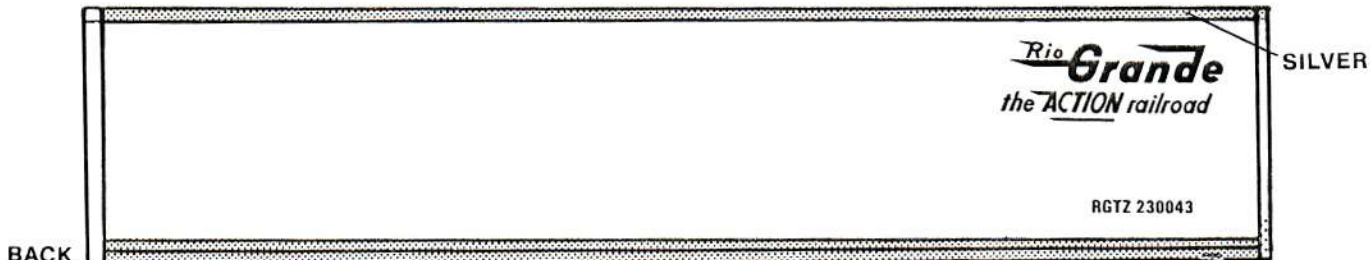

FRONT

WHITE OVERALL WITH SILVER ROOF AND FRAME. HINGES AND FITTINGS ARE ALUMINUM.

SILVER  
ORANGE

SILVER  
ORANGE

FRONT

WHITE OVERALL WITH SILVER ROOF AND SIDE MOLDING. ORANGE FRAME AND CORNERS. HINGES AND FITTINGS ARE ALUMINUM.

PALE GRAY OVERALL WITH SILVER ROOF AND FRAME. EQUIPMENT AREA AT FRONT IS GRAY. HINGES AND FITTINGS ARE ALUMINUM...

SILVER

BACK

GRAY

BACK