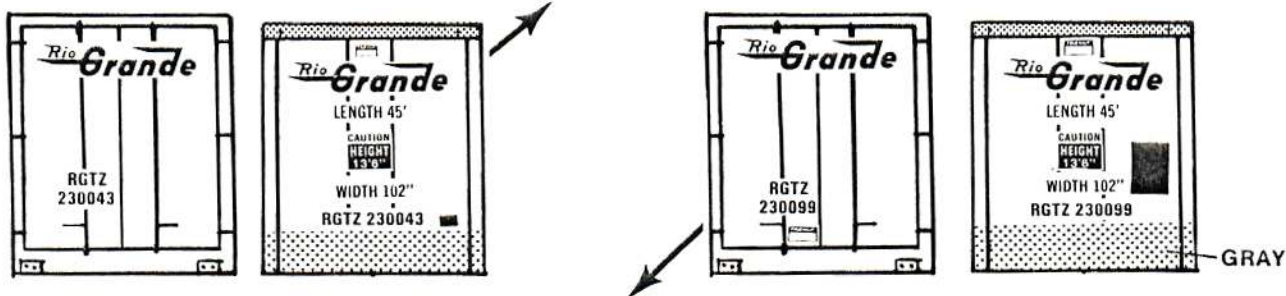

FRONT

WHITE OVERALL WITH SILVER ROOF AND FRAME. HINGES AND FITTINGS ARE ALUMINUM.

SILVER  
ORANGE

SILVER  
ORANGE

FRONT

WHITE OVERALL WITH SILVER ROOF AND SIDE MOLDING. ORANGE FRAME AND CORNERS. HINGES AND FITTINGS ARE ALUMINUM.

PALE GRAY OVERALL WITH SILVER ROOF AND FRAME. EQUIPMENT AREA AT FRONT IS GRAY. HINGES AND FITTINGS ARE ALUMINUM...

SILVER

BACK

GRAY

BACK