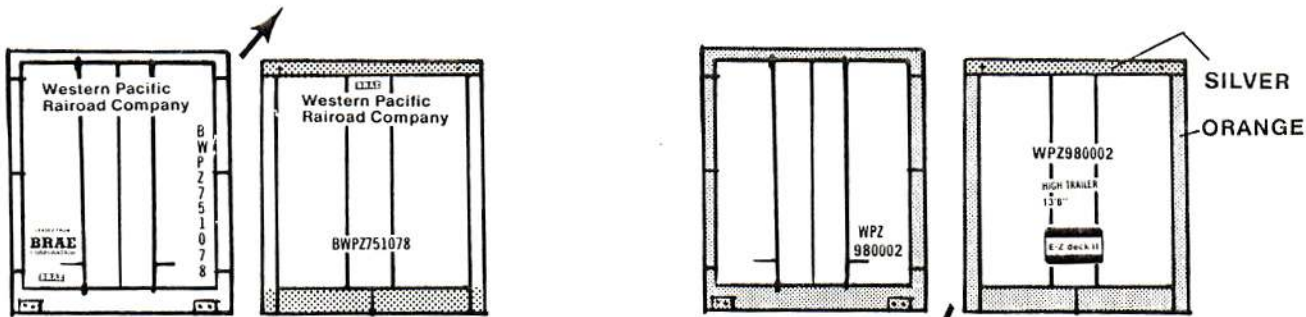

FRONT

WHITE OVERALL WITH SILVER ROOF AND FRAME. HINGES AND FITTINGS ARE ALUMINUM.

SILVER  
ORANGE

SILVER  
ORANGE

FRONT

WHITE OVERALL WITH SILVER ROOF AND SIDE MOLDING. ORANGE FRAME AND CORNERS. HINGES AND FITTINGS ARE ALUMINUM.

PALE GRAY OVERALL WITH SILVER ROOF AND FRAME. EQUIPMENT AREA AT FRONT IS GRAY. HINGES AND FITTINGS ARE ALUMINUM...

SILVER

BACK

GRAY

BACK