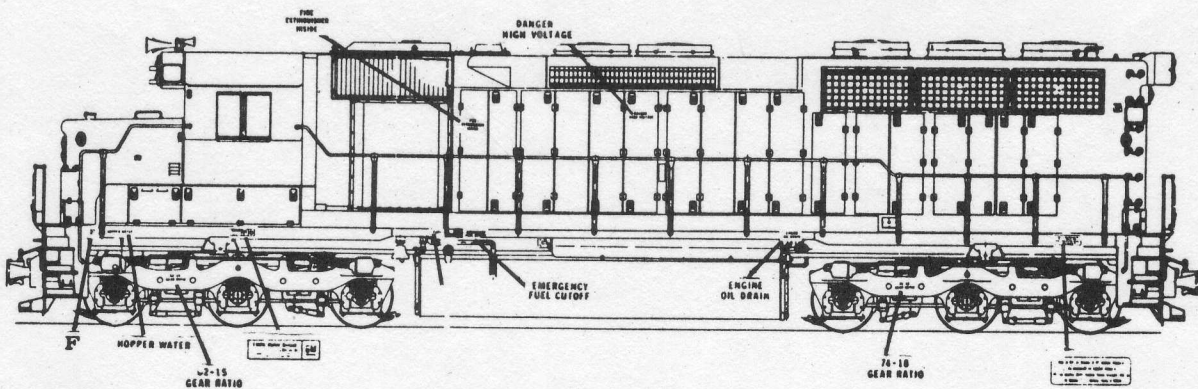

HO Scale
RH-48

DIESEL LOCOMOTIVE DATA SHEET

The MICRO SCALE DECAL

TRAIN

THE FOLLOWING PUBLICATIONS WILL PROVIDE ADDITIONAL INFORMATION:

MODEL RAILROADER MAGAZINE
TRAINS
RAILROAD MODEL CRAFTSMAN
RAILFAN
RAILROAD MODELER
RAIL CLASSICS
KALMBACH PUBLISHING CO. BOOKS
CARSTENS PUBLICATION BOOKS
EXTRA 2200 SOUTH