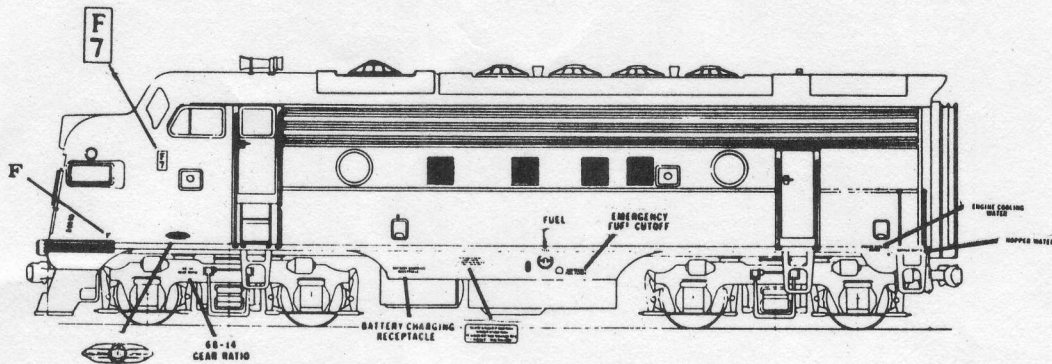

HO Scale
RH-48

DIESEL LOCOMOTIVE DATA SHEET

The MICRO SCALE DECAL

TRAIN

THE FOLLOWING PUBLICATIONS WILL PROVIDE ADDITIONAL INFORMATION:

MODEL RAILROADER MAGAZINE
TRAINS
RAILROAD MODEL CRAFTSMAN
RAILFAN
RAILROAD MODELER
RAIL CLASSICS
KALMBACH PUBLISHING CO. BOOKS
CARSTENS PUBLICATION BOOKS
EXTRA 2200 SOUTH