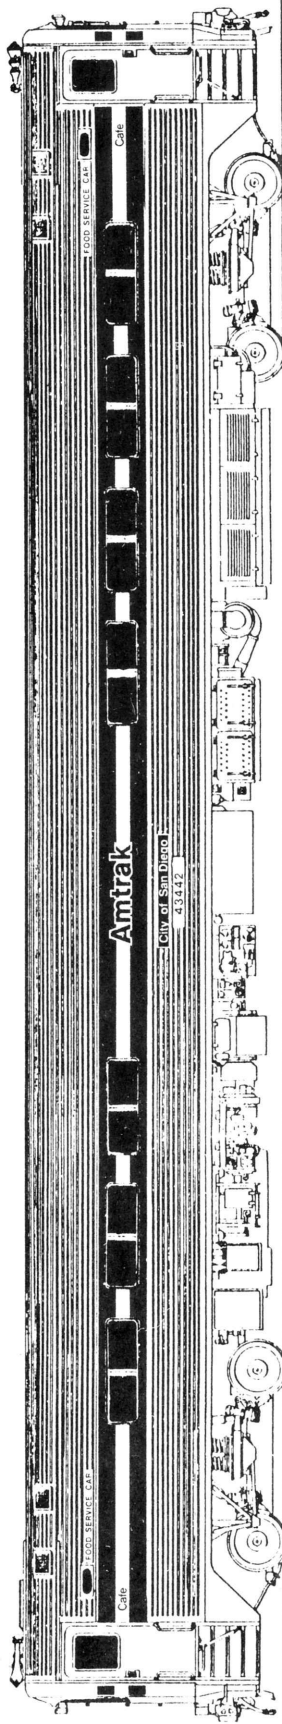

**MICROSCALE DECAL NUMBER 87-525 & 526 (STRIPES)
AMTRAK AMFLEET CARS
PHASE III PAINT**

ENTIRE CAR IS STAINLESS STEEL
TRUCKS AND UNDERBODY EQUIPMENT ARE BLACK

CITY OF SANTA ANA ON CAR #44832 ONLY AND IS A CUSTOM CLASS COACH

THESE CAFE CARS ARE KNOWN TO HAVE THESE NAMES AND NUMBERS;

- CITY OF SAN DIEGO 43014
- CITY OF LOS ANGELES 43040
- CITY OF ANAHEIM 43009

CONTRIBUTOR: CRAIG WALKER
RESEARCH COORDINATED BY DALE MARTIN

END VIEW OF CAB CONTROL CAR #9632
SHOWING BARRICADE STRIPES