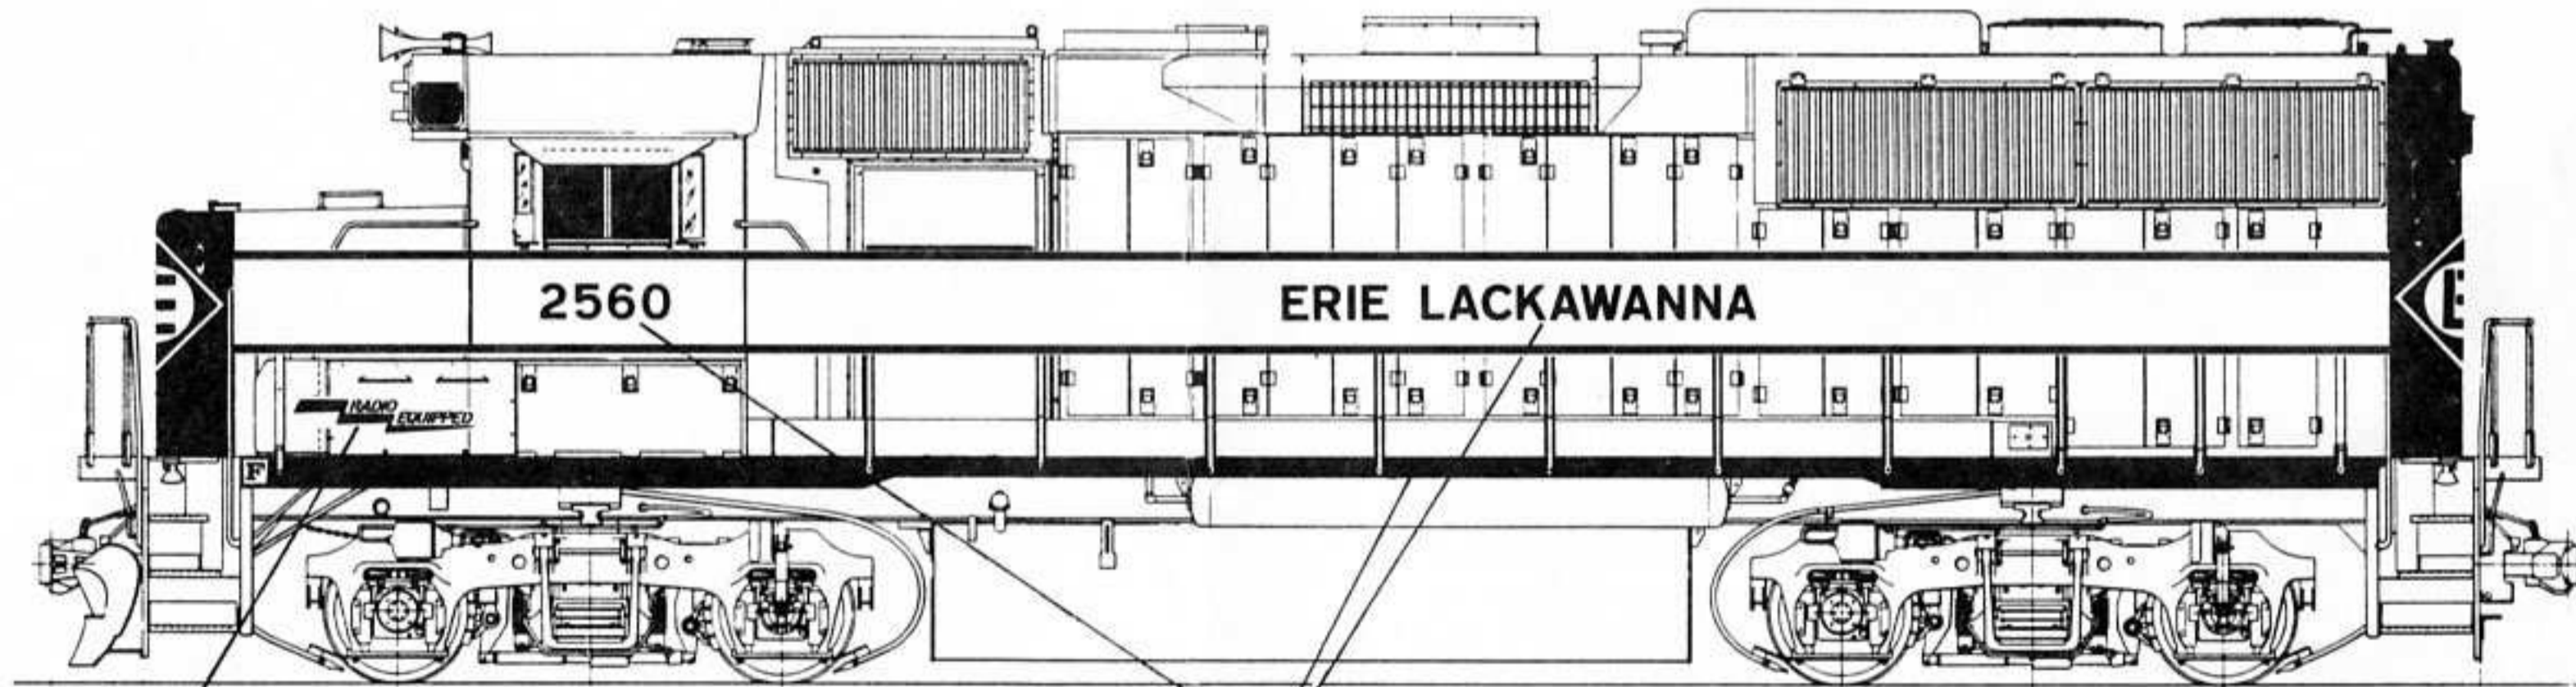

MICROSCALE DECAL NUMBER 87-573
ERIE LACKAWANNA LOCOMOTIVE STRIPES, E & F UNIT NOSES
AND PA NOSE STRIPES
ALSO FOR 87-16
E. L. DIESELS / MAROON & YELLOW LETTERING

COLORS: SCALECOAT EL GRAY
 SCALECOAT EL YELLOW
 SCALECOAT EL MAROON
 SCALECOAT BLACK

E & F AND PA UNITS

SCHEME: ROOF, TRUCKS, FUEL TANK AND PILOTS ARE BLACK
 OVERALL BODY INCLUDING ENDS IS GRAY
 BOTTOM BATTEN STRIPE IS YELLOW

MAROON

YELLOW

GP-35, RS-3 OR GP-9

SCHEME: ENDS OF HOOD AND FRAME ARE YELLOW
 REMAINDER OF HOOD IS GRAY
 TRUCKS, FUEL TANKS, WALKWAYS, STEPS AND PILOTS ARE BLACK