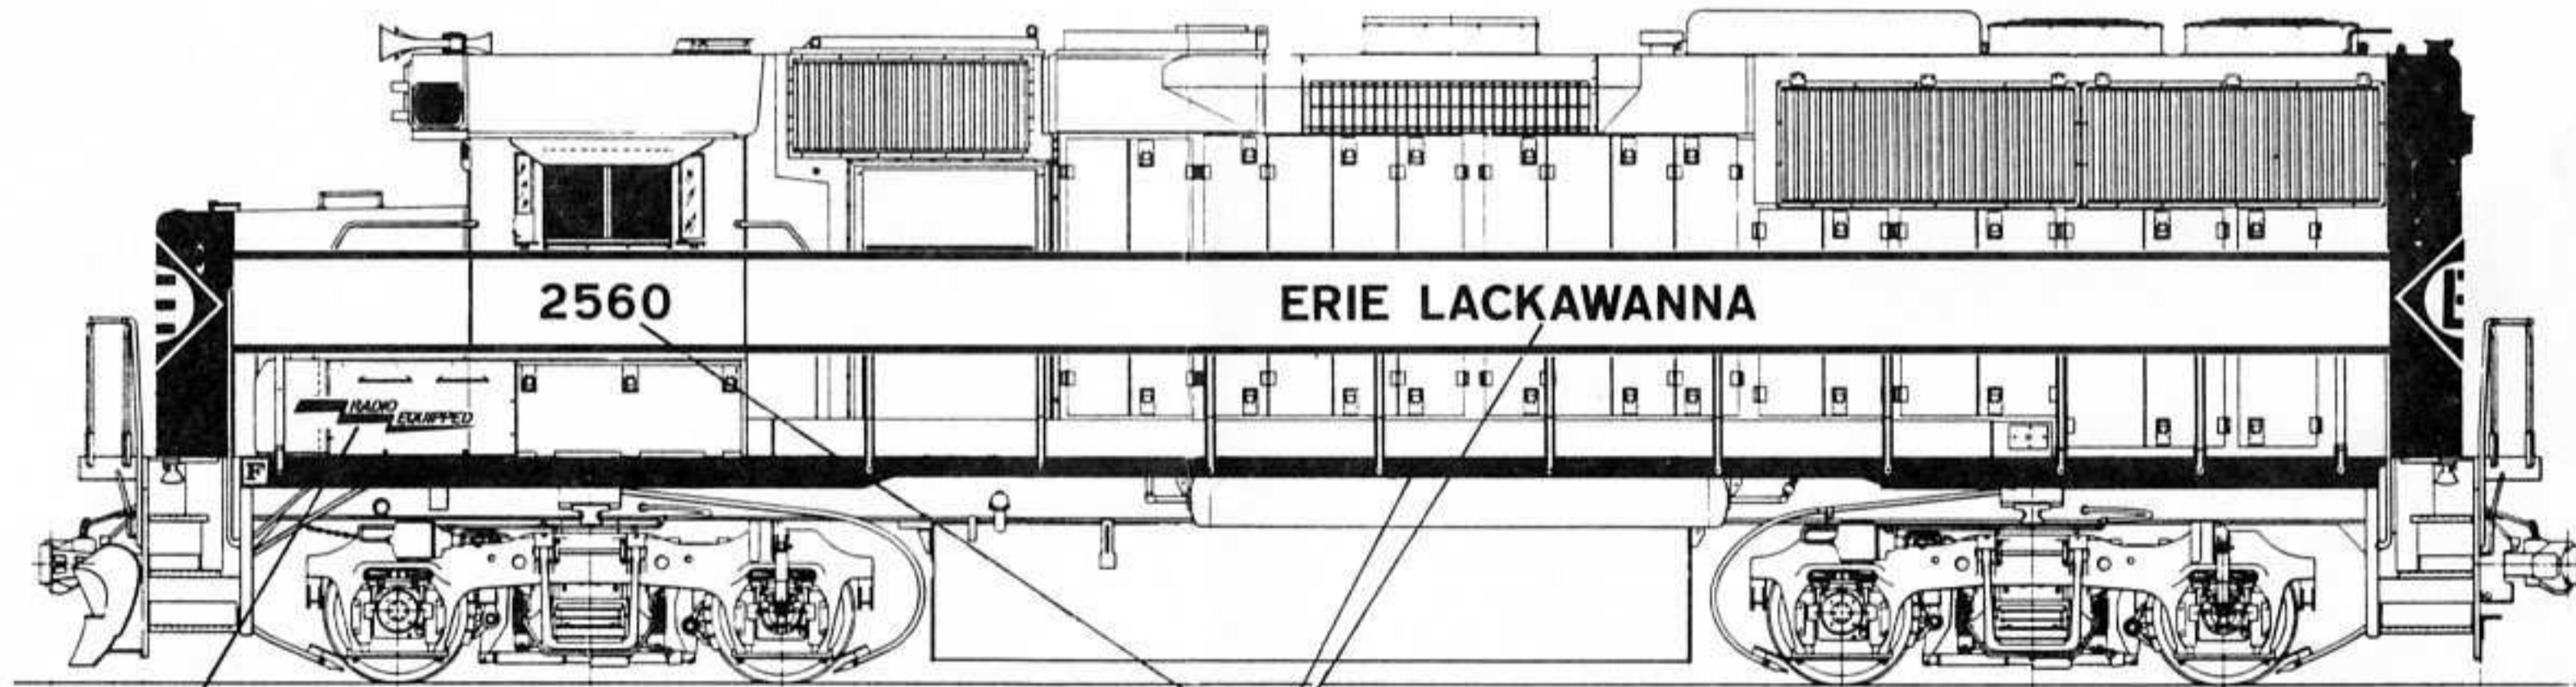

MICROSCALE DECAL NUMBER 87-573
ERIE LACKAWANNA LOCOMOTIVE STRIPES, E & F UNIT NOSES
AND PA NOSE STRIPES
ALSO FOR 87-16
E. L. DIESELS / MAROON & YELLOW LETTERING

COLORS: SCALECOAT EL GRAY
 SCALECOAT EL YELLOW
 SCALECOAT EL MAROON
 SCALECOAT BLACK

E & F AND PA UNITS

SCHEME: ROOF, TRUCKS, FUEL TANK AND PILOTS ARE BLACK
 OVERALL BODY INCLUDING ENDS IS GRAY
 BOTTOM BATTEN STRIPE IS YELLOW

GP-35, RS-3 OR GP-9

SCHEME: ENDS OF HOOD AND FRAME ARE YELLOW
 REMAINDER OF HOOD IS GRAY
 TRUCKS, FUEL TANKS, WALKWAYS, STEPS AND PILOTS ARE BLACK