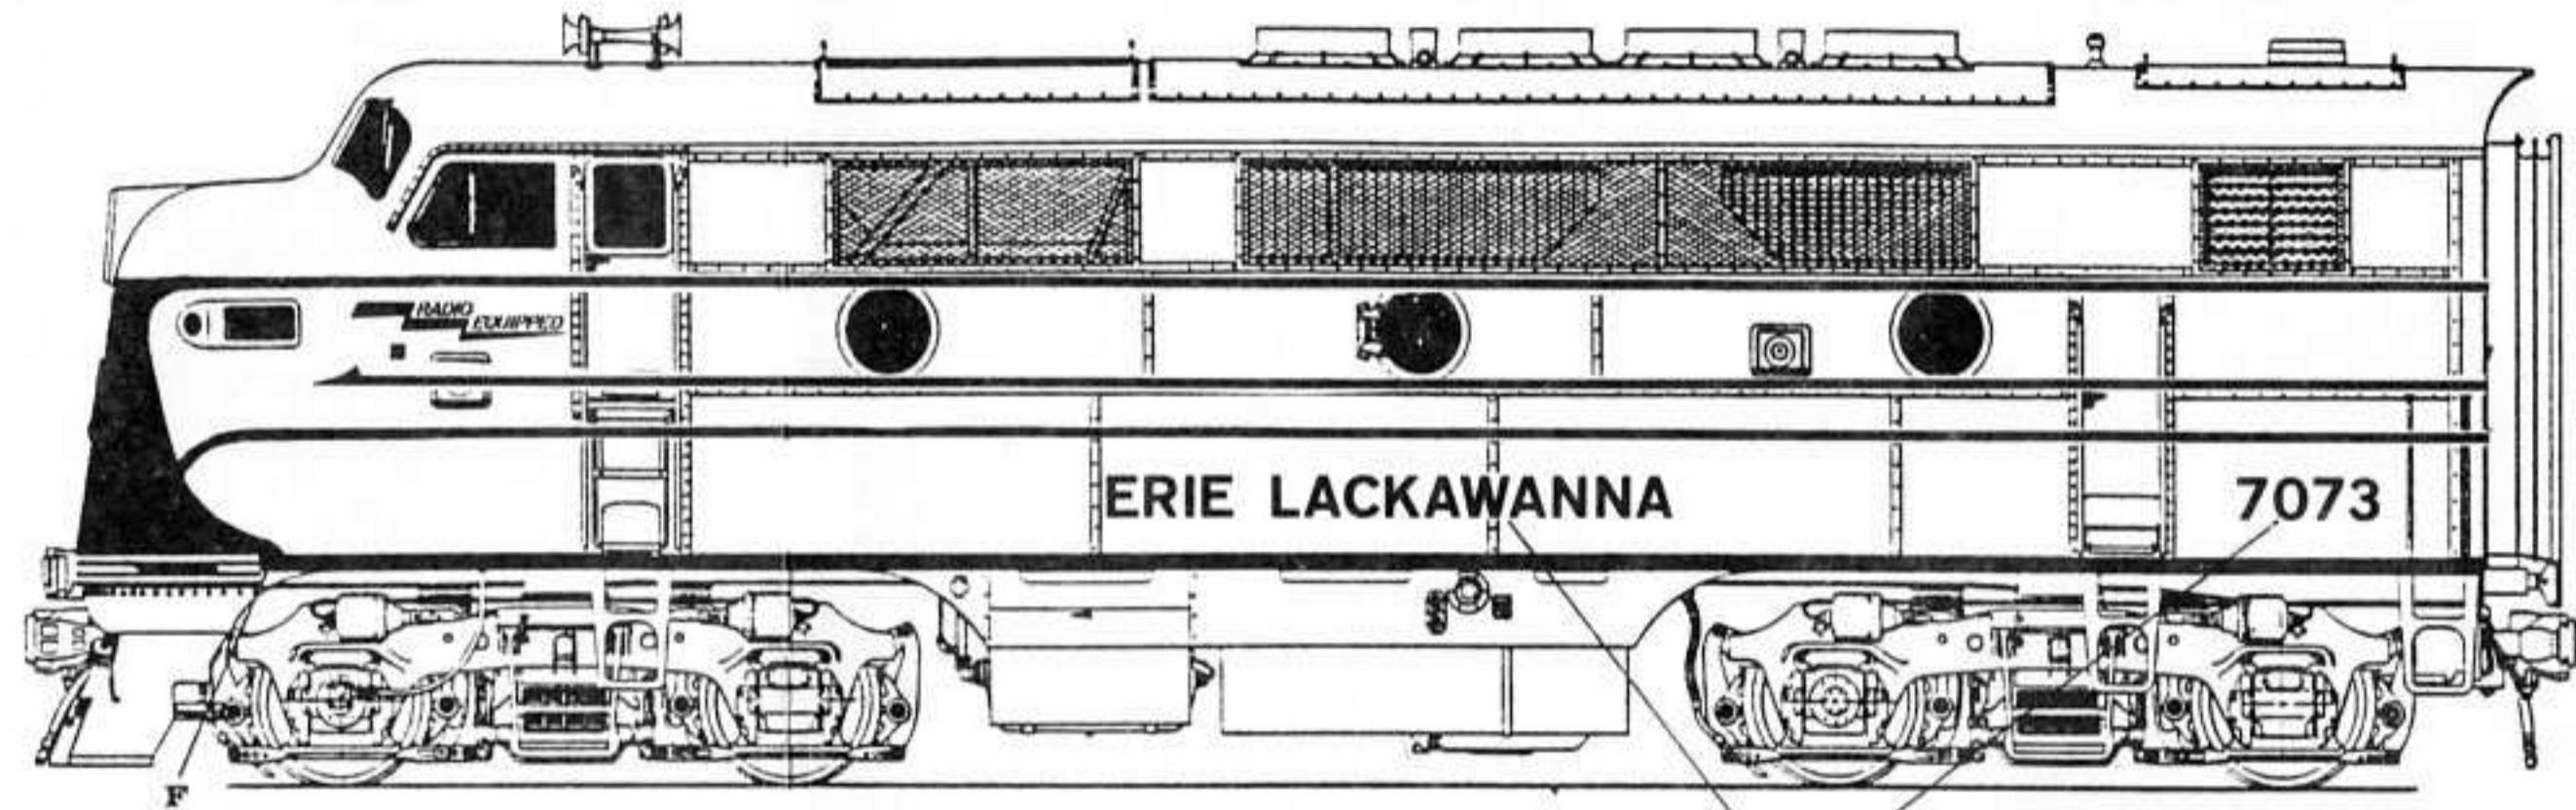

MICROSCALE DECAL NUMBER 87-573
ERIE LACKAWANNA LOCOMOTIVE STRIPES, E & F UNIT NOSES
AND PA NOSE STRIPES
ALSO FOR 87-16
E. L. DIESELS / MAROON & YELLOW LETTERING

COLORS: SCALECOAT EL GRAY
 SCALECOAT EL YELLOW
 SCALECOAT EL MAROON
 SCALECOAT BLACK

E & F AND PA UNITS

SCHEME: ROOF, TRUCKS, FUEL TANK AND PILOTS ARE BLACK
 OVERALL BODY INCLUDING ENDS IS GRAY
 BOTTOM BATTEN STRIPE IS YELLOW

GP-35, RS-3 OR GP-9

SCHEME: ENDS OF HOOD AND FRAME ARE YELLOW
 REMAINDER OF HOOD IS GRAY
 TRUCKS, FUEL TANKS, WALKWAYS, STEPS AND PILOTS ARE BLACK