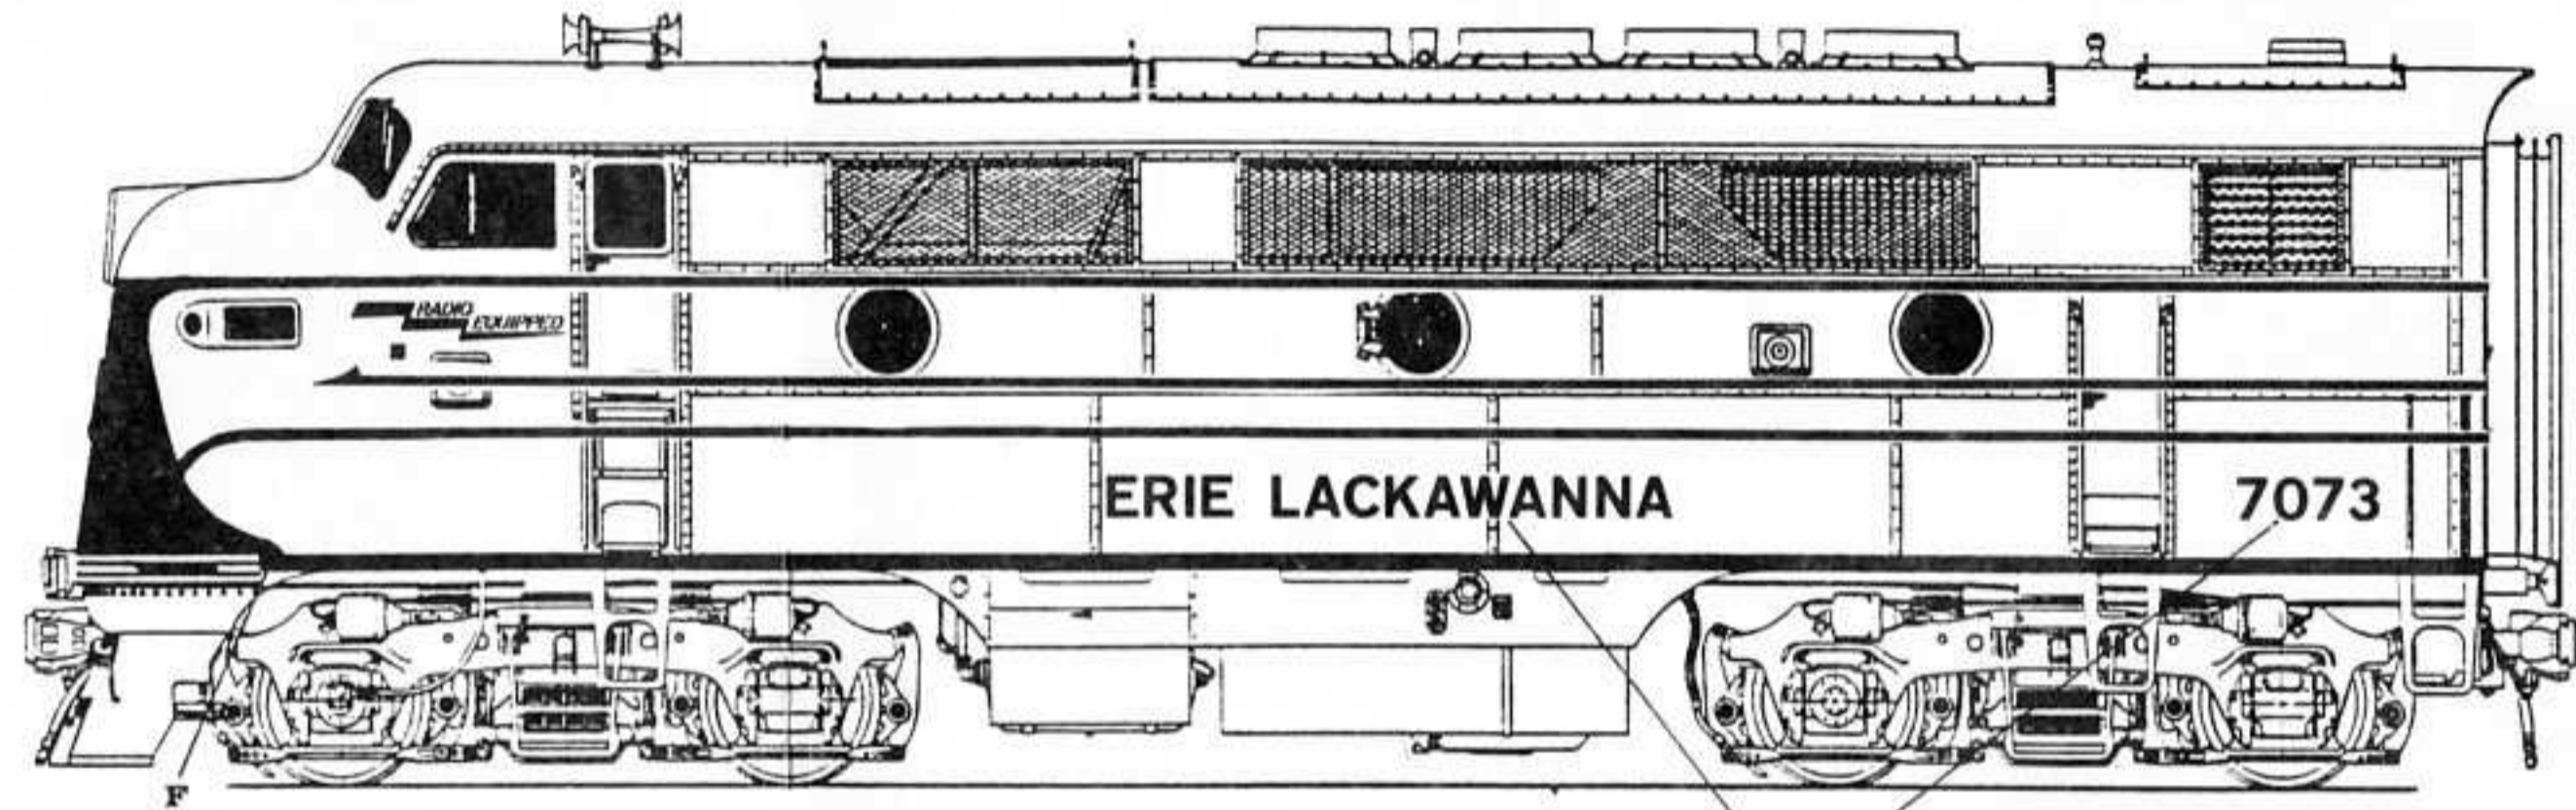

MICROSCALE DECAL NUMBER 87-573
ERIE LACKAWANNA LOCOMOTIVE STRIPES, E & F UNIT NOSES
AND PA NOSE STRIPES
ALSO FOR 87-16
E. L. DIESELS / MAROON & YELLOW LETTERING

COLORS: SCALECOAT EL GRAY
 SCALECOAT EL YELLOW
 SCALECOAT EL MAROON
 SCALECOAT BLACK

E & F AND PA UNITS

SCHEME: ROOF, TRUCKS, FUEL TANK AND PILOTS ARE BLACK
 OVERALL BODY INCLUDING ENDS IS GRAY
 BOTTOM BATTEN STRIPE IS YELLOW

MAROON

YELLOW

GP-35, RS-3 OR GP-9

SCHEME: ENDS OF HOOD AND FRAME ARE YELLOW
 REMAINDER OF HOOD IS GRAY
 TRUCKS, FUEL TANKS, WALKWAYS, STEPS AND PILOTS ARE BLACK