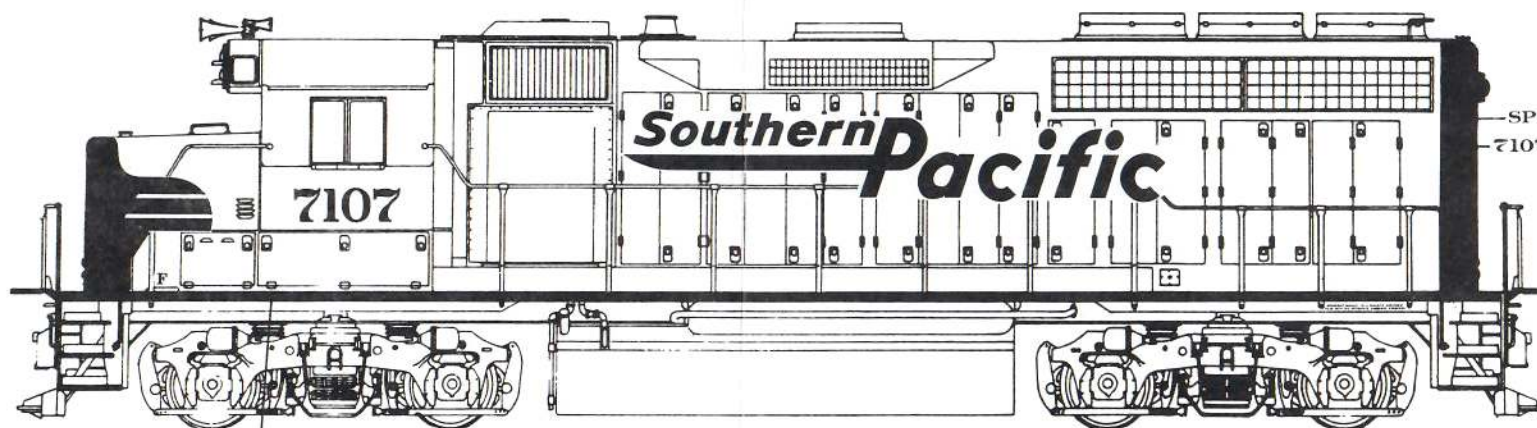

MICROSCALE DECAL NUMBER 87-620
SOUTHERN PACIFIC/RIO GRANDE MERGER - SPEED LETTERING
REBUILT GP-40's

COLORS: DK. GRAY - SCALECOAT #28 S.P. DK. LARK GRAY
SCARLET - SCALECOAT #29 S.P. SCARLET

PAINT UNIT DK. GRAY OVERALL EXCEPT AS NOTED
HANDRAILS NEAR STEPS ARE WHITE AS ARE STEP EDGES AND COUPLER LIFT BARS
NOSE AND REAR OF UNIT IS PAINTED SCARLET (USE MICROSCALE SHT.# 87-617 FOR NOSE WINGS)

WHITE FRAME STRIPE

ILLUSTRATION IS PROVIDED TO SHOW GENERAL DECAL PLACEMENT ONLY
REFER TO PROTOTYPE PHOTOS WHENEVER POSSIBLE

SOME UNITS ARE PAINTED WITH A LARGER VERSION OF THE ROAD NAME

RESEARCH COORDINATED BY VICKIE HAYS