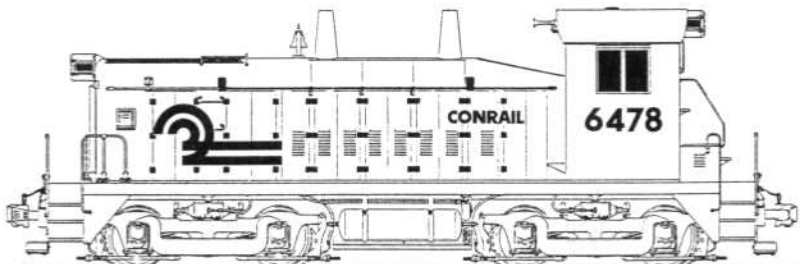

MICROSCALE DECAL NUMBER 87-627 CONRAIL DIESELS PAINTED BY EMD & CONRAIL

COLORS: BLUE - FLOQUIL OR SCALECOAT CONRAIL BLUE
BLACK - FLOQUIL OR SCALECOAT BLACK

SIDES, ENDS, TOP OF UNIT, STANTIONS AND LONG HANDRAILS ARE BLUE

STEPS, STEP WELLS, WALKWAYS, UNDERFRAME, FUEL TANK, PILOTS
AND TRUCKS ARE BLACK

END OF HANDRAILS BY STEPS ARE WHITE

NOTE: UNITS PAINTED AFTER MID YEAR 1990 HAVE A WHITE STRIPE ON SIDE
OF FRAME AND ANTI CLIMBER. ALSO, THE TOP OF NOSE IS BLACK