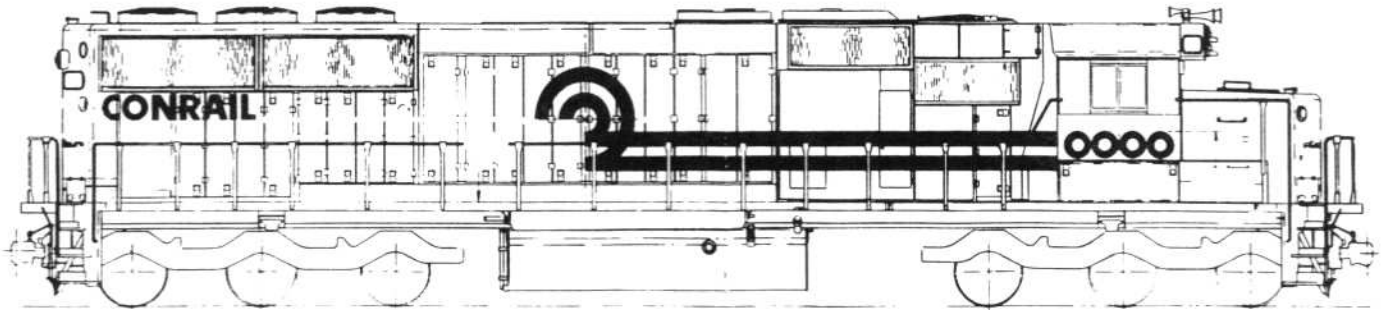

MICROSCALE DECAL NUMBER 87-627 CONRAIL DIESELS PAINTED BY EMD & CONRAIL

COLORS: BLUE - FLOQUIL OR SCALECOAT CONRAIL BLUE
BLACK - FLOQUIL OR SCALECOAT BLACK

SIDES, ENDS, TOP OF UNIT, STANTIONS AND LONG HANDRAILS ARE BLUE

STEPS, STEP WELLS, WALKWAYS, UNDERFRAME, FUEL TANK, PILOTS
AND TRUCKS ARE BLACK

END OF HANDRAILS BY STEPS ARE WHITE

NOTE: UNITS PAINTED AFTER MID YEAR 1990 HAVE A WHITE STRIPE ON SIDE
OF FRAME AND ANTI CLIMBER. ALSO, THE TOP OF NOSE IS BLACK