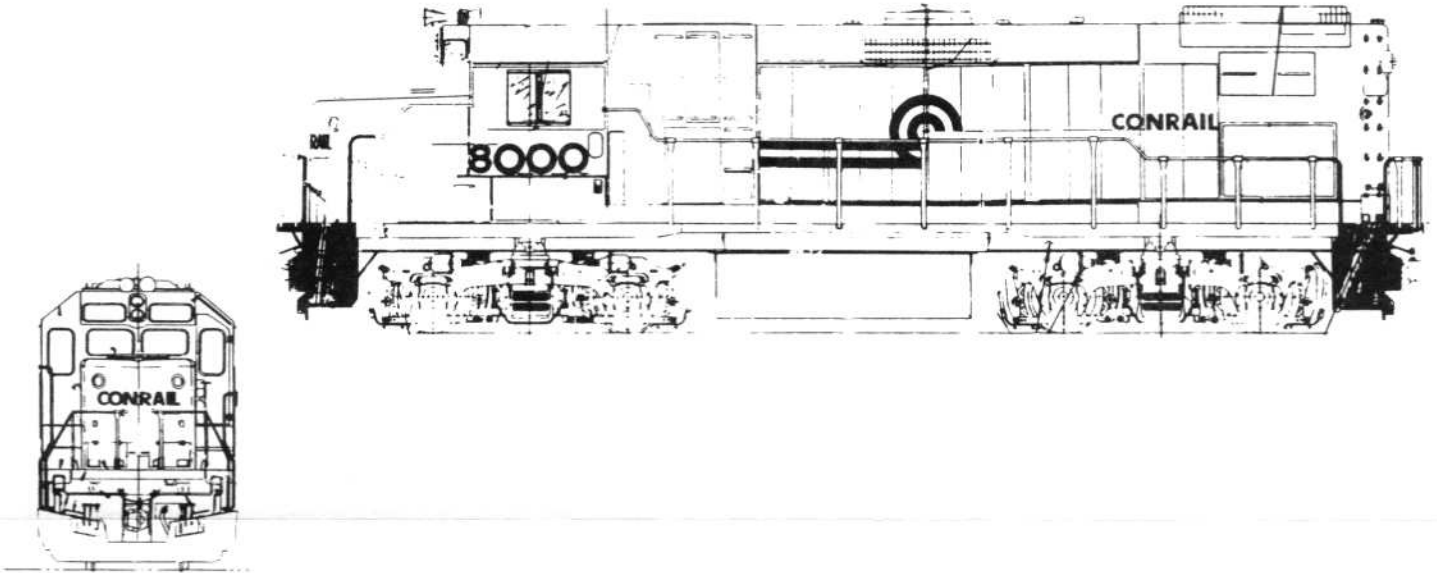

MICROSCALE DECAL NUMBER 87-627 CONRAIL DIESELS PAINTED BY EMD & CONRAIL

COLORS: BLUE - FLOQUIL OR SCALECOAT CONRAIL BLUE
BLACK - FLOQUIL OR SCALECOAT BLACK

SIDES, ENDS, TOP OF UNIT, STANTIONS AND LONG HANDRAILS ARE BLUE

STEPS, STEP WELLS, WALKWAYS, UNDERFRAME, FUEL TANK, PILOTS
AND TRUCKS ARE BLACK

END OF HANDRAILS BY STEPS ARE WHITE

NOTE: UNITS PAINTED AFTER MID YEAR 1990 HAVE A WHITE STRIPE ON SIDE
OF FRAME AND ANTI CLIMBER. ALSO, THE TOP OF NOSE IS BLACK