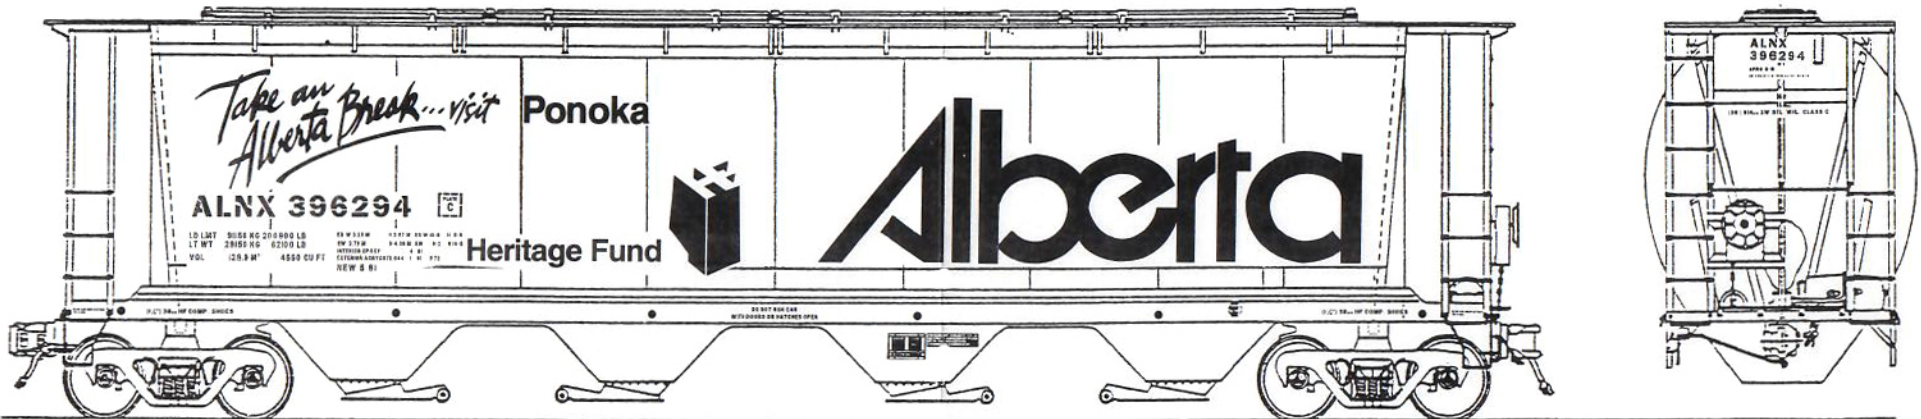

**MICROSCALE DECAL NUMBER 87-710
ALBERTA 4 BAY CYLINDRICAL COV. HOPPERS
1981 TO DATE**

COLOR - THERE IS NO COMMERCIAL COLOR AVAILABLE THAT WE KNOW OF THAT MATCHES
THE PROTOTYPE COLOR. WE FEEL THAT AMTRAK BLUE WOULD BE A GOOD STARTING POINT.

BOTH CARS

ENTIRE CAR IS PAINTED BRIGHT BLUE
TRUCKS ARE BLACK

ALBERTA GOVERNMENT ROSTER

CAR#

ALNX 396463
ALPX 628259
ALPX 628358
ALPX 628166
ALNX 396015
ALPX 628421
ALNX 396294
ALNX 396442
ALNX 396349
ALNX 396349
ALPX 628051
ALNX 396200
ALNX 396365
ALPX 628382
ALPX 628272
ALPX 628473