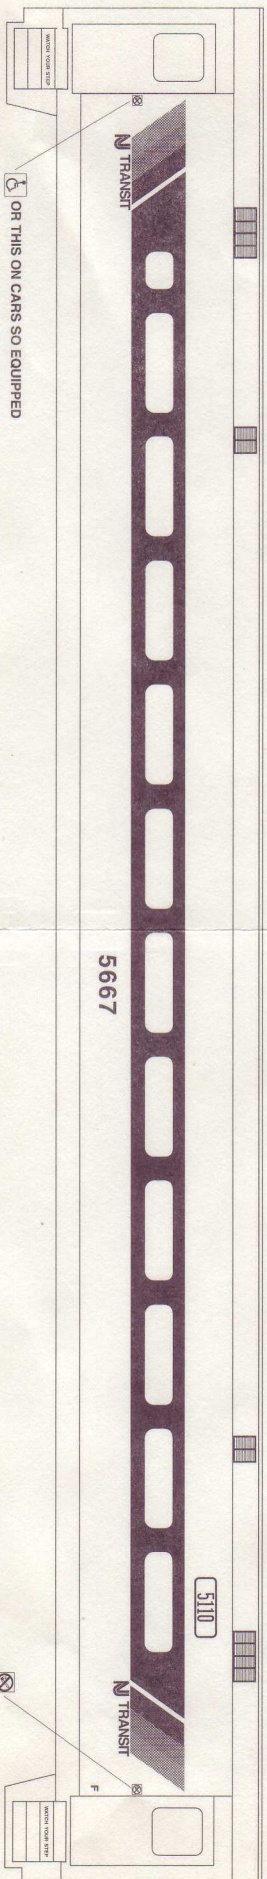

**MICROSCALE DECAL NUMBER 87-946  
NJ TRANSIT PASSENGER CARS**

ENTIRE CAR IS SILVER OR NATURAL METAL.  
TRUCKS, UNDERBODY AND PILOTS ON CAB CARS ARE BLACK.

CAB CAR FRONT

CAB CAR FRONT  
ATLANTIC CITY SERVICE

CONTRIBUTORS  
PAUL GRAF

DRAWINGS ARE FOR LETTERING PLACEMENT ONLY.  
REFER TO PROTOTYPE PICTURES WHEN POSSIBLE.