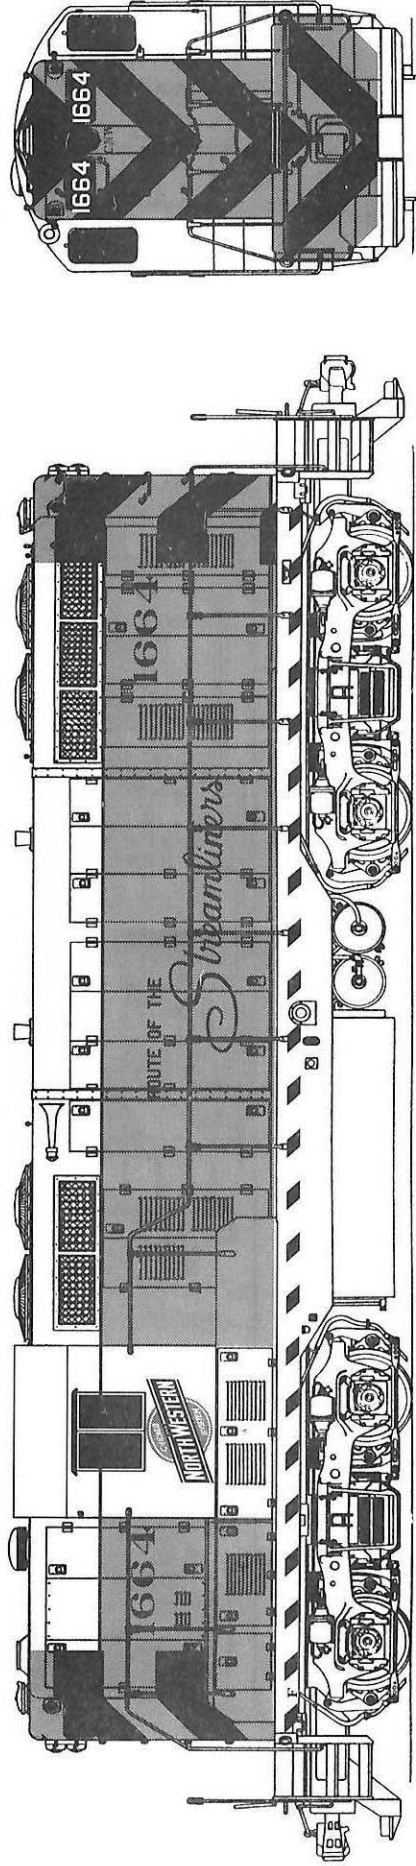

MICROSCALE DECAL NUMBER 87-962 & 87-963
 CHICAGO AND NORTH WESTERN
 EARLY HOOD UNITS AND SWITCHERS

SIDES OF SHORT AND LONG HOOD ARE C&NW YELLOW,
 TOP OF UNIT ABOVE BLACK STRIPE, ENTIRE CAB, WALKWAYS,
 SIDE SILL, PILOTS, STEPS, HAND RAILS AND STANTIONS ARE C&NW GREEN,
 TRUCKS, FUEL TANK AND UNDERFRAME ARE BLACK.

DRAWINGS ARE FOR LETTERING PLACEMENT ONLY
 REFER TO PROTOTYPE PICTURES WHENEVER POSSIBLE.

CONTRIBUTORS
 LLOYD A. KEYSER

ON OPPOSIT SIDE
ROUTE OF THE

400

DRAWINGS ARE FOR LETTERING PLACEMENT ONLY,
REFER TO PROTOTYPE PICTURES WHENEVER POSSIBLE.