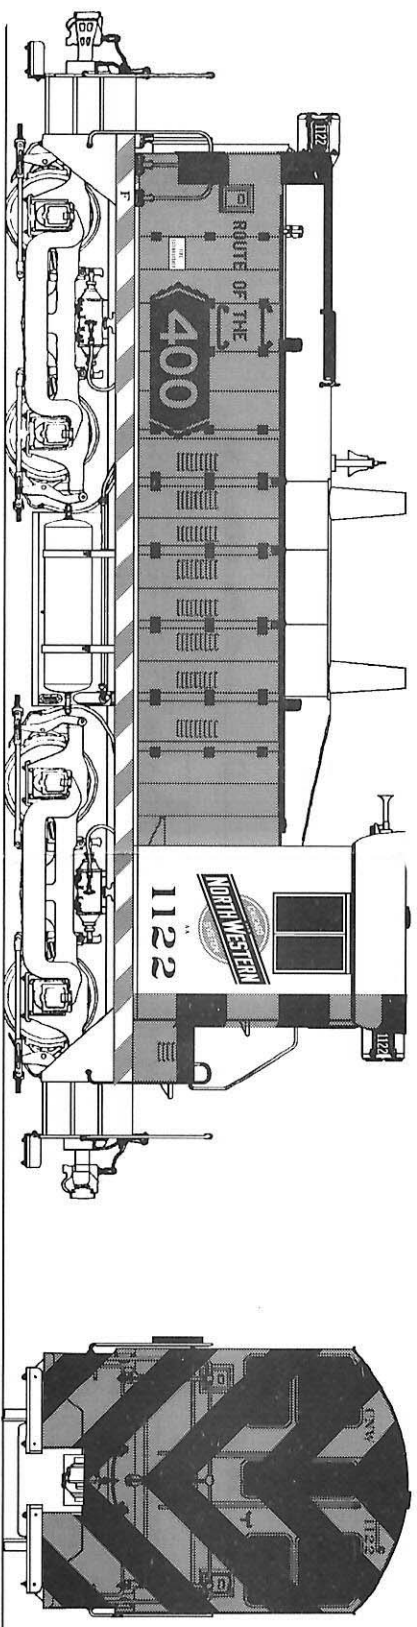

MICROSCALE DECAL NUMBER 87-962 & 87-963
 CHICAGO AND NORTH WESTERN
 EARLY HOOD UNITS AND SWITCHERS

SIDES OF SHORT AND LONG HOOD ARE C&NW YELLOW,
 TOP OF UNIT ABOVE BLACK STRIPE, ENTIRE CAB, WALKWAYS,
 SIDE SILL, PILOTS, STEPS, HAND RAILS AND STANTIONS ARE C&NW GREEN,
 TRUCKS, FUEL TANK AND UNDERFRAME ARE BLACK.

DRAWINGS ARE FOR LETTERING PLACEMENT ONLY
 REFER TO PROTOTYPE PICTURES WHENEVER POSSIBLE.

CONTRIBUTORS
 LLOYD A. KEYSER

ON OPPOSIT SIDE
ROUTE OF THE

400

DRAWINGS ARE FOR LETTERING PLACEMENT ONLY,
REFER TO PROTOTYPE PICTURES WHENEVER POSSIBLE.