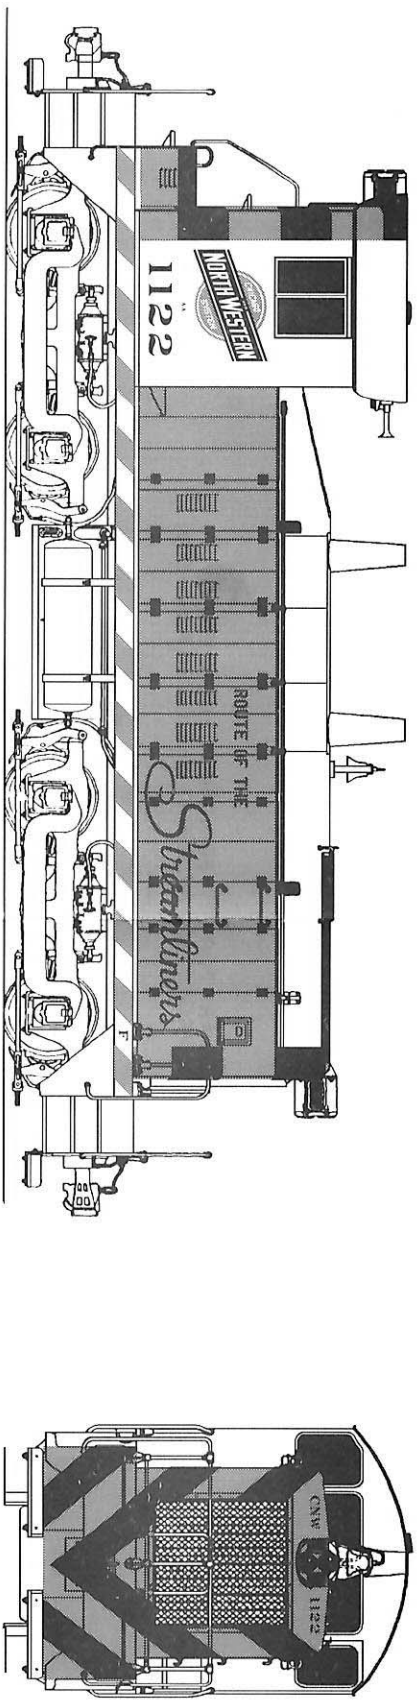

MICROSCALE DECAL NUMBER 87-962 & 87-963
 CHICAGO AND NORTH WESTERN
 EARLY HOOD UNITS AND SWITCHERS

SIDES OF SHORT AND LONG HOOD ARE C&NW YELLOW,
 TOP OF UNIT ABOVE BLACK STRIPE, ENTIRE CAB, WALKWAYS,
 SIDE SILL, PILOTS, STEPS, HAND RAILS AND STANTIONS ARE C&NW GREEN,
 TRUCKS, FUEL TANK AND UNDERFRAME ARE BLACK.

DRAWINGS ARE FOR LETTERING PLACEMENT ONLY
 REFER TO PROTOTYPE PICTURES WHENEVER POSSIBLE.

CONTRIBUTORS
 LLOYD A. KEYSER

ON OPPOSIT SIDE
ROUTE OF THE

400

DRAWINGS ARE FOR LETTERING PLACEMENT ONLY,
REFER TO PROTOTYPE PICTURES WHENEVER POSSIBLE.