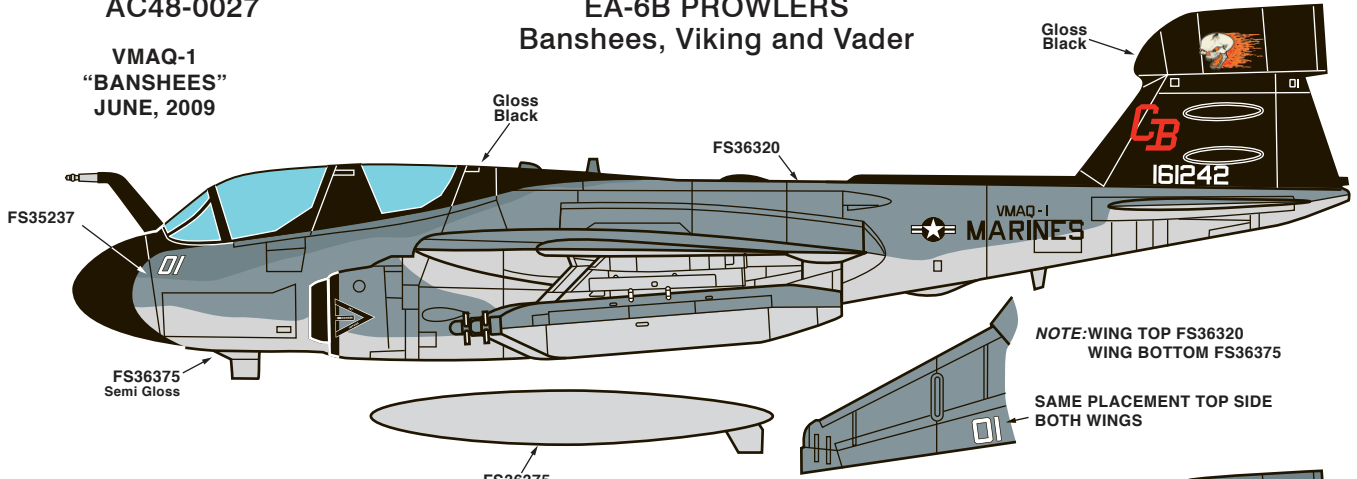

AC72-0027
AC48-0027

Microscale Decals
EA-6B PROWLERS
Banshees, Viking and Vader

VMAQ-1
"BANSHEES"
JUNE, 2009

NOTE: WING TOP FS36320
WING BOTTOM FS36375

SAME PLACEMENT TOP SIDE
BOTH WINGS

VAQ-129
"VIKING"
OCTOBER, 2010

NOTE: WING TOP FS36320
WING BOTTOM FS36375

SAME PLACEMENT TOP SIDE
BOTH WINGS

VAQ-209
"VADER"
FEBRUARY, 2009

NOTE: WING TOP FS36320
WING BOTTOM FS36375

SAME PLACEMENT TOP SIDE
BOTH WINGS

VMAQ-1
"BANSHEES"
JUNE, 2006

NOTE: WING TOP FS36320
WING BOTTOM FS36375

SAME PLACEMENT TOP SIDE
BOTH WINGS