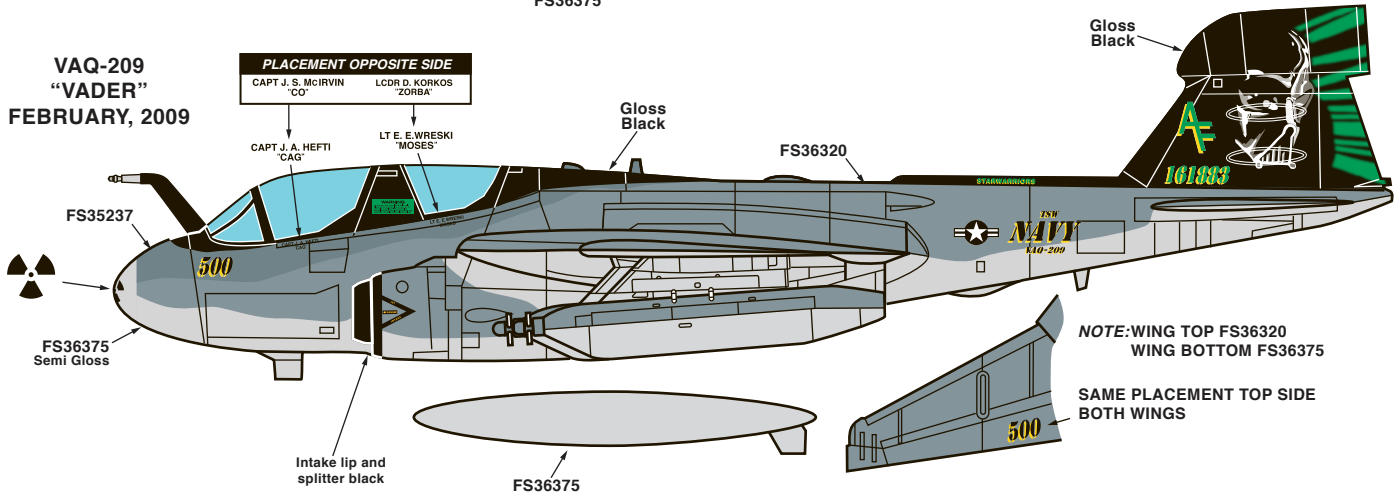

AC72-0027
AC48-0027

Microscale Decals
EA-6B PROWLERS
Banshees, Viking and Vader

VMAQ-1
"BANSHEES"
JUNE, 2009

NOTE: WING TOP FS36320
WING BOTTOM FS36375

SAME PLACEMENT TOP SIDE
BOTH WINGS

VAQ-129
"VIKING"
OCTOBER, 2010

NOTE: WING TOP FS36320
WING BOTTOM FS36375

SAME PLACEMENT TOP SIDE
BOTH WINGS

VAQ-209
"VADER"
FEBRUARY, 2009

NOTE: WING TOP FS36320
WING BOTTOM FS36375

SAME PLACEMENT TOP SIDE
BOTH WINGS

VMAQ-1
"BANSHEES"
JUNE, 2006

NOTE: WING TOP FS36320
WING BOTTOM FS36375

SAME PLACEMENT TOP SIDE
BOTH WINGS