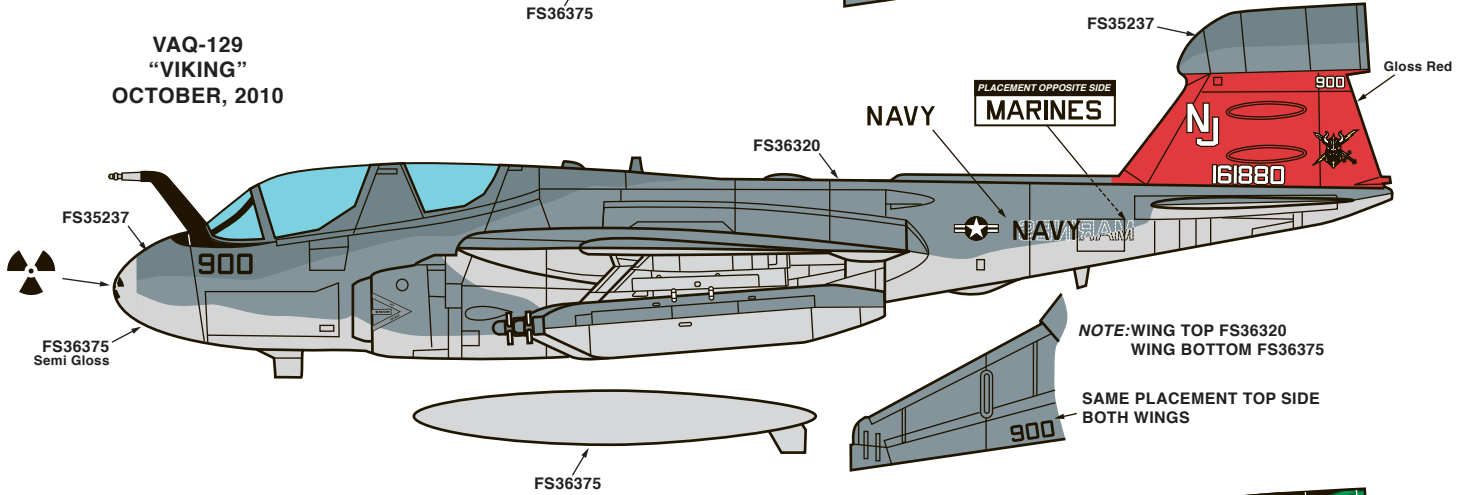

AC72-0027
AC48-0027

Microscale Decals
EA-6B PROWLERS
Banshees, Viking and Vader

VMAQ-1
"BANSHEES"
JUNE, 2009

NOTE: WING TOP FS36320
WING BOTTOM FS36375

SAME PLACEMENT TOP SIDE
BOTH WINGS

VAQ-129
"VIKING"
OCTOBER, 2010

NOTE: WING TOP FS36320
WING BOTTOM FS36375

SAME PLACEMENT TOP SIDE
BOTH WINGS

VAQ-209
"VADER"
FEBRUARY, 2009

NOTE: WING TOP FS36320
WING BOTTOM FS36375

SAME PLACEMENT TOP SIDE
BOTH WINGS

VMAQ-1
"BANSHEES"
JUNE, 2006

NOTE: WING TOP FS36320
WING BOTTOM FS36375

SAME PLACEMENT TOP SIDE
BOTH WINGS