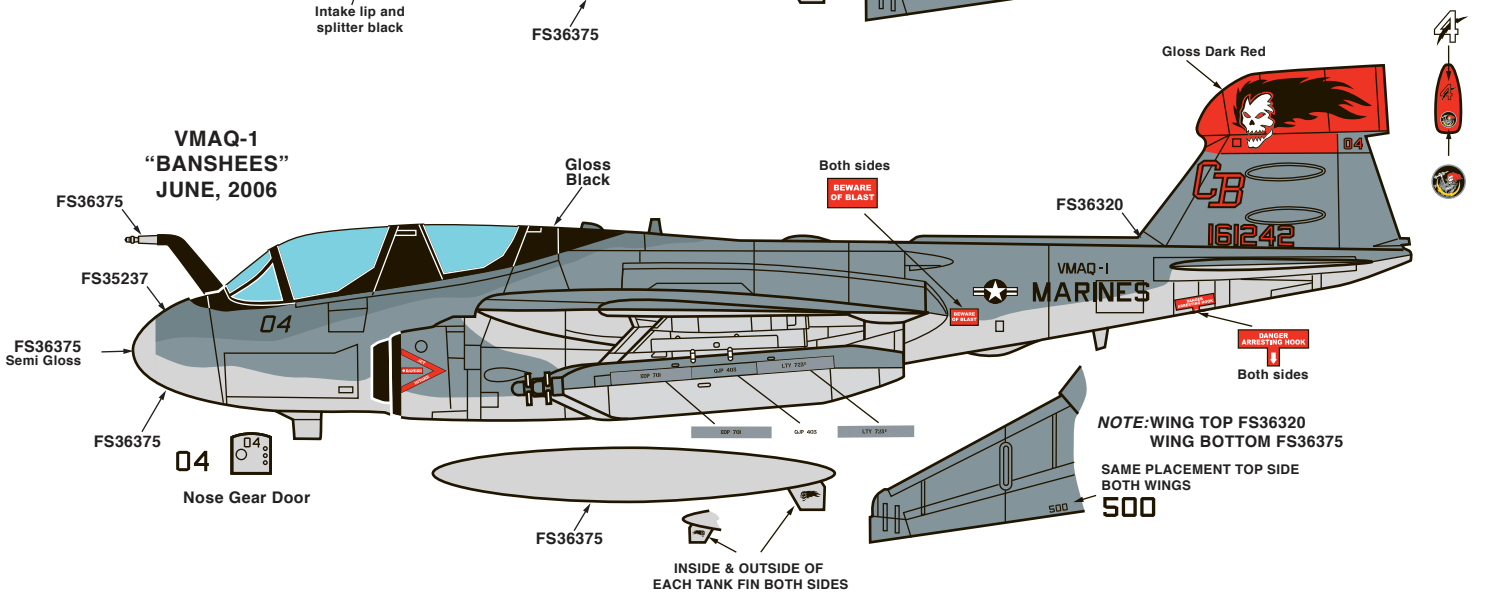

AC72-0027
AC48-0027

Microscale Decals
EA-6B PROWLERS
Banshees, Viking and Vader

VMAQ-1
"BANSHEES"
JUNE, 2009

NOTE: WING TOP FS36320
WING BOTTOM FS36375

SAME PLACEMENT TOP SIDE
BOTH WINGS

VAQ-129
"VIKING"
OCTOBER, 2010

NOTE: WING TOP FS36320
WING BOTTOM FS36375

SAME PLACEMENT TOP SIDE
BOTH WINGS

VAQ-209
"VADER"
FEBRUARY, 2009

NOTE: WING TOP FS36320
WING BOTTOM FS36375

SAME PLACEMENT TOP SIDE
BOTH WINGS

VMAQ-1
"BANSHEES"
JUNE, 2006

NOTE: WING TOP FS36320
WING BOTTOM FS36375

SAME PLACEMENT TOP SIDE
BOTH WINGS