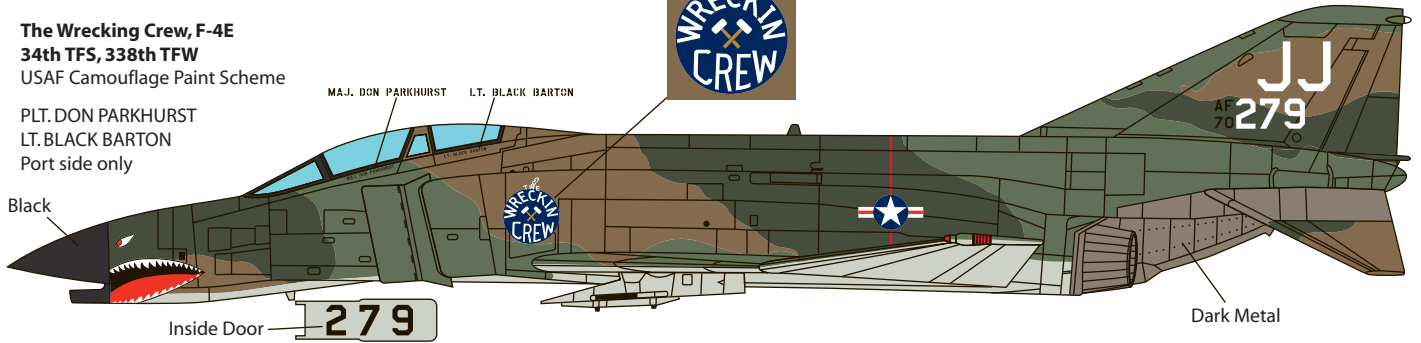

AC72-0048
AC48-0048

Microscale Decals USAF Phantoms ; F-4E Sharkmouth

*National Insignia Supplied on AC48-0022 & AC72-0022

Betty Lou, F-4E
469th TFS, 338th TFW
USAF Camouflage Paint Scheme

PLT. JACK EBROUSON
NAV. BARRY JOHNSON
Port side only

Black

Betty Lou

PLT. JACK EBROUSON NAV. BARRY JOHNSON

The Wrecking Crew, F-4E
34th TFS, 338th TFW
USAF Camouflage Paint Scheme

PLT. DON PARKHURST
LT. BLACK BARTON
Port side only

Black

THE WRECKIN CREW

MAJ. DON PARKHURST LT. BLACK BARTON

Okie, F-4E
34th TFS, 338th TFW
USAF Camouflage Paint Scheme

Black

OKIE

Paint Tip Blue

F-4E
34th TFS, 338th TFW
USAF Camouflage Paint Scheme

Black

COMBAT SAGE

FOURTH SQUADRON

Starboard side only

Paint Tip Blue

AC72-0048
AC48-0048

Microscale Decals
USAF Phantoms; F-4E Sharkmouth
*National Insignia Supplied on AC48-0022 & AC72-0022

Tan FS30219

Green FS34079

Green FS34102

Gray FS36622