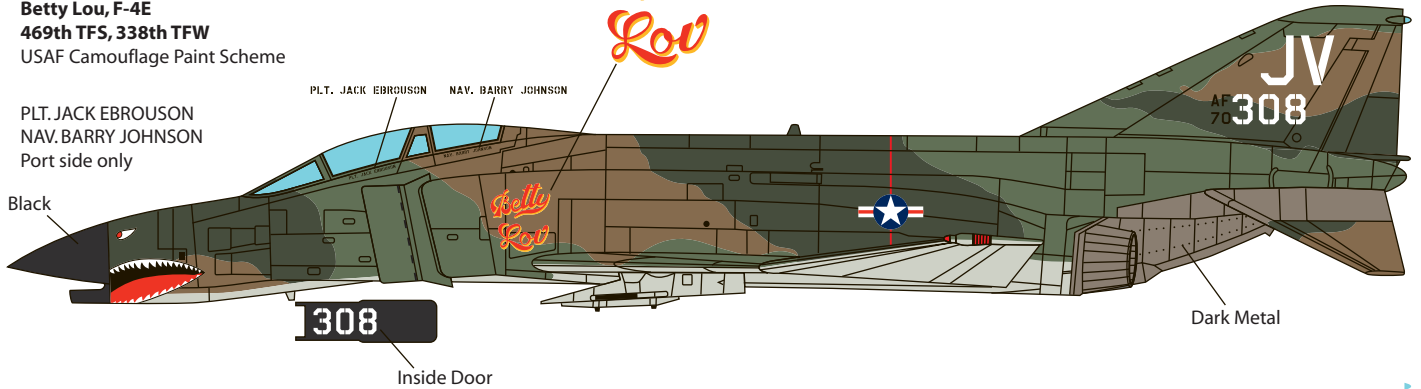

AC72-0048
AC48-0048

Microscale Decals USAF Phantoms ; F-4E Sharkmouth

*National Insignia Supplied on AC48-0022 & AC72-0022

Betty Lou, F-4E
469th TFS, 338th TFW
USAF Camouflage Paint Scheme

PLT. JACK EBROUSON
NAV. BARRY JOHNSON
Port side only

Black

Betty Lou

PLT. JACK EBROUSON NAV. BARRY JOHNSON

The Wrecking Crew, F-4E
34th TFS, 338th TFW
USAF Camouflage Paint Scheme

PLT. DON PARKHURST
LT. BLACK BARTON
Port side only

Black

THE WRECKIN CREW

MAJ. DON PARKHURST LT. BLACK BARTON

Okie, F-4E
34th TFS, 338th TFW
USAF Camouflage Paint Scheme

Black

OKIE

Paint Tip Blue

F-4E
34th TFS, 338th TFW
USAF Camouflage Paint Scheme

Black

COMBAT SAGE

FOURTH SQUADRON

Starboard side only

Paint Tip Blue

AC72-0048
AC48-0048

Microscale Decals
USAF Phantoms; F-4E Sharkmouth
*National Insignia Supplied on AC48-0022 & AC72-0022

Tan FS30219

Green FS34079

Green FS34102

Gray FS36622