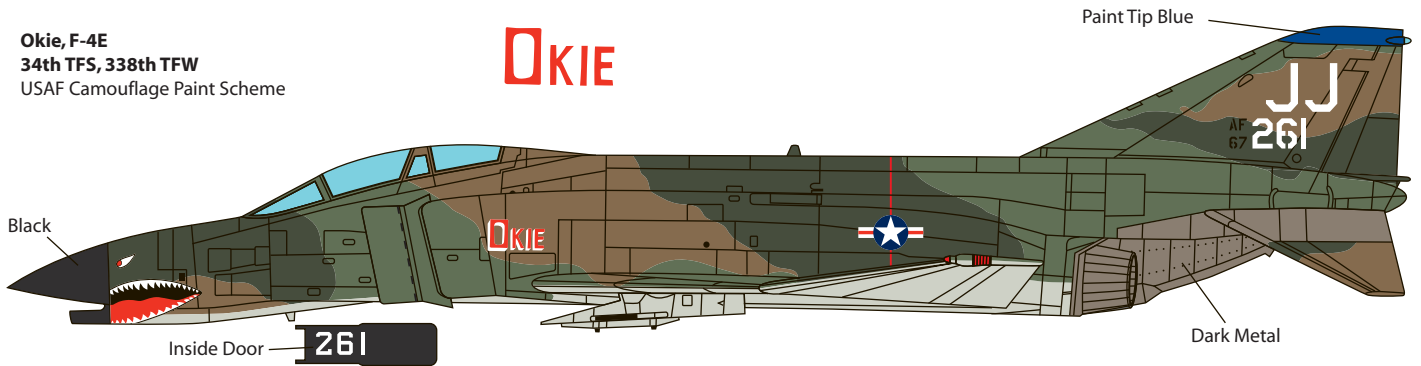

AC72-0048
AC48-0048

Microscale Decals USAF Phantoms ; F-4E Sharkmouth

*National Insignia Supplied on AC48-0022 & AC72-0022

Betty Lou, F-4E
469th TFS, 338th TFW
USAF Camouflage Paint Scheme

PLT. JACK EBROUSON
NAV. BARRY JOHNSON
Port side only

Black

Betty Lou

PLT. JACK EBROUSON NAV. BARRY JOHNSON

The Wrecking Crew, F-4E
34th TFS, 338th TFW
USAF Camouflage Paint Scheme

PLT. DON PARKHURST
LT. BLACK BARTON
Port side only

Black

THE WRECKIN CREW

MAJ. DON PARKHURST LT. BLACK BARTON

Okie, F-4E
34th TFS, 338th TFW
USAF Camouflage Paint Scheme

Black

OKIE

Paint Tip Blue

F-4E
34th TFS, 338th TFW
USAF Camouflage Paint Scheme

Black

COMBAT SAGE

FOURTH SQUADRON