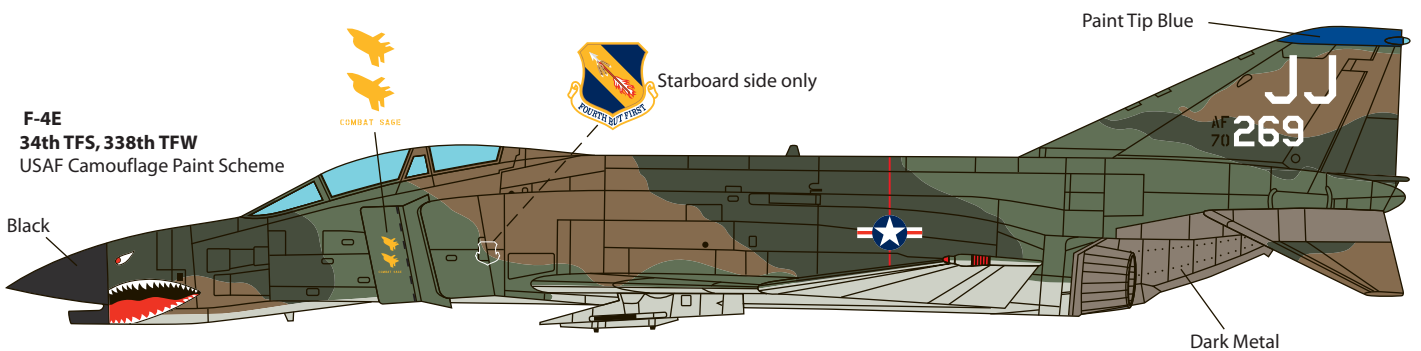

AC72-0048
AC48-0048

Microscale Decals USAF Phantoms ; F-4E Sharkmouth

*National Insignia Supplied on AC48-0022 & AC72-0022

Betty Lou, F-4E
469th TFS, 338th TFW
USAF Camouflage Paint Scheme

PLT. JACK EBROUSON
NAV. BARRY JOHNSON
Port side only

Black

Betty Lou

PLT. JACK EBROUSON NAV. BARRY JOHNSON

The Wrecking Crew, F-4E
34th TFS, 338th TFW
USAF Camouflage Paint Scheme

PLT. DON PARKHURST
LT. BLACK BARTON
Port side only

Black

THE WRECKIN CREW

MAJ. DON PARKHURST LT. BLACK BARTON

Okie, F-4E
34th TFS, 338th TFW
USAF Camouflage Paint Scheme

Black

OKIE

Paint Tip Blue

F-4E
34th TFS, 338th TFW
USAF Camouflage Paint Scheme

Black

COMBAT SAGE

FOURTH SQUADRON

Starboard side only

Paint Tip Blue

AC72-0048
AC48-0048

Microscale Decals
USAF Phantoms; F-4E Sharkmouth
*National Insignia Supplied on AC48-0022 & AC72-0022

Tan FS30219

Green FS34079

Green FS34102

Gray FS36622