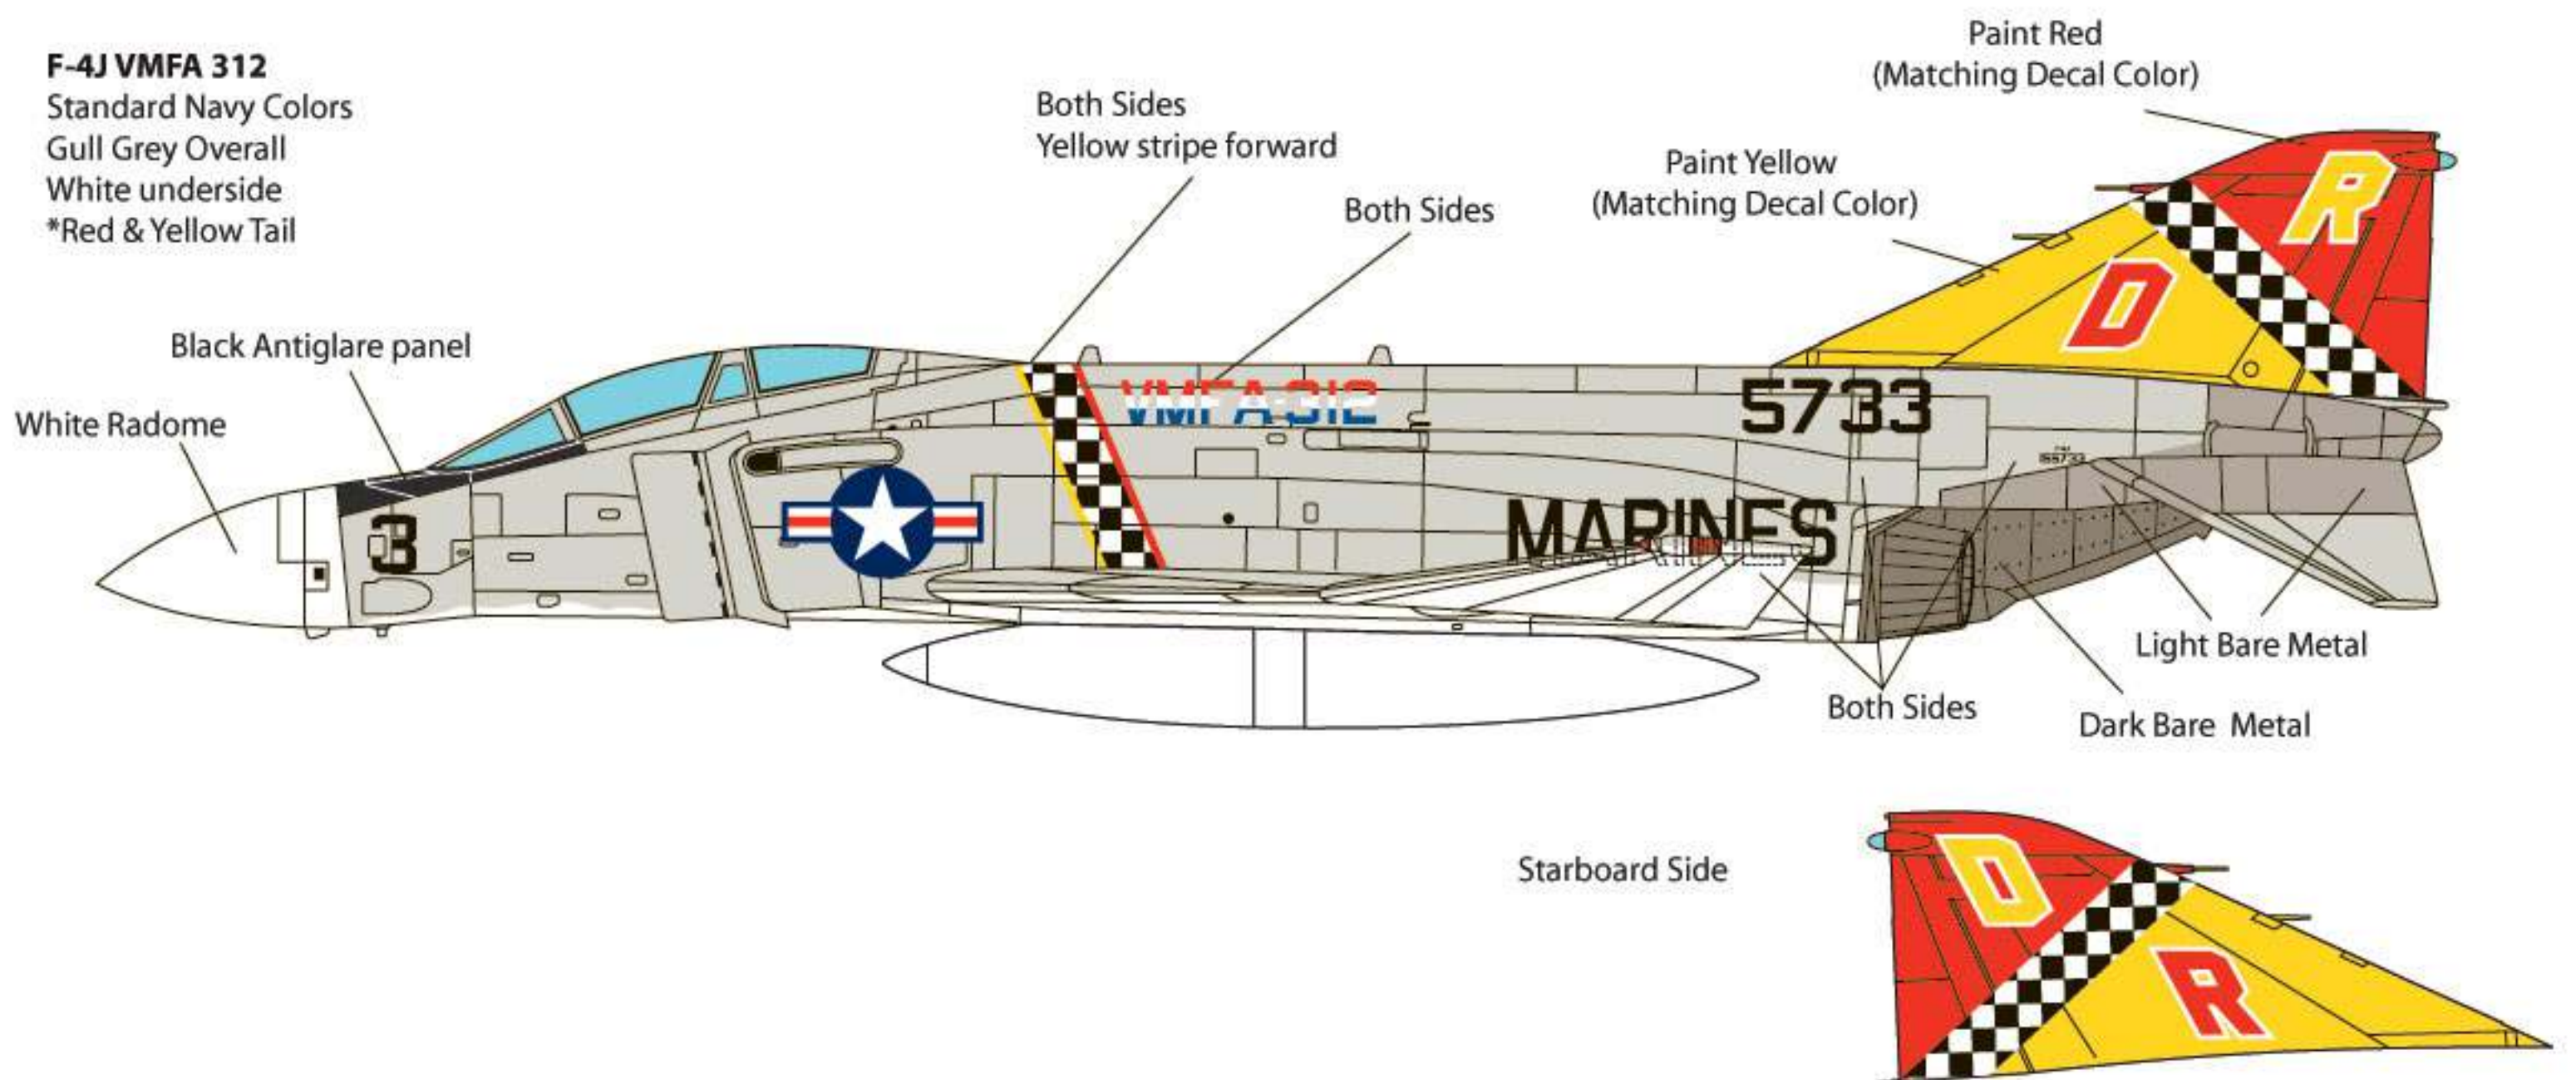

**AC72-62**  
**AC48-62**

**Microscale Decals**  
**F-4 Phantoms**

**\*National Insignia Supplied on AC48-0022 & AC72-0022**  
**MARINES on AC48-0029 & AC72-0029**  
**Data on AC48-0051 & AC72-0051**

**F-4N**  
Standard Navy Colors  
Gull Grey Overall  
Insignia Blue Tail  
Chrome Yellow A/C inlets, tail RHAW fairing  
and tips of external fuel tanks

**F-4N**  
Standard Navy Colors  
Gull Grey Overall  
and tips of external fuel tanks

**F-4J VMFA 312**  
Standard Navy Colors  
Gull Grey Overall  
White underside  
\*Red & Yellow Tail

## F-4N

Standard Navy Colors  
Gull Grey Overall  
Insignia Blue Tail  
Chrome Yellow A/C inlets, tail RHAW fairing  
and tips of external fuel tanks

## F-4N

Standard Navy Colors  
Gull Grey Overall  
and tips of external fuel tanks