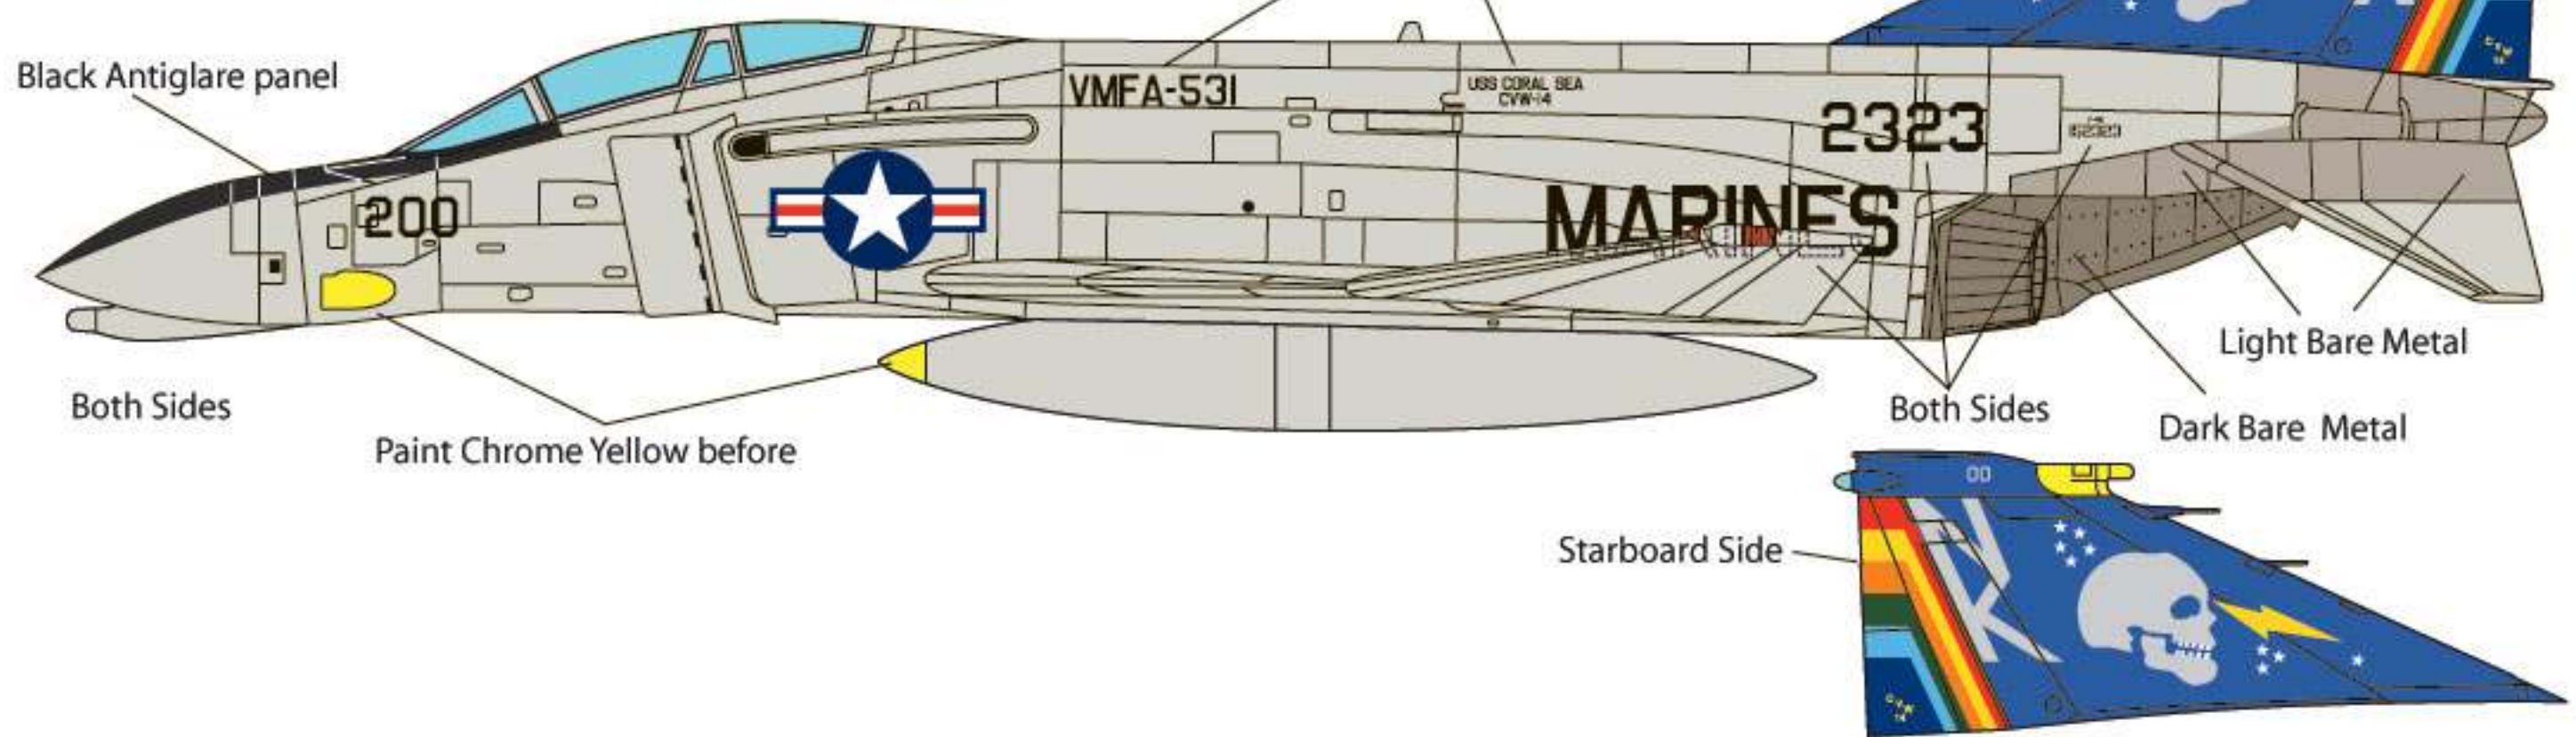

**AC72-62**  
**AC48-62**

**Microscale Decals**  
**F-4 Phantoms**

**\*National Insignia Supplied on AC48-0022 & AC72-0022**  
**MARINES on AC48-0029 & AC72-0029**  
**Data on AC48-0051 & AC72-0051**

**F-4N**  
Standard Navy Colors  
Gull Grey Overall  
Insignia Blue Tail  
Chrome Yellow A/C inlets, tail RHAW fairing  
and tips of external fuel tanks

**F-4N**  
Standard Navy Colors  
Gull Grey Overall  
and tips of external fuel tanks

**F-4J VMFA 312**  
Standard Navy Colors  
Gull Grey Overall  
White underside  
\*Red & Yellow Tail