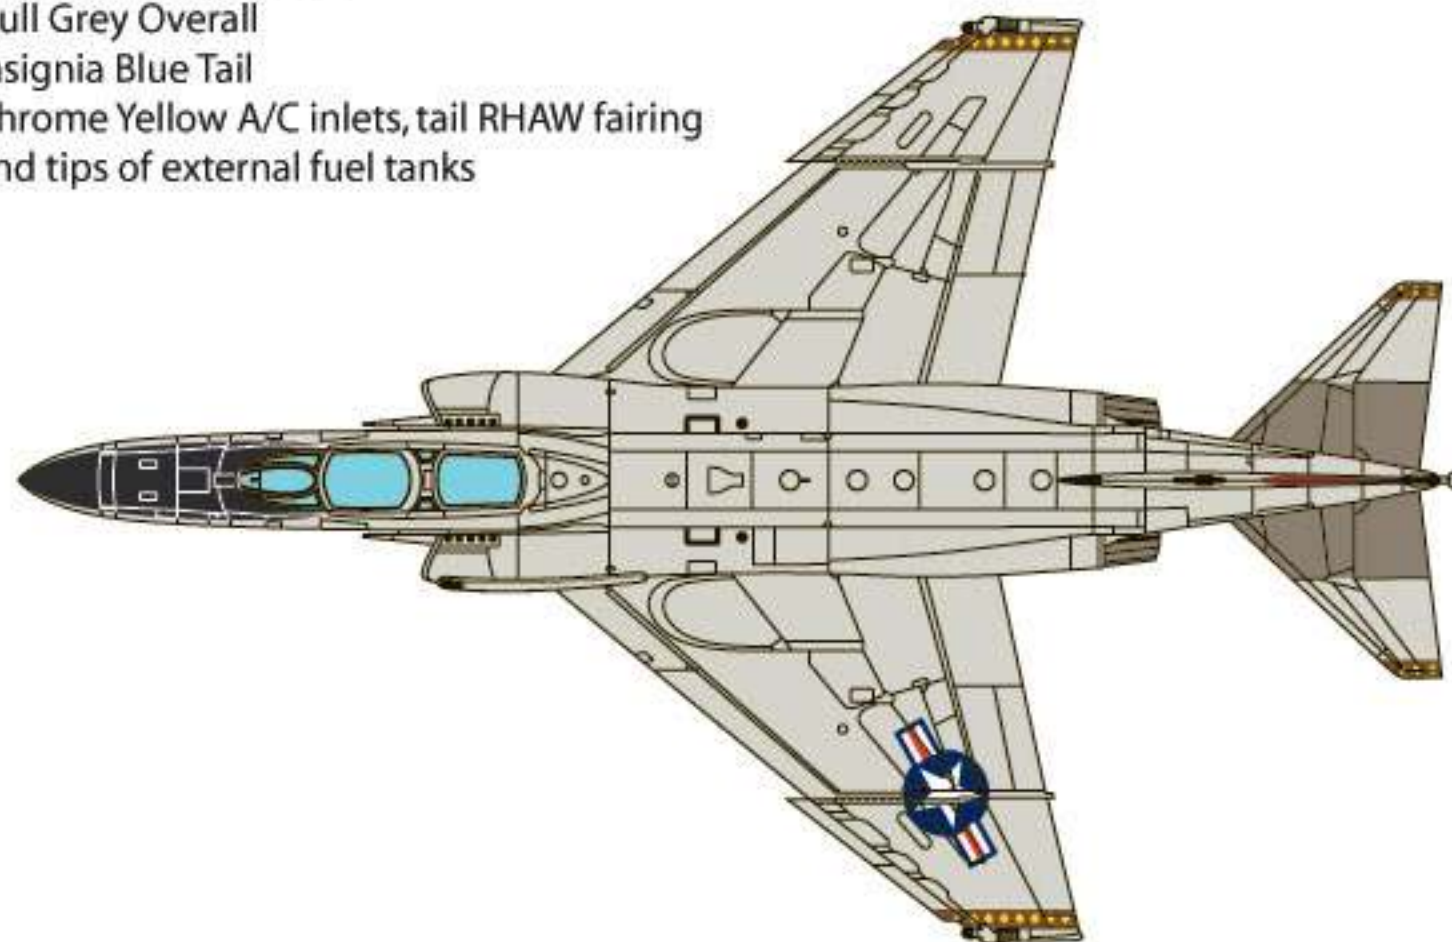

AC72-62

Microscale Decals F-4 Phantoms

*National Insignia Supplied on AC48-0022 & AC72-0022
MARINES on AC48-0029 & AC72-0029
Data on AC48-0051 & AC72-0051

F-4N

Standard Navy Colors
Gull Grey Overall
Insignia Blue Tail
Chrome Yellow A/C inlets, tail RHAW fairing
and tips of external fuel tanks