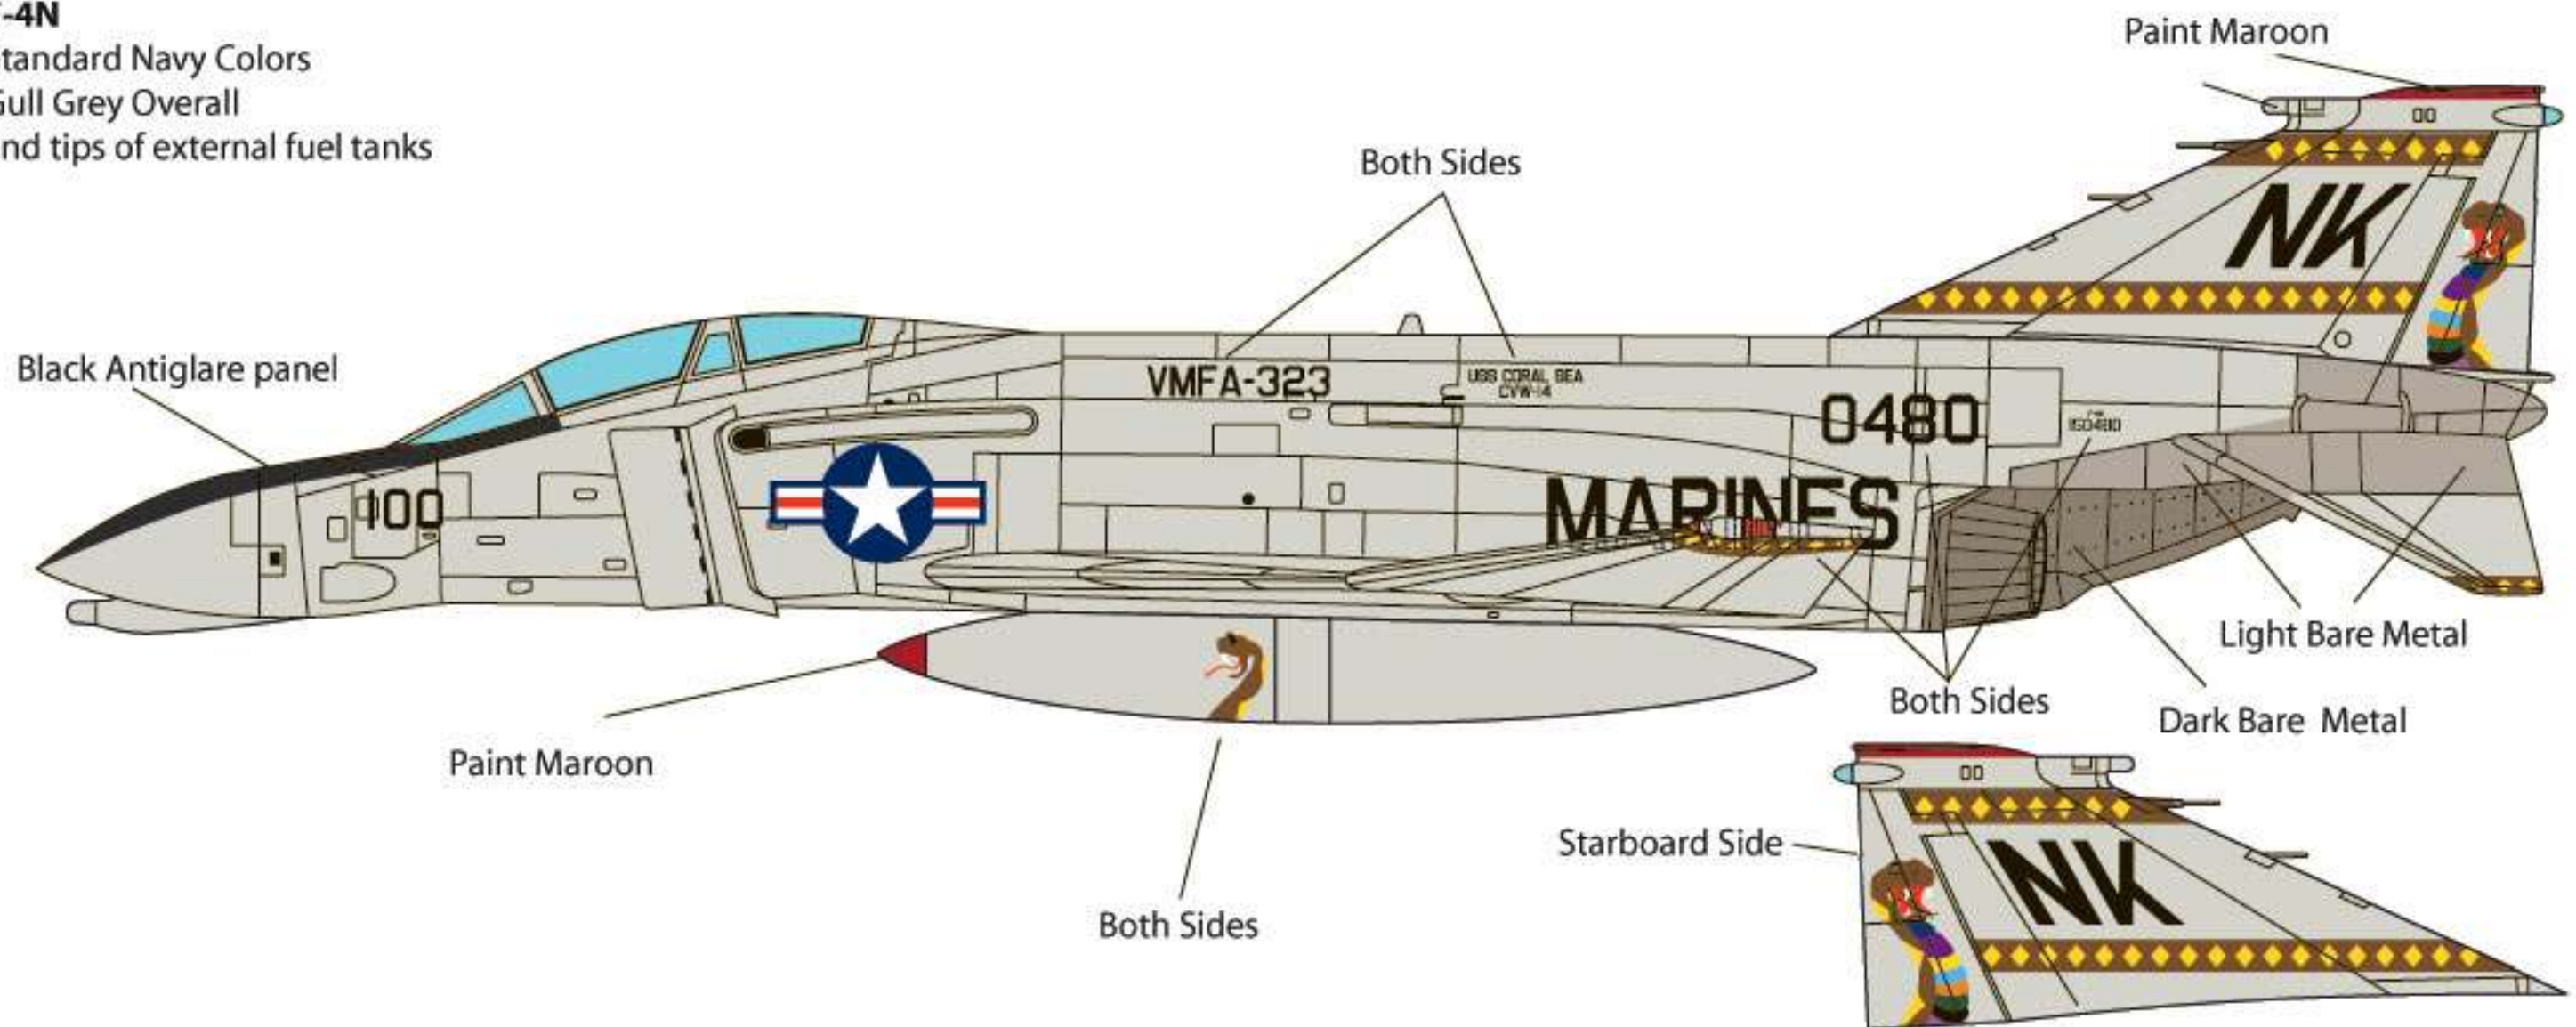

**AC72-62**  
**AC48-62**

**Microscale Decals**  
**F-4 Phantoms**

**\*National Insignia Supplied on AC48-0022 & AC72-0022**  
**MARINES on AC48-0029 & AC72-0029**  
**Data on AC48-0051 & AC72-0051**

**F-4N**  
Standard Navy Colors  
Gull Grey Overall  
Insignia Blue Tail  
Chrome Yellow A/C inlets, tail RHAW fairing  
and tips of external fuel tanks

**F-4N**  
Standard Navy Colors  
Gull Grey Overall  
and tips of external fuel tanks

**F-4J VMFA 312**  
Standard Navy Colors  
Gull Grey Overall  
White underside  
\*Red & Yellow Tail