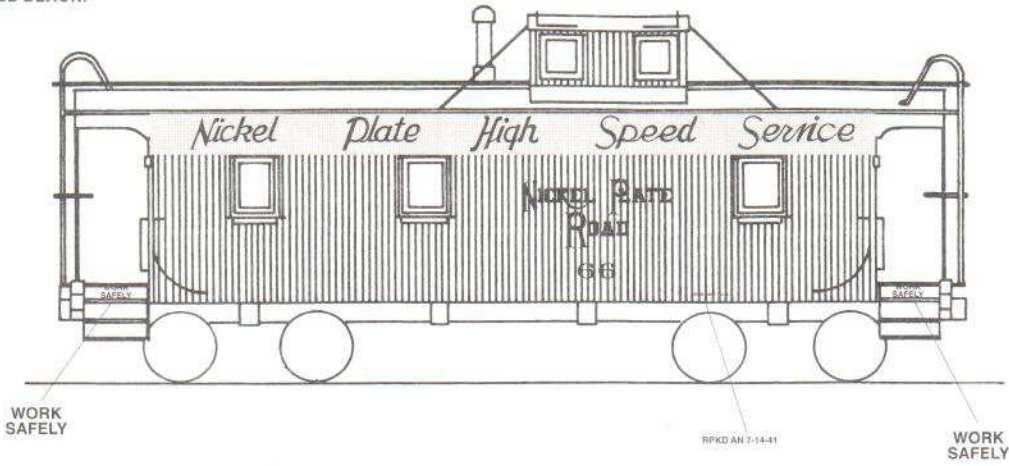

MICROSCALE DECAL NUMBER MC-4243

NICKEL PLATE ROAD CABOOSES

SIDES AND ENDS INCLUDING CUPOLA WERE PAINTED CABOOSE RED.
 ROOF, TRUCKS AND UNDERBODY WERE PAINTED BLACK.
 LETTER BOARD STRIPE ON SIDES WERE PAINTED A LIGHT GRAY.
 END PLATFORMS AND INSIDE OF STEP WELLS WERE PAINTED RED.
 WOOD CABOOSES HAD THE END PLATFORMS PAINTED BLACK WITH
 THE STEP WELLS PAINTED RED.
 HAND RAILS AND GRAB IRONS WERE PAINTED YELLOW.
 KICK PLATE WHERE WORK SAFELY SLOGAN WAS APPLIED WERE
 PAINTED BLACK.

DRAWINGS ARE FOR LETTERING PLACEMENT ONLY,
 REFER TO PROTOTYPE PICTURES WHENEVER POSSIBLE.

CONTRIBUTORS
 STEVEN GRIGG