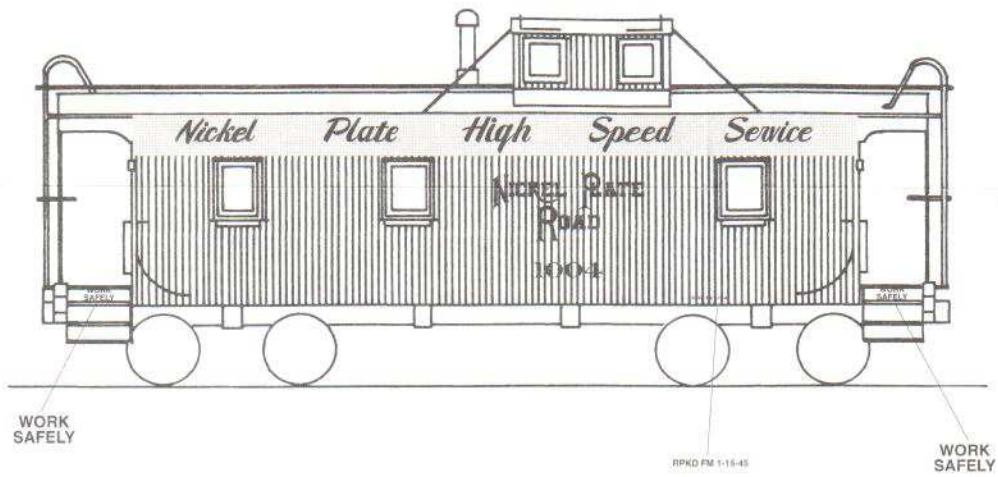

MICROSCALE DECAL NUMBER MC-4243

NICKEL PLATE ROAD CABOOSES

SIDES AND ENDS INCLUDING CUPOLA WERE PAINTED CABOOSE RED.
 ROOF, TRUCKS AND UNDERBODY WERE PAINTED BLACK.
 LETTER BOARD STRIPE ON SIDES WERE PAINTED A LIGHT GRAY.
 END PLATFORMS AND INSIDE OF STEP WELLS WERE PAINTED RED.
 WOOD CABOOSES HAD THE END PLATFORMS PAINTED BLACK WITH
 THE STEP WELLS PAINTED RED.
 HAND RAILS AND GRAB IRONS WERE PAINTED YELLOW.
 KICK PLATE WHERE WORK SAFELY SLOGAN WAS APPLIED WERE
 PAINTED BLACK.

DRAWINGS ARE FOR LETTERING PLACEMENT ONLY,
 REFER TO PROTOTYPE PICTURES WHENEVER POSSIBLE.

CONTRIBUTORS
 STEVEN GRIGG