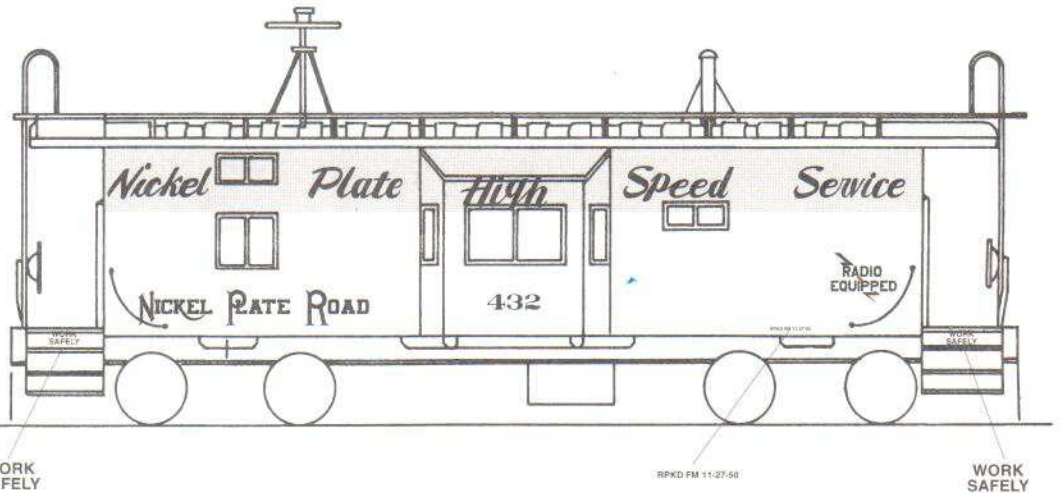

MICROSCALE DECAL NUMBER MC-4243

NICKEL PLATE ROAD CABOOSES

SIDES AND ENDS INCLUDING CUPOLA WERE PAINTED CABOOSE RED.
 ROOF, TRUCKS AND UNDERBODY WERE PAINTED BLACK.
 LETTER BOARD STRIPE ON SIDES WERE PAINTED A LIGHT GRAY.
 END PLATFORMS AND INSIDE OF STEP WELLS WERE PAINTED RED.
 WOOD CABOOSES HAD THE END PLATFORMS PAINTED BLACK WITH
 THE STEP WELLS PAINTED RED.
 HAND RAILS AND GRAB IRONS WERE PAINTED YELLOW.
 KICK PLATE WHERE WORK SAFELY SLOGAN WAS APPLIED WERE
 PAINTED BLACK.

DRAWINGS ARE FOR LETTERING PLACEMENT ONLY,
 REFER TO PROTOTYPE PICTURES WHENEVER POSSIBLE.

CONTRIBUTORS
 STEVEN GRIGG