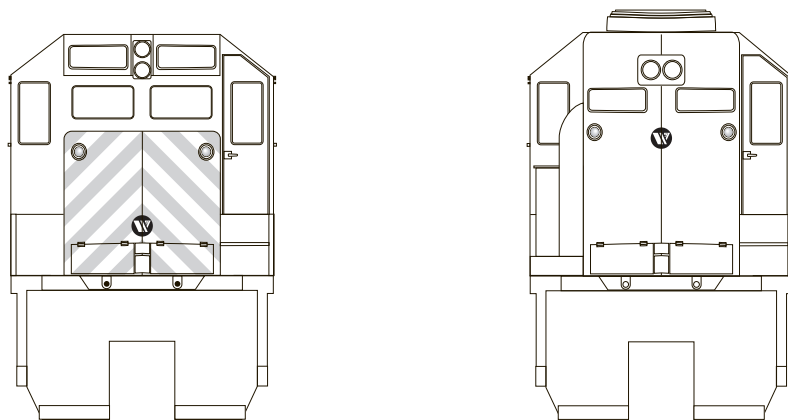

This set covers the 2009+ era logos applied to MRL and SRY locomotives.
Both entities are owned by Washington Companies, thereby unifying the look of the two railroads. Use this set with:
MRL Nose stripes, Locomotive Class, Road Numbers 87-954, 87-887, or 87544
Reflector stripes MC-4390
Number Boards 87-205 or MC-4130
Diesel Data 87-527

MICROSCALE Decal
HO Scale MC-5006
N Scale 60-5006

use with 87-954
87-887
87-544

For more information
on the Microscale line of model
railroad decals, visit us on-line at:
<http://www.microscale.com>

Contributors:
Alan R. Burns

Paint Info:
Body - Floquil CSX Blue B-110352
Roof and Underfram - Floquil CSX Black B-110354

Photos and data available here:
<http://www.fallenflags.org/>