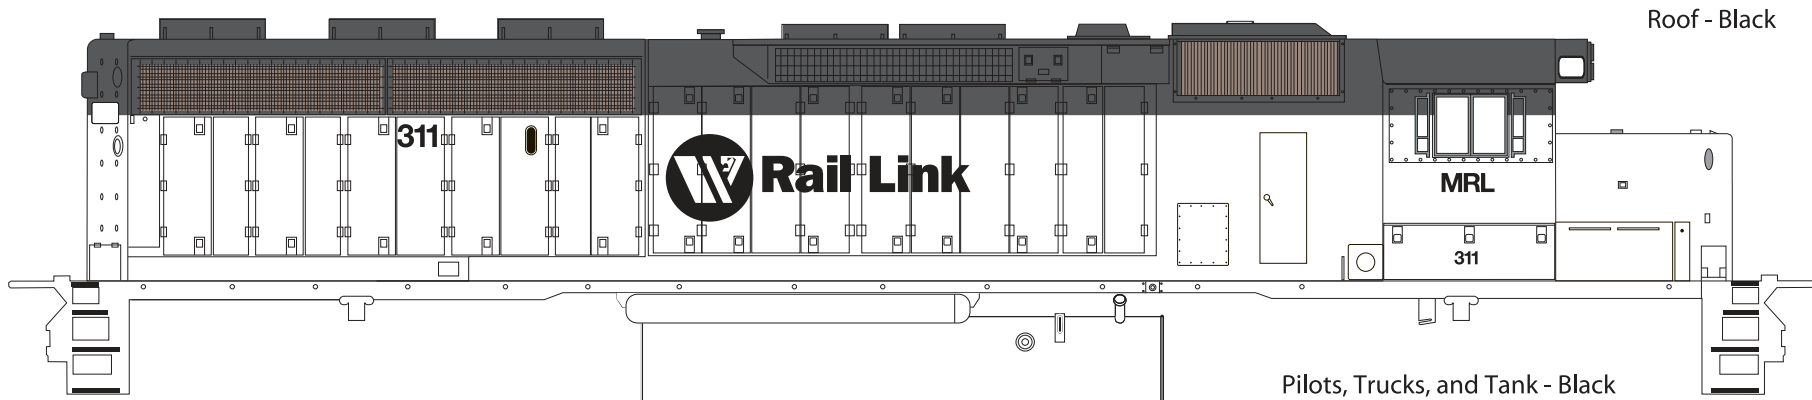

This set covers the 2009+ era logos applied to MRL and SRY locomotives.
Both entities are owned by Washington Companies, thereby unifying the look of the two railroads. Use this set with:
MRL Nose stripes, Locomotive Class, Road Numbers 87-954, 87-887, or 87544
Reflector stripes MC-4390
Number Boards 87-205 or MC-4130
Diesel Data 87-527

MICROSCALE Decal
HO Scale MC-5006
N Scale 60-5006

use with 87-954
87-887
87-544

For more information
on the Microscale line of model
railroad decals, visit us on-line at:
<http://www.microscale.com>

Contributors:
Alan R. Burns