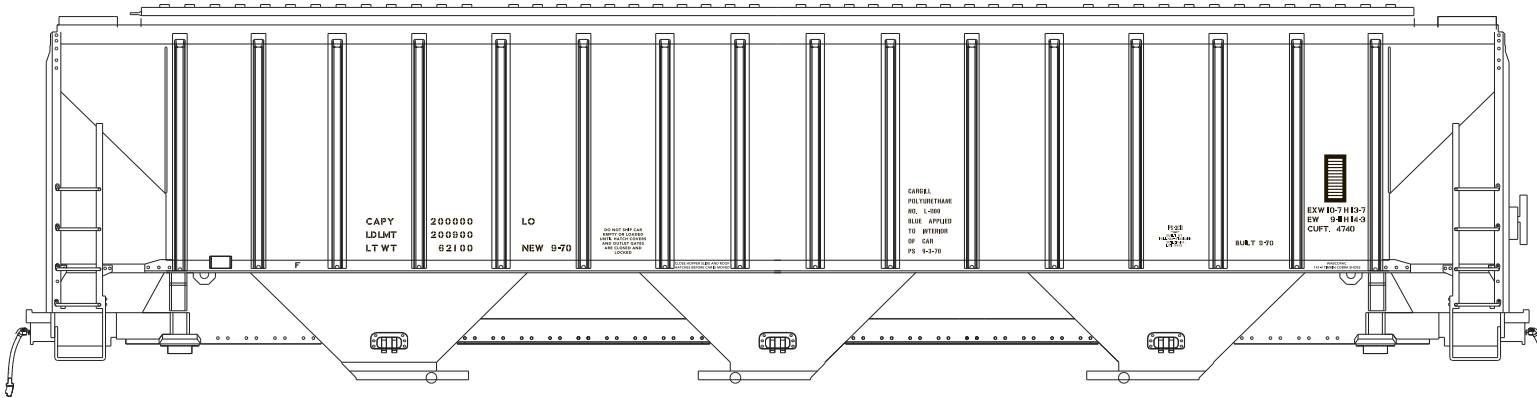

Pullman Standard produced covered hoppers from the 1960s-1970s. This set provides the most common data and other nomenclature found on the 4000cuft to 4750cuft Covered Hoppers. Additional logos and other heralds are available on other Microscale decal sheets.

MICROSCALE Decal
HO Scale MC-5017
N Scale 60-5017

visit us online!
www.microscale.com
sign up for the
monthly newsletter!

Photos and data available here:
<http://www.fallenflags.org/>