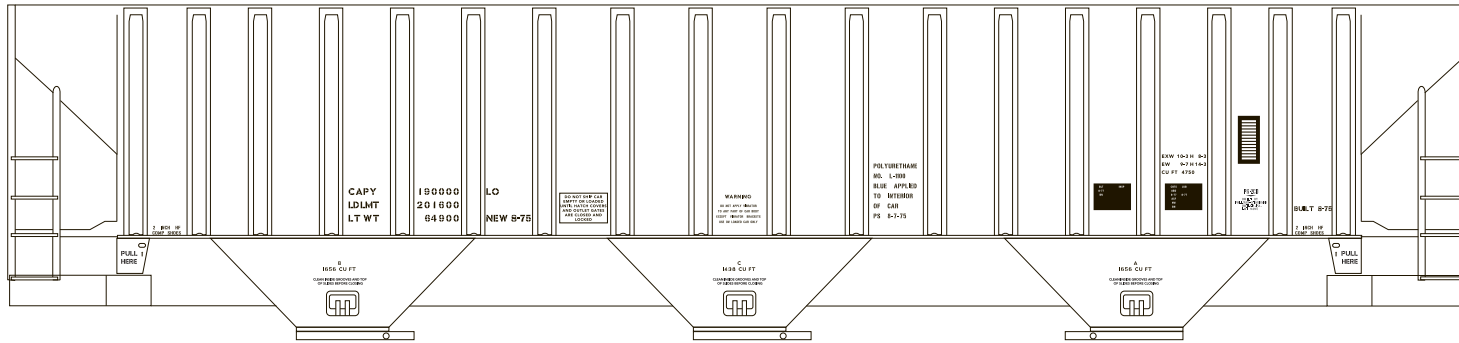

Pullman Standard produced covered hoppers from the 1960s-1970s. This set provides the most common data and other nomenclature found on the 4000cuft to 4750cuft Covered Hoppers. Additional logos and other heralds are available on other Microscale decal sheets.

MICROSCALE Decal
HO Scale MC-5017
N Scale 60-5017

visit us online!
www.microscale.com
 sign up for the
 monthly newsletter!

Photos and data available here:
<http://www.fallenflags.org/>