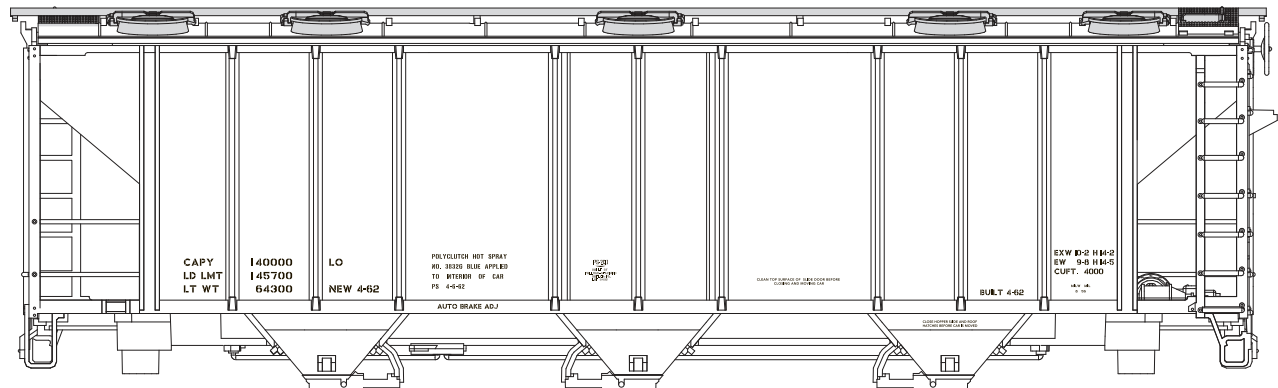

Pullman Standard produced covered hoppers from the 1960s-1970s. This set provides the most common data and other nomenclature found on the 4000cuft to 4750cuft Covered Hoppers. Additional logos and other heralds are available on other Microscale decal sheets.

MICROSCALE Decal
HO Scale MC-5017
N Scale 60-5017

visit us online!
www.microscale.com
sign up for the
monthly newsletter!

Photos and data available here:
<http://www.fallenflags.org/>