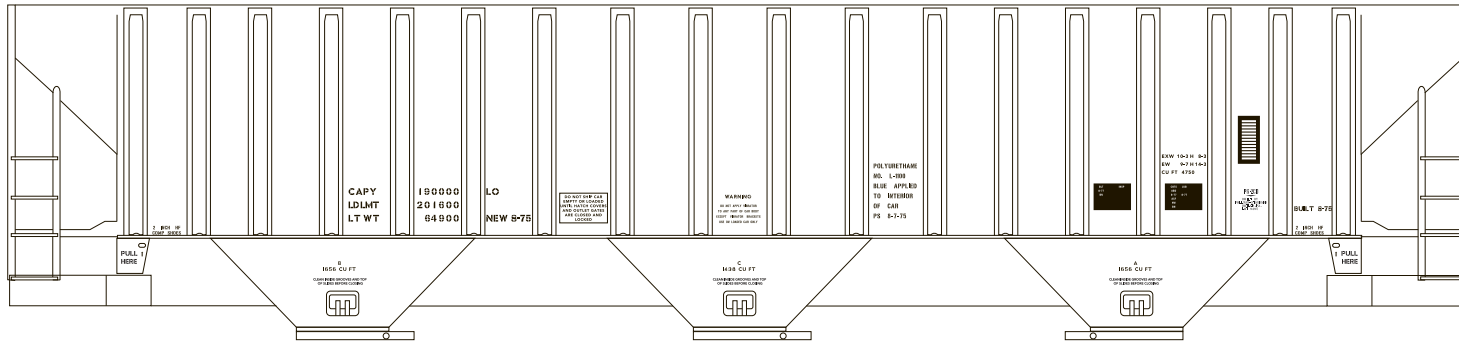

Pullman Standard produced covered hoppers from the 1960s-1970s. This set provides the most common data and other nomenclature found on the 4000cuft to 4750cuft Covered Hoppers. Additional logos and other heralds are available on other Microscale decal sheets.

MICROSCALE Decal
HO Scale MC-5018
N Scale 60-5018

visit us online!
www.microscale.com
 sign up for the
 monthly newsletter!

Photos and data available here:
<http://www.fallenflags.org/>