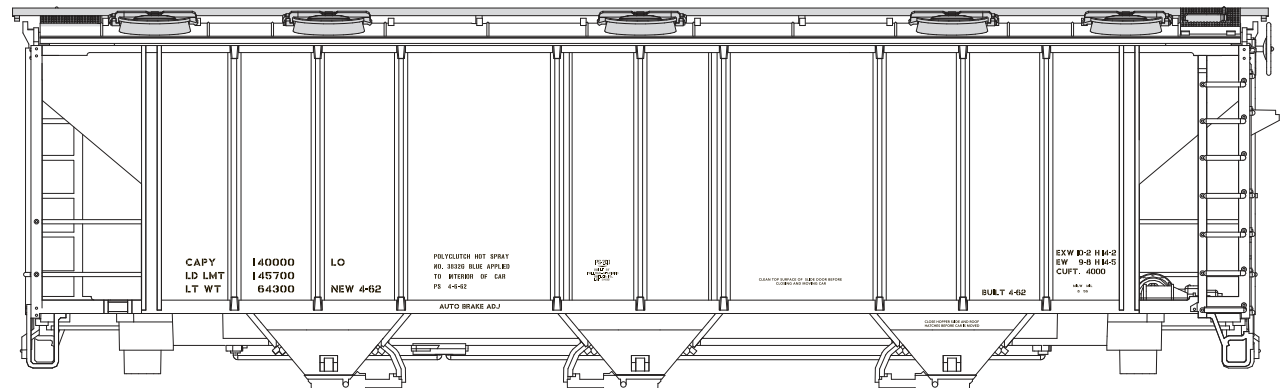

Pullman Standard produced covered hoppers from the 1960s-1970s. This set provides the most common data and other nomenclature found on the 4000cuft to 4750cuft Covered Hoppers. Additional logos and other heralds are available on other Microscale decal sheets.

MICROSCALE Decal
HO Scale MC-5018
N Scale 60-5018

visit us online!
www.microscale.com
 sign up for the
 monthly newsletter!

Photos and data available here:
<http://www.fallenflags.org/>