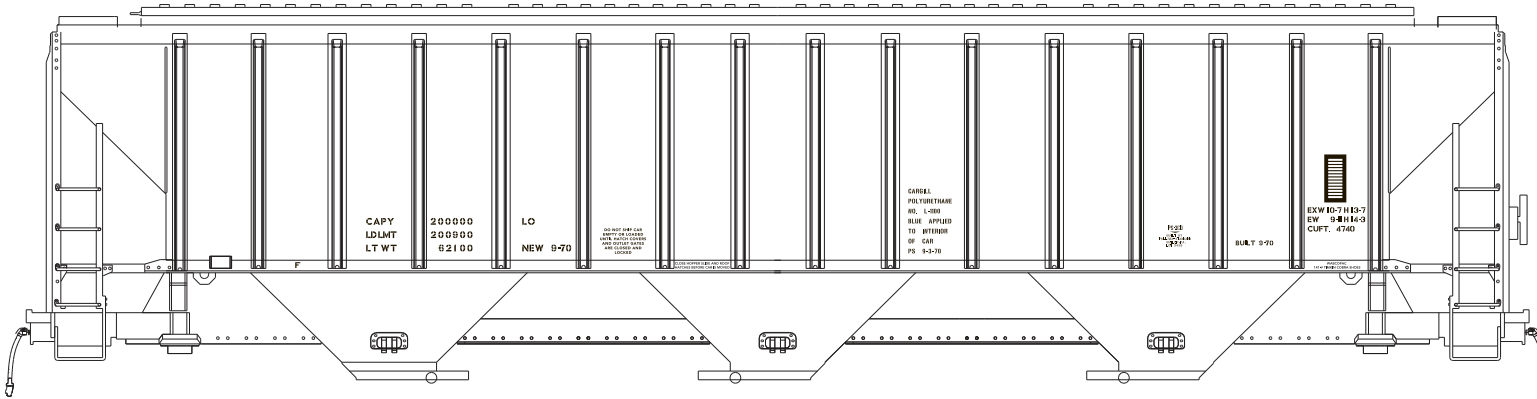

Pullman Standard produced covered hoppers from the 1960s-1970s. This set provides the most common data and other nomenclature found on the 4000cuft to 4750cuft Covered Hoppers. Additional logos and other heralds are available on other Microscale decal sheets.

MICROSCALE Decal
HO Scale MC-5018
N Scale 60-5018

visit us online!
www.microscale.com
sign up for the
monthly newsletter!

Photos and data available here:
<http://www.fallenflags.org/>