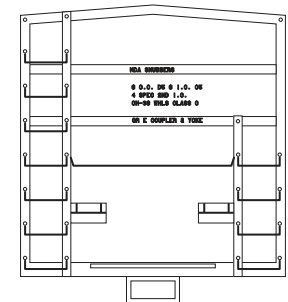

This set will cover a variety of data for GATC airslide hoppers including the 2600, 3500, and the 4180. Lettering placement shown is generic and is not particular to any railroad practice. The diagram below is just a general guide. Be sure to reference prototype photos. Be sure to check into the web links at the bottom of this page for more information on lettering airslide hoppers.

MICROSCALE Decal  
HO Scale MC-5021  
N Scale 60-5021

MC-5021 60-5021 (BLACK)  
MC-5022 60-5022 (WHITE)

More Photos and data available here:

<http://www.trainlife.com/magazines/pages/672/46382/january-february-1984-page-26>