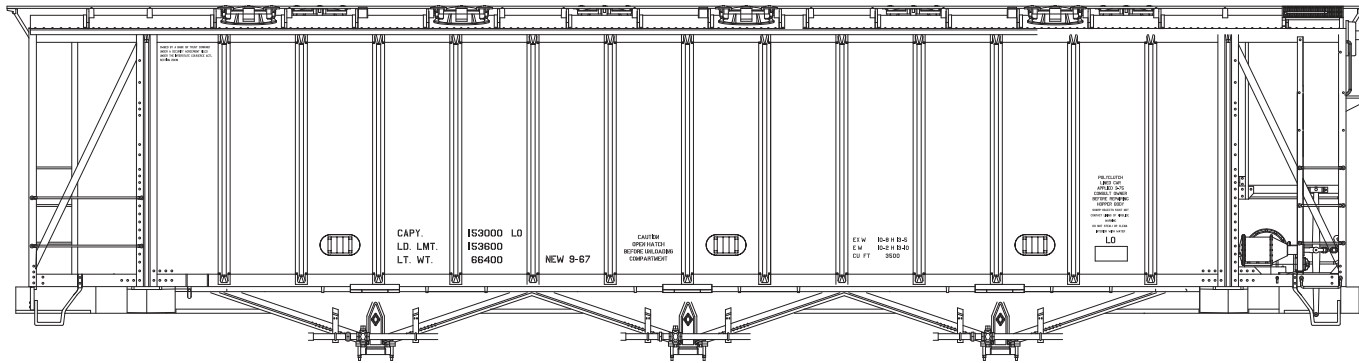

This set will cover a variety of data for GATC airslide hoppers including the 2600, 3500, and the 4180. Lettering placement shown is generic and is not particular to any railroad practice. The diagram below is just a general guide. Be sure to reference prototype photos. Be sure to check into the web links at the bottom of this page for more information on lettering airslide hoppers.

MICROSCALE Decal  
HO Scale MC-5021  
N Scale 60-5021

MC-5021 60-5021 (BLACK)  
MC-5022 60-5022 (WHITE)

More Photos and data available here:

<http://www.trainlife.com/magazines/pages/672/46382/january-february-1984-page-26>