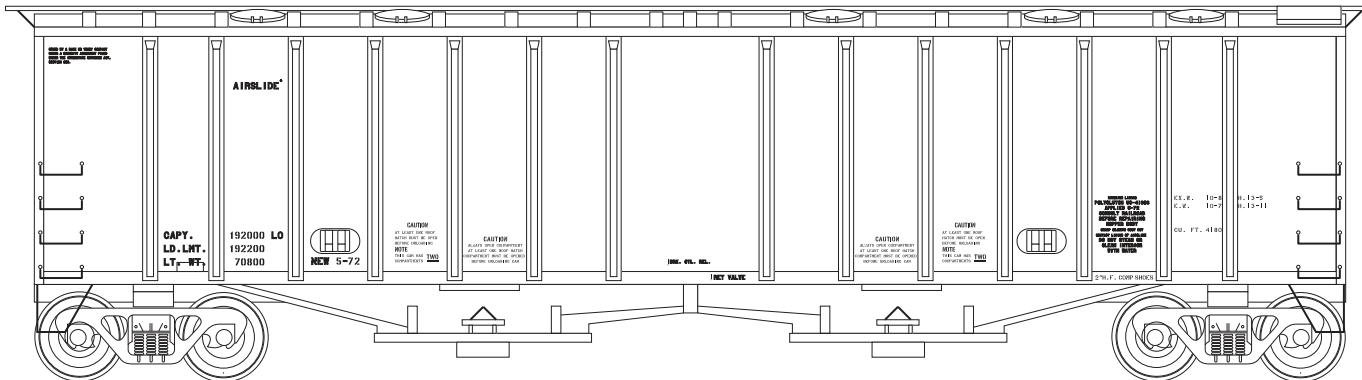

This set will cover a variety of data for GATC airslide hoppers including the 2600, 3500, and the 4180. Lettering placement shown is generic and is not particular to any railroad practice. The diagram below is just a general guide. Be sure to reference prototype photos. Be sure to check into the web links at the bottom of this page for more information on lettering airslide hoppers.

MICROSCALE Decal  
HO Scale MC-5021  
N Scale 60-5021

MC-5021 60-5021 (BLACK)  
MC-5022 60-5022 (WHITE)

More Photos and data available here:

<http://www.trainlife.com/magazines/pages/672/46382/january-february-1984-page-26>