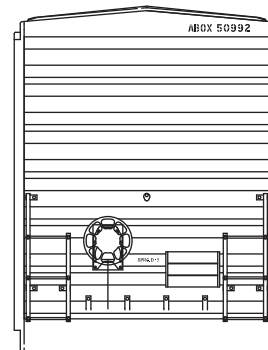

This Minical Set Will letter FMC 5077, 5277, and 5347 cubic foot boxcars.  
 Included are a variety of "Cushion Service" and door markings specific to these cars. This set is also available in BLACK as MC-5023.

USE WITH: MC-4280, MC-5002, MC-5003, MC-5012

MICROSCALE Decal  
 HO Scale MC-5024  
 N Scale 60-5024

COTS Panel MC-5003

Wheel Dots MC-5012

COTS Panel MC-5002

ACI Label MC-4280 or 60-4280

visit us online!  
[www.microscale.com](http://www.microscale.com)  
 sign up for the  
 monthly newsletter!