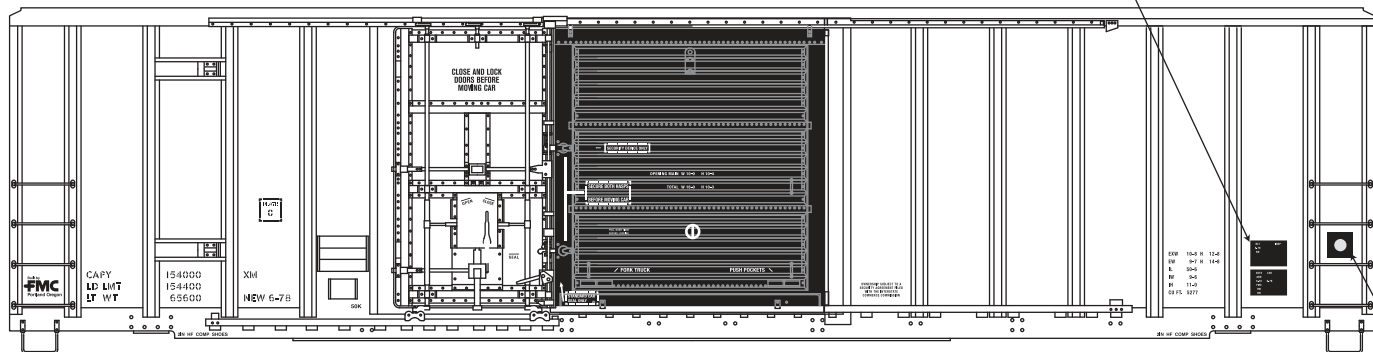

This Minical Set Will letter FMC 5077, 5277, and 5347 cubic foot boxcars.  
 Included are a variety of "Cushion Service" and door markings specific to these cars. This set is also available in BLACK as MC-5023.

USE WITH: MC-4280, MC-5002, MC-5003, MC-5012

MICROSCALE Decal  
 HO Scale MC-5024  
 N Scale 60-5024

COTS Panel MC-5003

Wheel Dots MC-5012

COTS Panel MC-5002

ACI Label MC-4280 or 60-4280

visit us online!  
[www.microscale.com](http://www.microscale.com)  
 sign up for the  
 monthly newsletter!