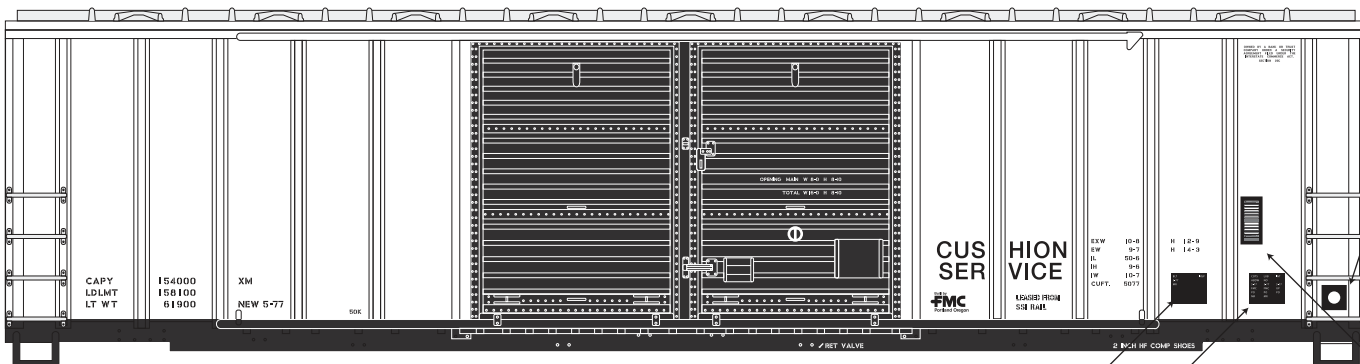

This Minical Set Will letter FMC 5077, 5277, and 5347 cubic foot boxcars.  
 Included are a variety of "Cushion Service" and door markings specific to these cars. This set is also available in BLACK as MC-5023.

USE WITH: MC-4280, MC-5002, MC-5003, MC-5012

MICROSCALE Decal  
 HO Scale MC-5024  
 N Scale 60-5024

COTS Panel MC-5003

Wheel Dots MC-5012

COTS Panel MC-5002

ACI Label MC-4280 or 60-4280

visit us online!  
[www.microscale.com](http://www.microscale.com)  
 sign up for the  
 monthly newsletter!