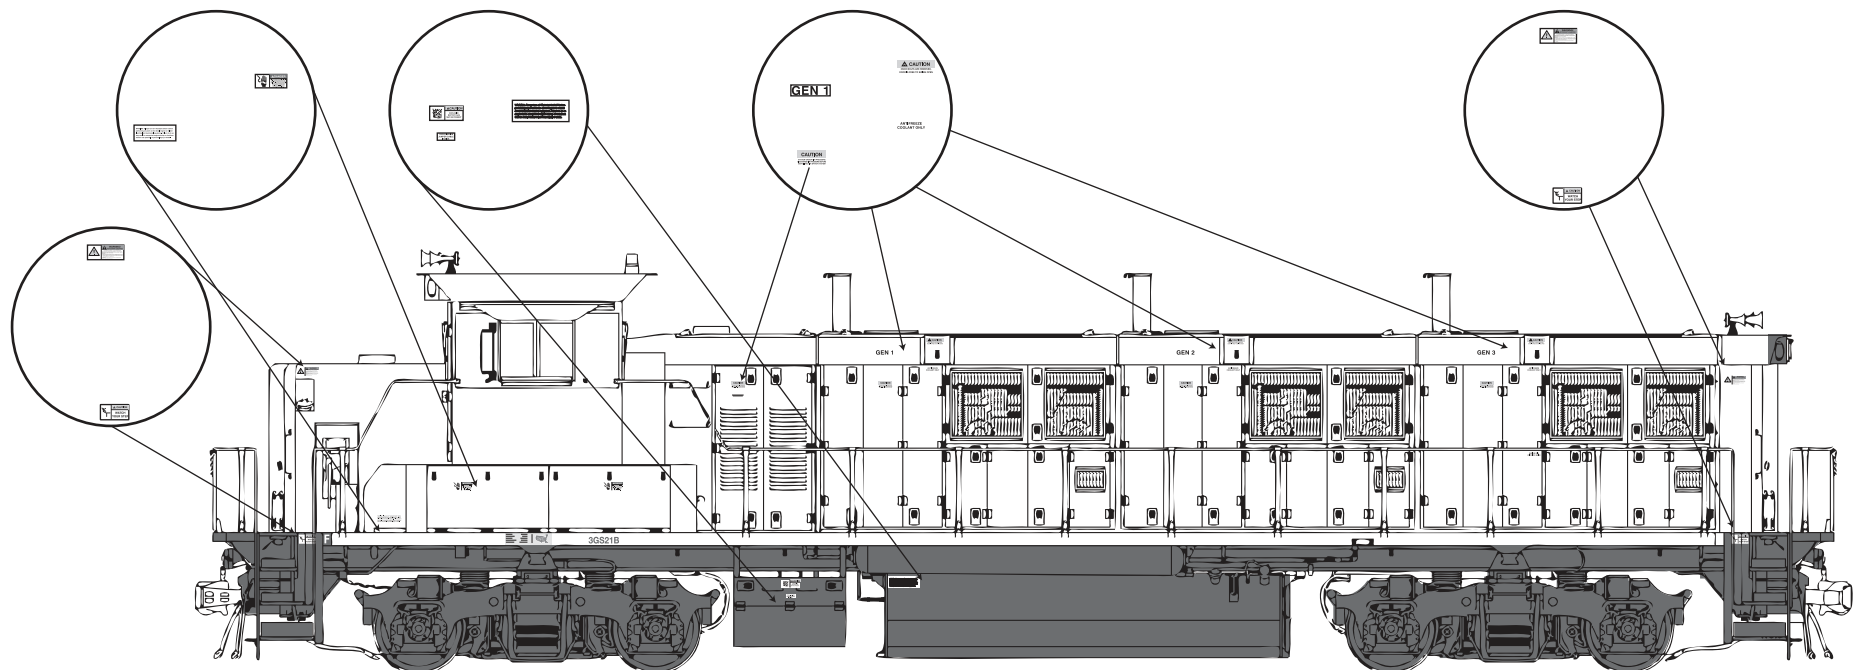

This set will cover a variety of NRE and RailPower and GenSet switchers for various railroads. There are decals to letter each Generator Set Starting with GEN 1 and going to GEN3. When applying decals, although the instructions provide one such loption for locating the data. consult photographs to ensure accurate results.

MICROSCALE Decal
HO Scale MC-5025
N Scale 60-5025

USE WITH: 87-527 (GE and EMD Diesel Data 1989+)

visit us online!
www.microscale.com
sign up for the
monthly newsletter!

Photos and data available here:
<http://rrpicturearchives.net/>