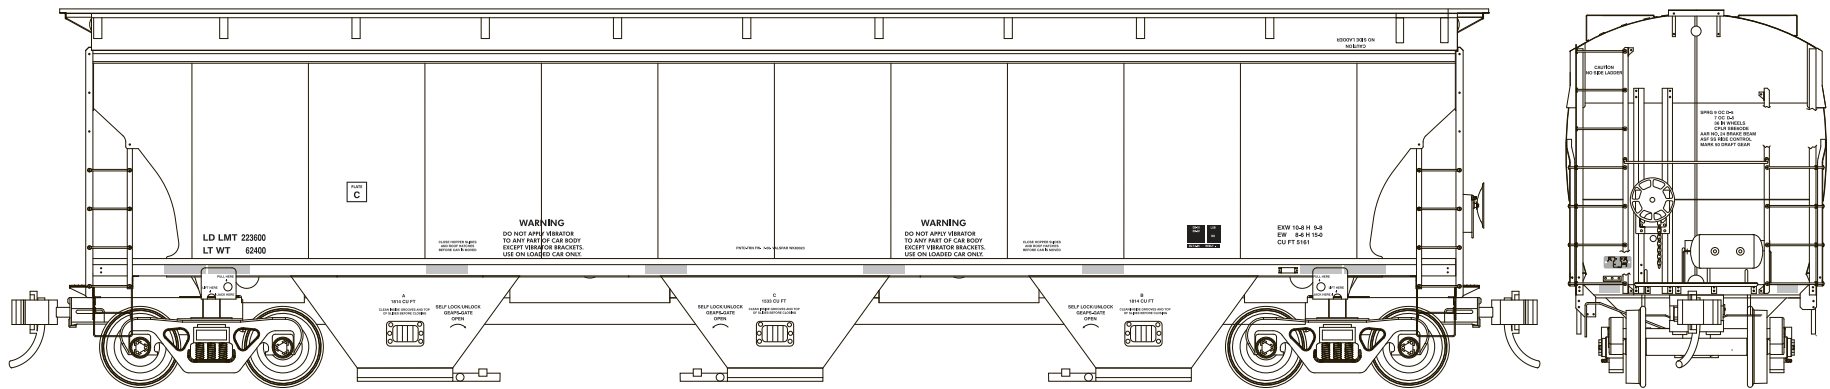

As the millenium moves forward, many railroads are retiring their older covered and older ACF CenterFlow hoppers in favor of the modern Trinity hoppers with greater capacity then the predecessor hoppers. This decal sheet wil letter Trinity 3250, 5188, and 5461I cubic foot hoppers with BLACK lettering. For WHITE use MC-5027 or 60-5027 in N-scale.

MICROSCALE Decal
HO Scale MC-5026
N Scale 60-5026

USE WITH: 87-1285, 87-1303, 87-1325 Stencil Lettering Sheets

visit us online!
www.microscale.com
sign up for the
monthly newsletter!

Paint Info:
Car Painted Entirely Model Masters 2077 Licht Grau