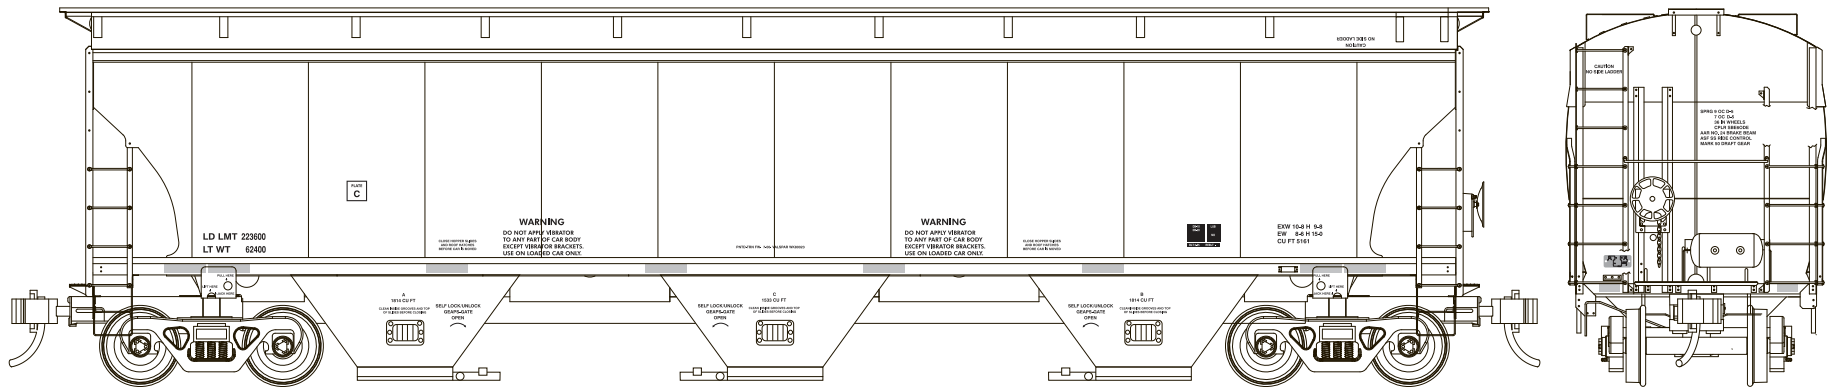

As the millenium moves forward, many railroads are retiring their older covered and older ACF CenterFlow hoppers in favor of the modern Trinity hoppers with greater capacity then the predecessor hoppers. This decal sheet wil letter Trinity 3250, 5188, and 5461I cubic foot hoppers with WHITE lettering. For BLACK use MC-5026 or 60-5026 in N-scale.

MICROSCALE Decal
HO Scale MC-5027
N Scale 60-5027

USE WITH: 87-1284, 87-1302, 87-1324 (Stencil Lettering Sheets) 87-1288 (BNSF White Lettering Swosh Logo)

visit us online!
www.microscale.com
sign up for the
monthly newsletter!