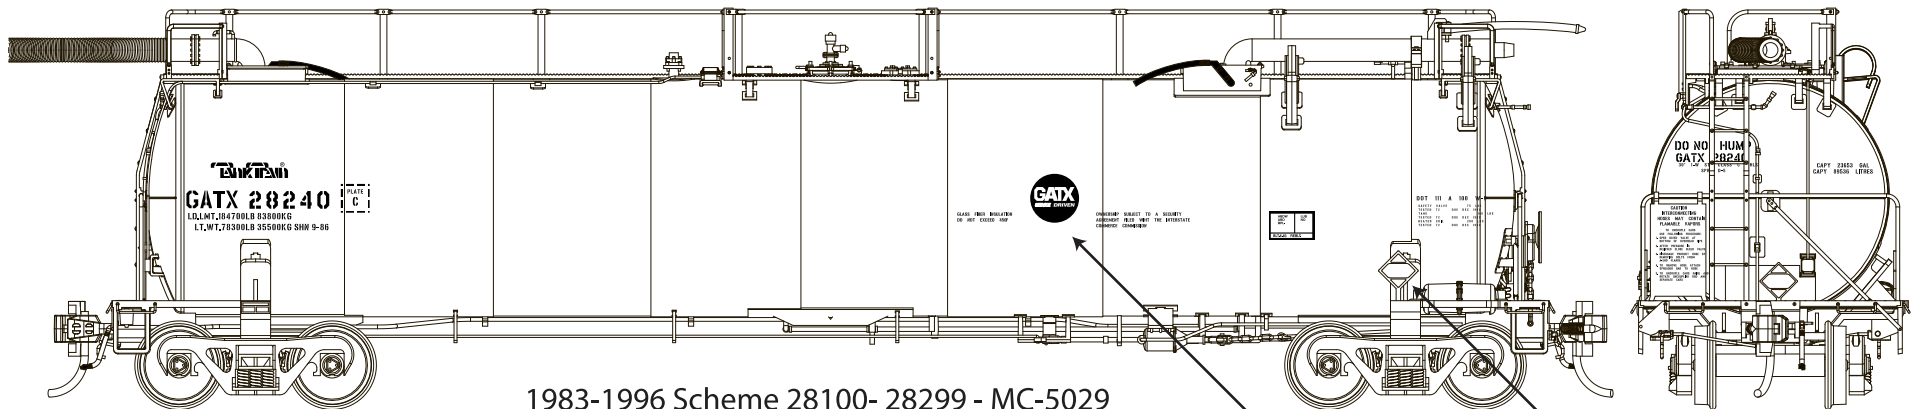

The GATX TankTrain is a unit oil train made up of semi-permanently interconnected tank cars designed for efficient loading and unloading. The cars are connected in groups of around 13 cars, allowing the entire train to be loaded from a central loading tower instead of loading each car individually. This decal set will allow the renumbering of the Athearn Genesis TankTrain. Additional decals are available to follow the lettering changes over the years of service of this unique train.

MICROSCALE Decal  
HO Scale MC-5028  
HO Scale MC-5029

USE WITH: 87-625 (Tank Train Full Set) 87-975 (HazMat Placards)

87-625  
Applied Late 1980s

87-975  
HazMat

**Contributors:**  
Craig Walker  
Chris Butts

**Paint Info:**  
Trucks, Tank, Underframe Painted Testors - Black 1147