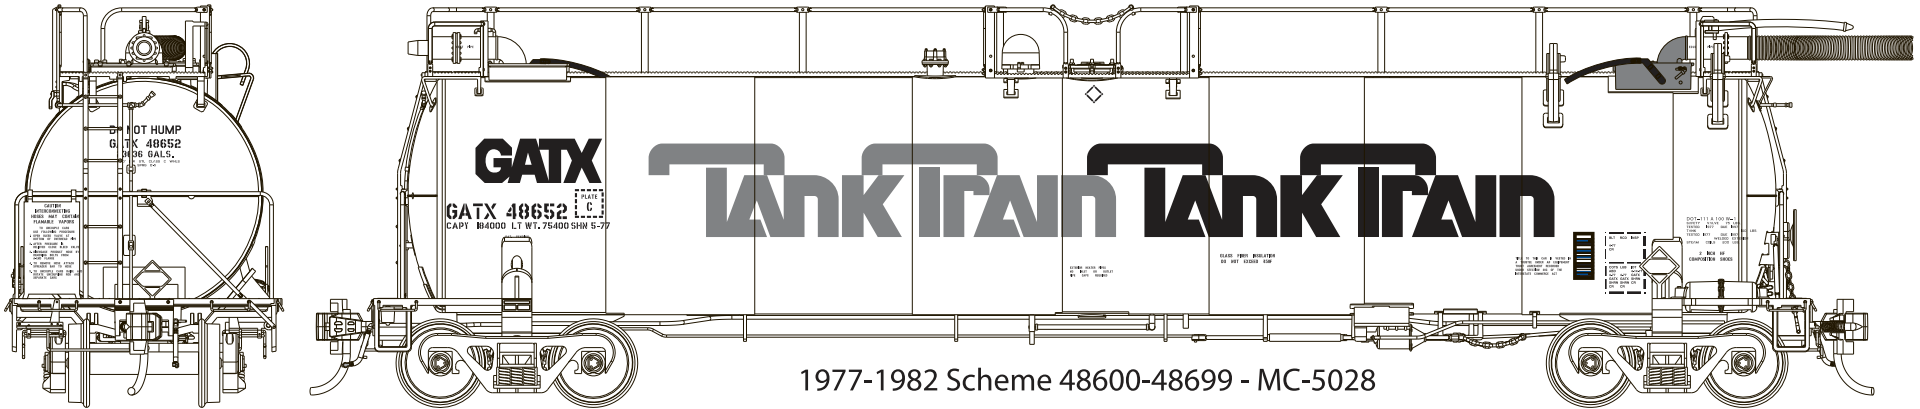

The GATX TankTrain is a unit oil train made up of semi-permanently interconnected tank cars designed for efficient loading and unloading. The cars are connected in groups of around 13 cars, allowing the entire train to be loaded from a central loading tower instead of loading each car individually. This decal set will allow the renumbering of the Athearn Genesis TankTrain. Additional decals are available to follow the lettering changes over the years of service of this unique train.

MICROSCALE Decal  
HO Scale MC-5028  
HO Scale MC-5029

USE WITH: 87-625 (Tank Train Full Set) 87-975 (HazMat Placards)

87-625  
Applied Late 1980s

87-975  
HazMat

**Contributors:**  
Craig Walker  
Chris Butts

**Paint Info:**  
Trucks, Tank, Underframe Painted Testors - Black 1147