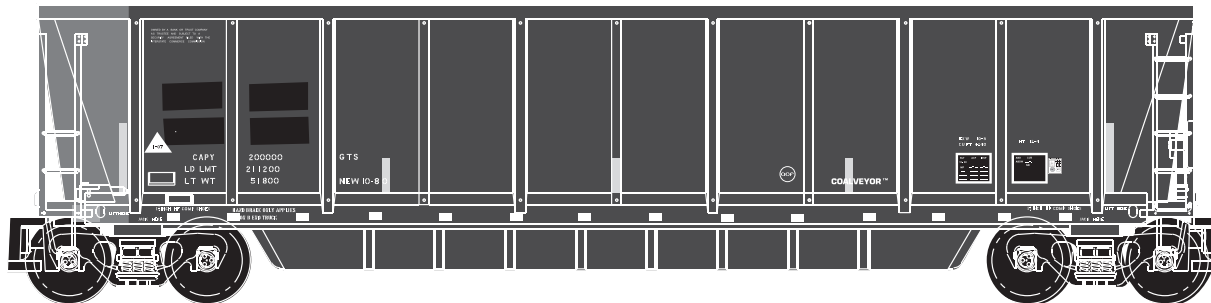

This set will cover data and other markings for a variety of ACF and Thrall Coalveyor and other coal hauling type hoppers. The set is in white, lettering in WHITE is available on MC-5033. For other scales WHITE is on 60-5033 or 48-5033.

MICROSCALE Decal
O Scale 48-5034
HO Scale MC-5034
N Scale 60-5034

visit us online!

www.microscale.com

sign up for the
monthly newsletter!

Paint Info:

Car Painted Model Masters - Gloss Black 1747

Photos and data available here: