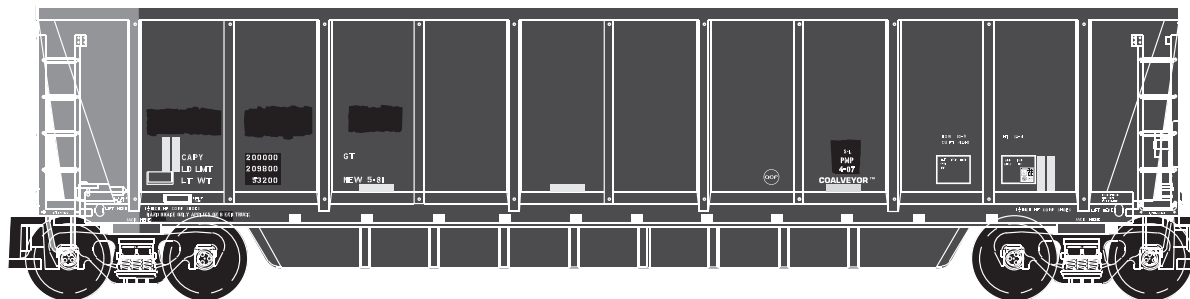

This set will cover data and other markings for a variety of ACF and Thrall Coalveyor and other coal hauling type hoppers. The set is in white, lettering in WHITE is available on MC-5033. For other scales WHITE is on 60-5033 or 48-5033.

MICROSCALE Decal
O Scale 48-5034
HO Scale MC-5034
N Scale 60-5034

visit us online!

www.microscale.com

sign up for the
monthly newsletter!

Paint Info:

Car Painted Model Masters - Gloss Black 1747

Photos and data available here: