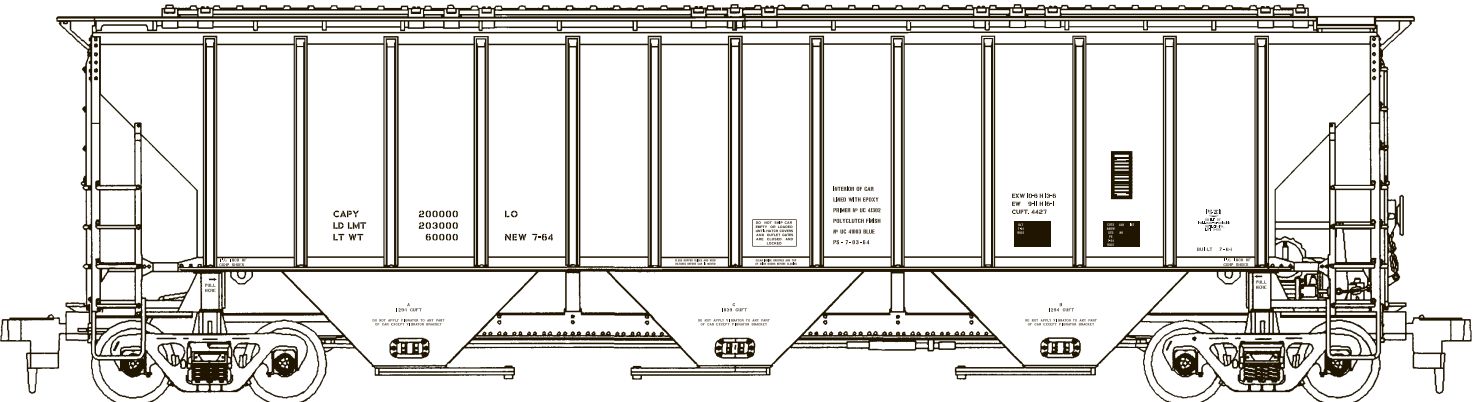

Use with sets: MC-4280 (ACI Labels), MC-5002 (Lube Plates 1970+), MC-5003 (Lube Plates 1970-1980s), MC-5017 (Pullman Standard Hopper Data Black), MC-5018 (Pullman Standard Hopper Data White) 87-1483 (NAHX, PTLX, TLCX reporting mark font Black) and 87-1484 (NAHX, PTLX, TLCX reporting mark font White) 87-2, 87-260 for more lettering options

MICROSCALE Decal
HO Scale MC-5038
N Scale 60-5038
HO Scale MC-5037
N Scale 60-5037

visit us online!
www.microscale.com
sign up for the
monthly newsletter!

Photos and data available here:
<http://www.fallenflags.org/>