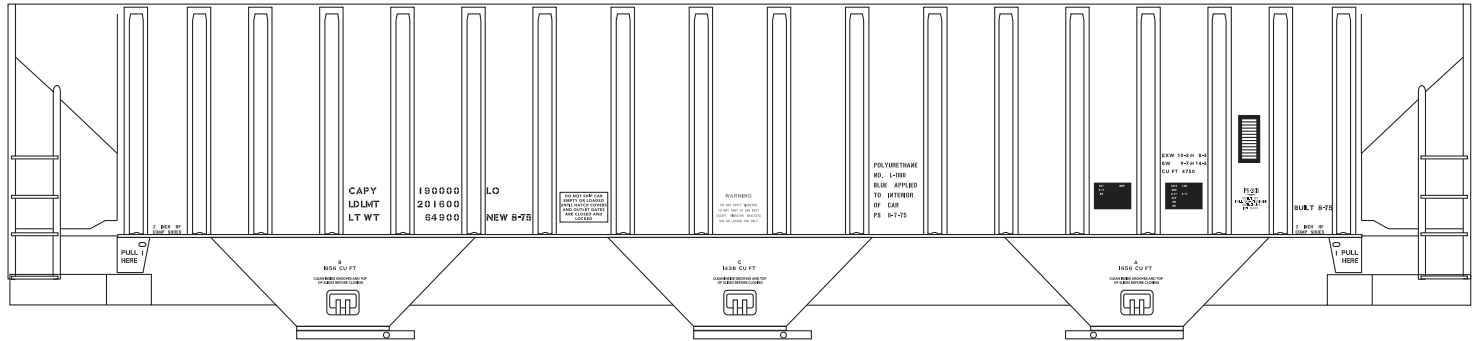

Use with sets: MC-4280 (ACI Labels), MC-5002 (Lube Plates 1970+), MC-5003 (Lube Plates 1970-1980s), MC-5017 (Pullman Standard Hopper Data Black), MC-5018 (Pullman Standard Hopper Data White) 87-1483 (NAHX, PTLX, TLCX reporting mark font Black) and 87-1484 (NAHX, PTLX, TLCX reporting mark font White) 87-2, 87-260 for more lettering options

MICROSCALE Decal
HO Scale MC-5038
N Scale 60-5038
HO Scale MC-5037
N Scale 60-5037

visit us online!
www.microscale.com
sign up for the
monthly newsletter!

Photos and data available here:
<http://www.fallenflags.org/>