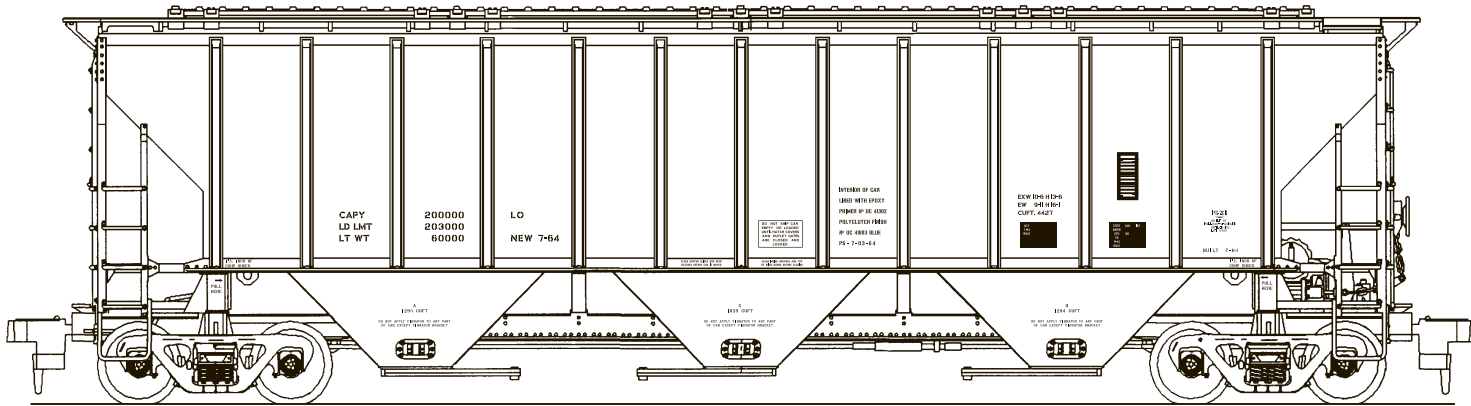

Use with sets: MC-4280 (ACI Labels), MC-5002 (Lube Plates 1970+), MC-5003 (Lube Plates 1970-1980s), MC-5017 (Pullman Standard Hopper Data Black), MC-5018 (Pullman Standard Hopper Data White) 87-1483 (NAHX, PTLX, TLCX reporting mark font Black) and 87-1484 (NAHX, PTLX, TLCX reporting mark font White) 87-2, 87-260 for more lettering options

MICROSCALE Decal
HO Scale MC-5038
N Scale 60-5038
HO Scale MC-5037
N Scale 60-5037

visit us online!
www.microscale.com
sign up for the
monthly newsletter!

Photos and data available here:
<http://www.fallenflags.org/>