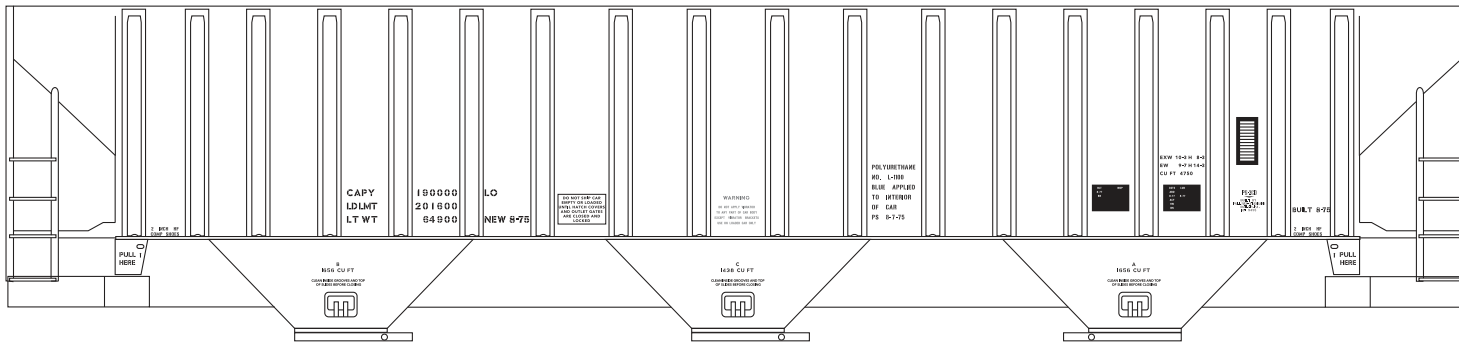

Use with sets: MC-4280 (ACI Labels), MC-5002 (Lube Plates 1970+), MC-5003 (Lube Plates 1970-1980s), MC-5017 (Pullman Standard Hopper Data Black), MC-5018 (Pullman Standard Hopper Data White) 87-1483 (NAHX, PTLX, TLCX reporting mark font Black) and 87-1484 (NAHX, PTLX, TLCX reporting mark font White) 87-2, 87-260 for more lettering options

MICROSCALE Decal
 HO Scale MC-5038
 N Scale 60-5038
 HO Scale MC-5037
 N Scale 60-5037

visit us online!
www.microscale.com
 sign up for the
 monthly newsletter!

Photos and data available here:
<http://www.fallenflags.org/>