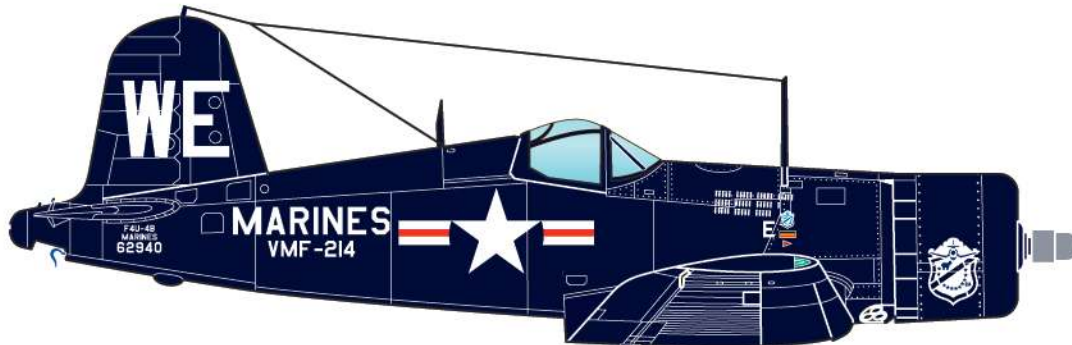

AC48-0065  
AC72-0065

Microscale Decals  
F4U Corsair

AU-1 129401 VMF-323 No.24  
FS 15042 Gloss Sea Blue all surfaces

F4U-4B VMF-214 No.62940 WE18  
Pilot Lt. Joe Bibby  
FS 15042 Gloss Sea Blue all surfaces

AC48-0065  
AC72-0065

Microscale Decals  
F4U Corsair

FG-1A 14056 VMF-122 "Mary"  
Pilot Maj. "Effie" Pierce

F4U-1 VMF-214 No.86 "LucyBelle"  
Pilot Maj. Gregory "Pappy" Boyinton

FS 25042 Semi-Gloss Sea Blue, horizontal flying surfaces, ie. wing tops.

FS 35042 Non-Specular Sea Blue, fuselage spine, fuselage down to the wing root, and leading edges of wings.

FS 35164 Intermediate Blue, fuselage sides, vertical fin, rudder and under side of the wings from the wingfold out.