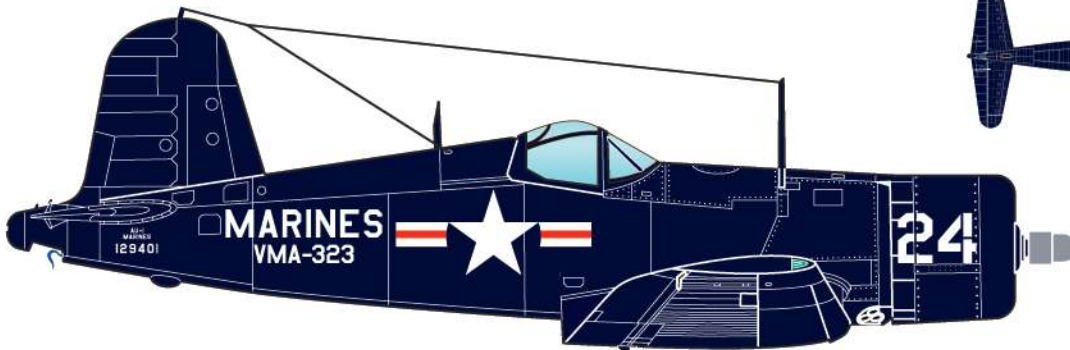

AC48-0065  
AC72-0065

Microscale Decals  
F4U Corsair

AU-1 129401 VMF-323 No.24  
FS 15042 Gloss Sea Blue all surfaces

F4U-4B VMF-214 No.62940 WE18  
Pilot Lt. Joe Bibby  
FS 15042 Gloss Sea Blue all surfaces

AC48-0065  
AC72-0065

Microscale Decals  
F4U Corsair

FG-1A 14056 VMF-122 "Mary"  
Pilot Maj. "Effie" Pierce

F4U-1 VMF-214 No.86 "LucyBelle"  
Pilot Maj. Gregory "Pappy" Boyinton

FS 25042 Semi-Gloss Sea Blue, horizontal flying surfaces, ie. wing tops.

FS 35042 Non-Specular Sea Blue, fuselage spine, fuselage down to the wing root, and leading edges of wings.

FS 35164 Intermediate Blue, fuselage sides, vertical fin, rudder and under side of the wings from the wingfold out.

FS 37875 Insignia White, bottom of fuselage, bottom of horizontal stabilizers, countershading under the horiz. stabs., bottom of wings inward from the wingfold joint, landing gear, wheels and inside of the wheel bays and gear doors.