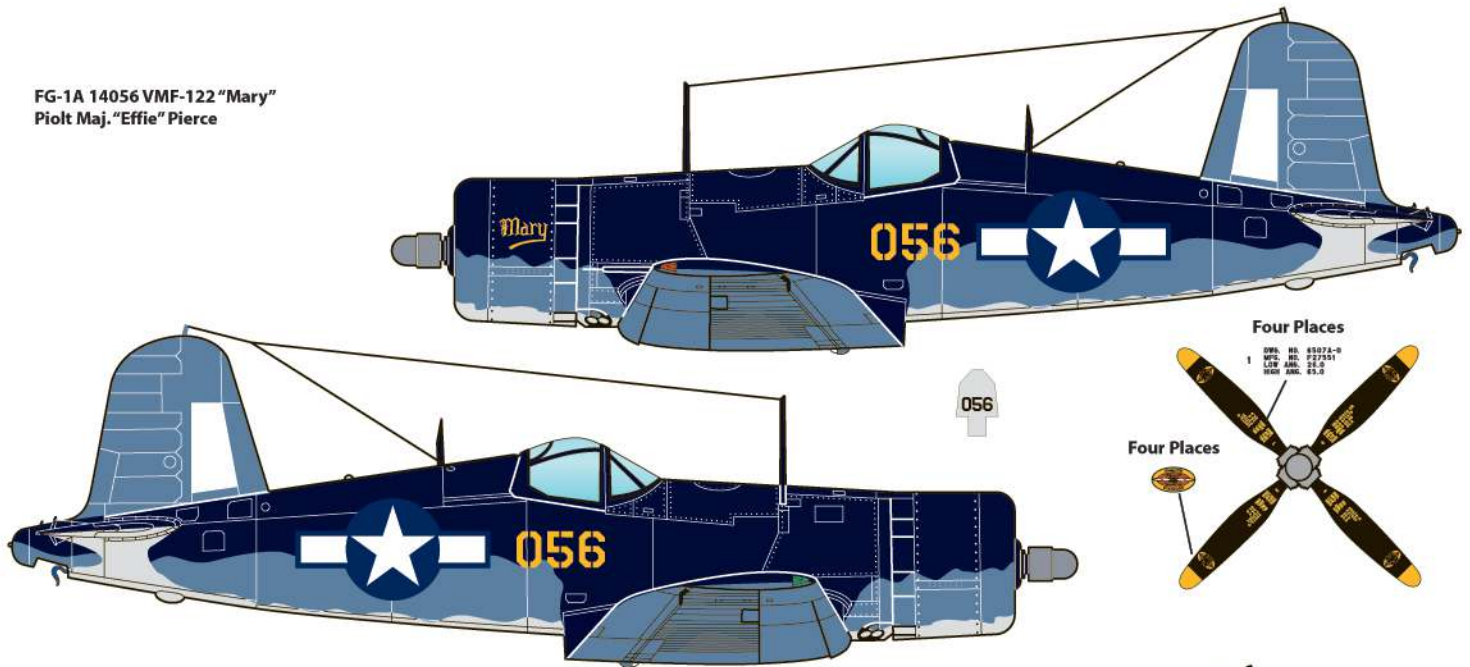

AC48-0065  
AC72-0065

Microscale Decals  
F4U Corsair

AU-1 129401 VMF-323 No.24  
FS 15042 Gloss Sea Blue all surfaces

F4U-4B VMF-214 No.62940 WE18  
Pilot Lt. Joe Bibby  
FS 15042 Gloss Sea Blue all surfaces

AC48-0065  
AC72-0065

Microscale Decals  
F4U Corsair

FG-1A 14056 VMF-122 "Mary"  
Pilot Maj. "Effie" Pierce

F4U-1 VMF-214 No.86 "LucyBelle"  
Pilot Maj. Gregory "Pappy" Boyinton

FS 25042 Semi-Gloss Sea Blue, horizontal flying surfaces, ie. wing tops.

FS 35042 Non-Specular Sea Blue, fuselage spine, fuselage down to the wing root, and leading edges of wings.

FS 35164 Intermediate Blue, fuselage sides, vertical fin, rudder and under side of the wings from the wingfold out.

FS 37875 Insignia White, bottom of fuselage, bottom of horizontal stabilizers, countershading under the horiz. stabs., bottom of wings inward from the wingfold joint, landing gear, wheels and inside of the wheel bays and gear doors.