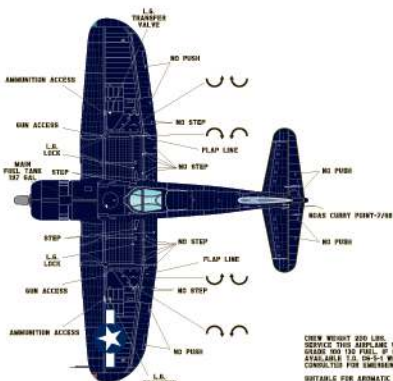

AC48-0065  
AC72-0065

Microscale Decals  
F4U Corsair

AU-1 129401 VMF-323 No.24  
FS 15042 Gloss Sea Blue all surfaces

F4U-4B VMF-214 No.62940 WE18  
Pilot Lt. Joe Bibby  
FS 15042 Gloss Sea Blue all surfaces

AC48-0065  
AC72-0065

Microscale Decals  
F4U Corsair

FG-1A 14056 VMF-122 "Mary"  
Pilot Maj. "Effie" Pierce

F4U-1 VMF-214 No.86 "LucyBelle"  
Pilot Maj. Gregory "Pappy" Boyinton

FS 25042 Semi-Gloss Sea Blue, horizontal flying surfaces, ie. wing tops.

FS 35042 Non-Specular Sea Blue, fuselage spine, fuselage down to the wing root, and leading edges of wings.

FS 35164 Intermediate Blue, fuselage sides, vertical fin, rudder and under side of the wings from the wingfold out.

FS 37875 Insignia White, bottom of fuselage, bottom of horizontal stabilizers, countershading under the horiz. stabs., bottom of wings inward from the wingfold joint, landing gear, wheels and inside of the wheel bays and gear doors.