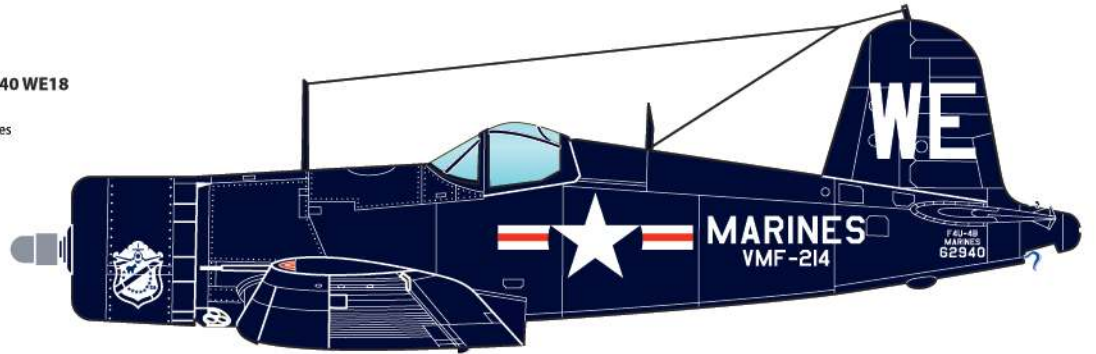

AC48-0065  
AC72-0065

Microscale Decals  
F4U Corsair

AU-1 129401 VMF-323 No.24  
FS 15042 Gloss Sea Blue all surfaces

F4U-4B VMF-214 No.62940 WE18  
Pilot Lt. Joe Bibby  
FS 15042 Gloss Sea Blue all surfaces

AC48-0065  
AC72-0065

Microscale Decals  
F4U Corsair

FG-1A 14056 VMF-122 "Mary"  
Pilot Maj. "Effie" Pierce

F4U-1 VMF-214 No.86 "LucyBelle"  
Pilot Maj. Gregory "Pappy" Boyinton

FS 25042 Semi-Gloss Sea Blue, horizontal flying surfaces, ie. wing tops.

FS 35042 Non-Specular Sea Blue, fuselage spine, fuselage down to the wing root, and leading edges of wings.

FS 35164 Intermediate Blue, fuselage sides, vertical fin, rudder and under side of the wings from the wingfold out.