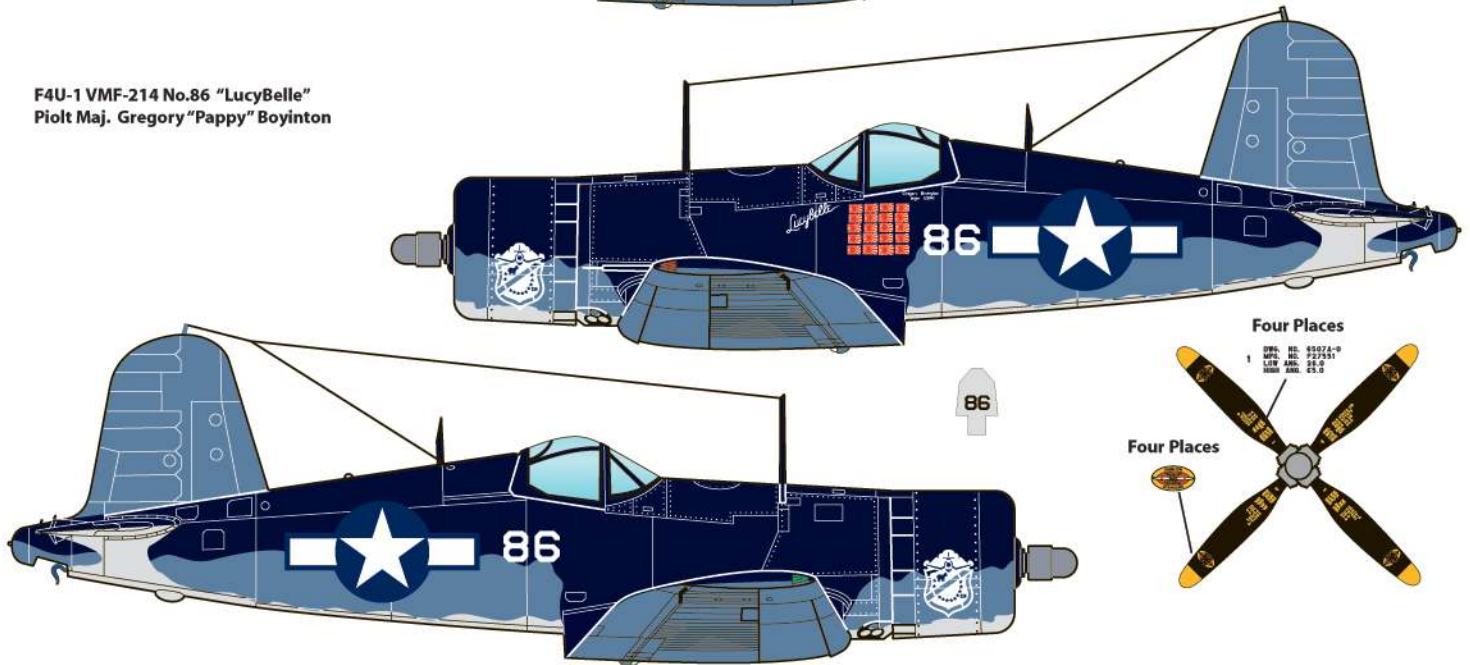

AC48-0065  
AC72-0065

Microscale Decals  
F4U Corsair

AU-1 129401 VMF-323 No.24  
FS 15042 Gloss Sea Blue all surfaces

F4U-4B VMF-214 No.62940 WE18  
Pilot Lt. Joe Bibby  
FS 15042 Gloss Sea Blue all surfaces

AC48-0065  
AC72-0065

Microscale Decals  
F4U Corsair

FG-1A 14056 VMF-122 "Mary"  
Pilot Maj. "Effie" Pierce

F4U-1 VMF-214 No.86 "LucyBelle"  
Pilot Maj. Gregory "Pappy" Boyinton

FS 25042 Semi-Gloss Sea Blue, horizontal flying surfaces, ie. wing tops.

FS 35042 Non-Specular Sea Blue, fuselage spine, fuselage down to the wing root, and leading edges of wings.

FS 35164 Intermediate Blue, fuselage sides, vertical fin, rudder and under side of the wings from the wingfold out.

FS 37875 Insignia White, bottom of fuselage, bottom of horizontal stabilizers, countershading under the horiz. stabs., bottom of wings inward from the wingfold joint, landing gear, wheels and inside of the wheel bays and gear doors.