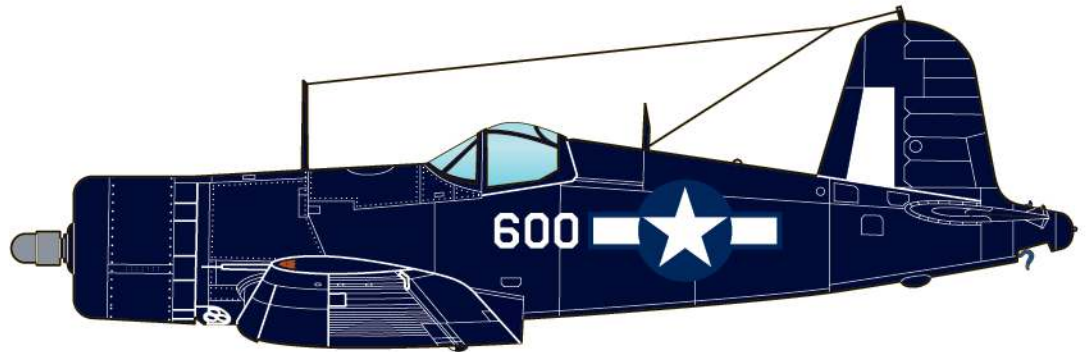

### Microscale Decals F4U Corsair

F4U-1D VMF-441 No.422 "Palpatin' Pauli"  
Pilot Captain Floyd C. Kirkpatrick  
FS 15042 Gloss Sea Blue all surfaces

F4U-1VMF-122 No.600  
Pilot 1st. Lt. Don Wilson  
FS 15042 Gloss Sea Blue all surfaces

# Microscale Decals F4U Corsair

F4U-1 17649 VF-17 No.1 "Big Hog"  
Pilot Lt. Cdr John T. Blackburn

FS 25042 Semi-Gloss Sea Blue, horizontal flying surfaces, ie. wing tops.

FS 35042 Non-Specular Sea Blue, fuselage spine, fuselage down to the wing root, and leading edges of wings.