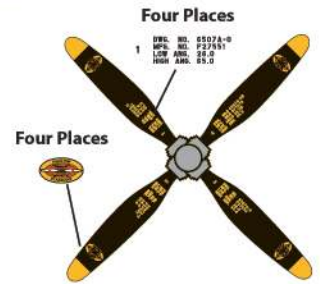

### Microscale Decals F4U Corsair

F4U-1D VMF-441 No.422 "Palpatin' Pauli"  
Pilot Captain Floyd C. Kirkpatrick  
FS 15042 Gloss Sea Blue all surfaces

F4U-1VMF-122 No.600  
Pilot 1st. Lt. Don Wilson  
FS 15042 Gloss Sea Blue all surfaces

# Microscale Decals F4U Corsair

F4U-1 17649 VF-17 No.1 "Big Hog"  
Pilot Lt. Cdr John T. Blackburn

FS 25042 Semi-Gloss Sea Blue, horizontal flying surfaces, ie. wing tops.

FS 35042 Non-Specular Sea Blue, fuselage spine, fuselage down to the wing root, and leading edges of wings.