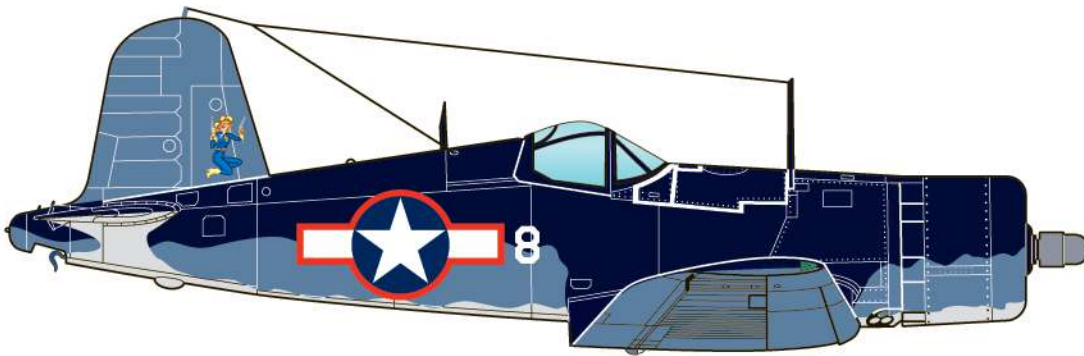

### Microscale Decals F4U Corsair

F4U-1D VMF-441 No.422 "Palpatin' Pauli"  
Pilot Captain Floyd C. Kirkpatrick  
FS 15042 Gloss Sea Blue all surfaces

F4U-1VMF-122 No.600  
Pilot 1st. Lt. Don Wilson  
FS 15042 Gloss Sea Blue all surfaces

# Microscale Decals F4U Corsair

F4U-1 17649 VF-17 No.1 "Big Hog"  
Pilot Lt. Cdr John T. Blackburn

FS 25042 Semi-Gloss Sea Blue, horizontal flying surfaces, ie. wing tops.

FS 35042 Non-Specular Sea Blue, fuselage spine, fuselage down to the wing root, and leading edges of wings.