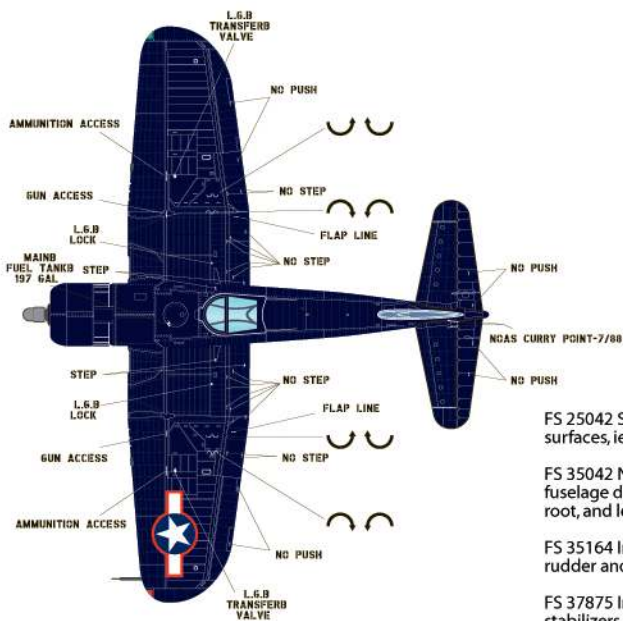

### Microscale Decals F4U Corsair

F4U-1D VMF-441 No.422 "Palpatin' Pauli"  
Pilot Captain Floyd C. Kirkpatrick  
FS 15042 Gloss Sea Blue all surfaces

F4U-1VMF-122 No.600  
Pilot 1st. Lt. Don Wilson  
FS 15042 Gloss Sea Blue all surfaces

# Microscale Decals F4U Corsair

F4U-1 17649 VF-17 No.1 "Big Hog"  
Pilot Lt. Cdr John T. Blackburn

FS 25042 Semi-Gloss Sea Blue, horizontal flying surfaces, ie. wing tops.

FS 35042 Non-Specular Sea Blue, fuselage spine, fuselage down to the wing root, and leading edges of wings.