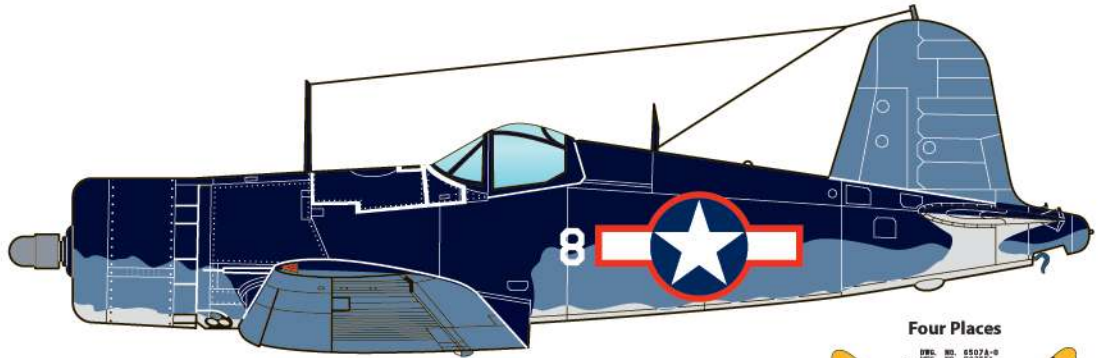

### Microscale Decals F4U Corsair

F4U-1D VMF-441 No.422 "Palpatin' Pauli"  
Pilot Captain Floyd C. Kirkpatrick  
FS 15042 Gloss Sea Blue all surfaces

F4U-1VMF-122 No.600  
Pilot 1st. Lt. Don Wilson  
FS 15042 Gloss Sea Blue all surfaces

# Microscale Decals F4U Corsair

F4U-1 17649 VF-17 No.1 "Big Hog"  
Pilot Lt. Cdr John T. Blackburn

FS 25042 Semi-Gloss Sea Blue, horizontal flying surfaces, ie. wing tops.

FS 35042 Non-Specular Sea Blue, fuselage spine, fuselage down to the wing root, and leading edges of wings.