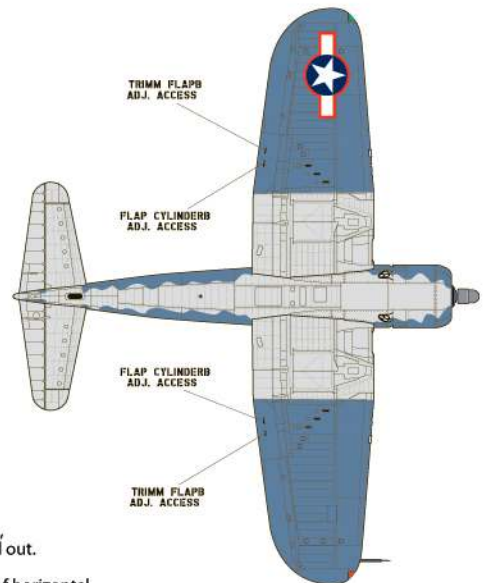

### Microscale Decals F4U Corsair

F4U-1D VMF-441 No.422 "Palpatin' Pauli"  
Pilot Captain Floyd C. Kirkpatrick  
FS 15042 Gloss Sea Blue all surfaces

F4U-1VMF-122 No.600  
Pilot 1st. Lt. Don Wilson  
FS 15042 Gloss Sea Blue all surfaces

# Microscale Decals F4U Corsair

F4U-1 17649 VF-17 No.1 "Big Hog"  
Pilot Lt. Cdr John T. Blackburn

FS 25042 Semi-Gloss Sea Blue, horizontal flying surfaces, ie. wing tops.

FS 35042 Non-Specular Sea Blue, fuselage spine, fuselage down to the wing root, and leading edges of wings.