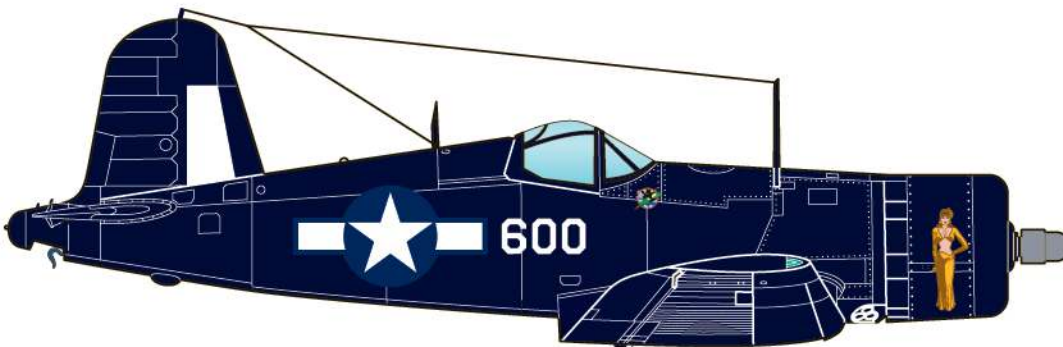

### Microscale Decals F4U Corsair

F4U-1D VMF-441 No.422 "Palpatin' Pauli"  
Pilot Captain Floyd C. Kirkpatrick  
FS 15042 Gloss Sea Blue all surfaces

F4U-1VMF-122 No.600  
Pilot 1st. Lt. Don Wilson  
FS 15042 Gloss Sea Blue all surfaces

# Microscale Decals F4U Corsair

F4U-1 17649 VF-17 No.1 "Big Hog"  
Pilot Lt. Cdr John T. Blackburn

FS 25042 Semi-Gloss Sea Blue, horizontal flying surfaces, ie. wing tops.

FS 35042 Non-Specular Sea Blue, fuselage spine, fuselage down to the wing root, and leading edges of wings.