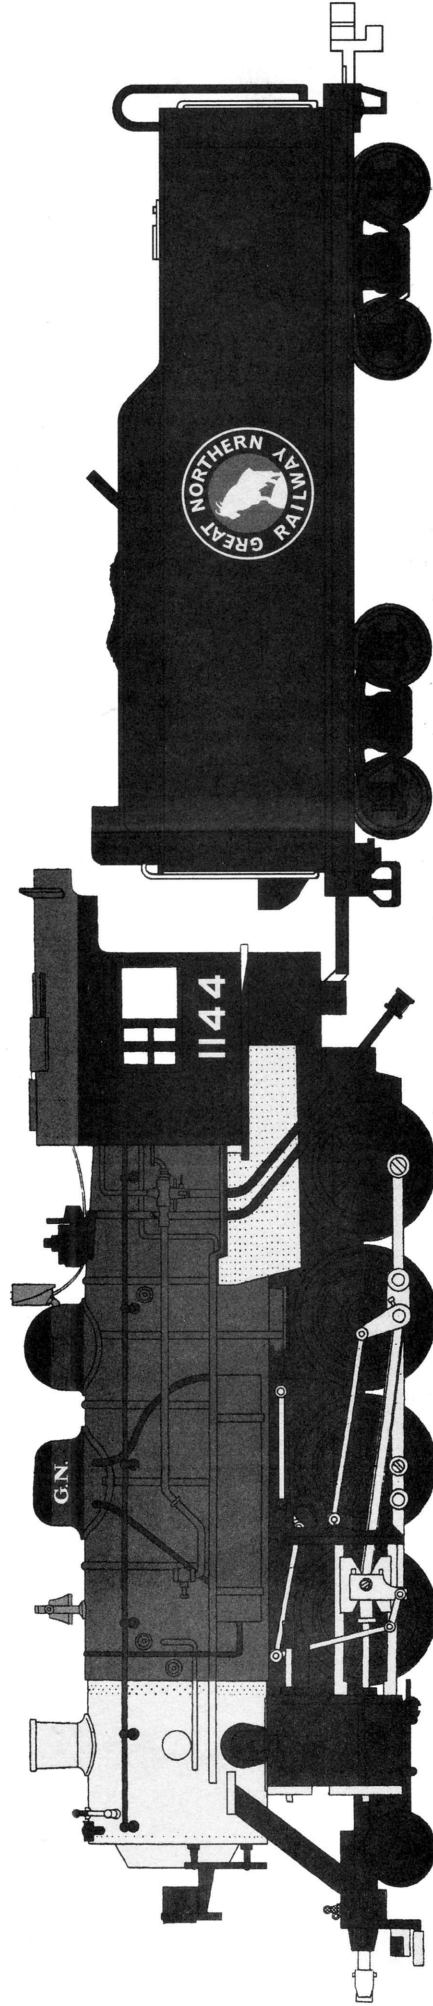

MICROSCALE Decal
HO Scale 87-1261
N Scale 60-1261
Great Northern
Steam Locomotives

Diagram shows general paint and lettering on a typical 2-8-0 Consolidation.
Due to the wide variety of locomotives owned by the GN, please refer
to prototype photos of the engine(s) you wish to model.

For more information
on the Microscale line of model
railroad decals, visit us on-line at:
<http://www.microscale.com>

Painting
Basic locomotive and tender color is Black.
Cab roof on some classes was painted Red.
Boiler jacket on some classes was painted green.
Smokebox was usually Graphite.