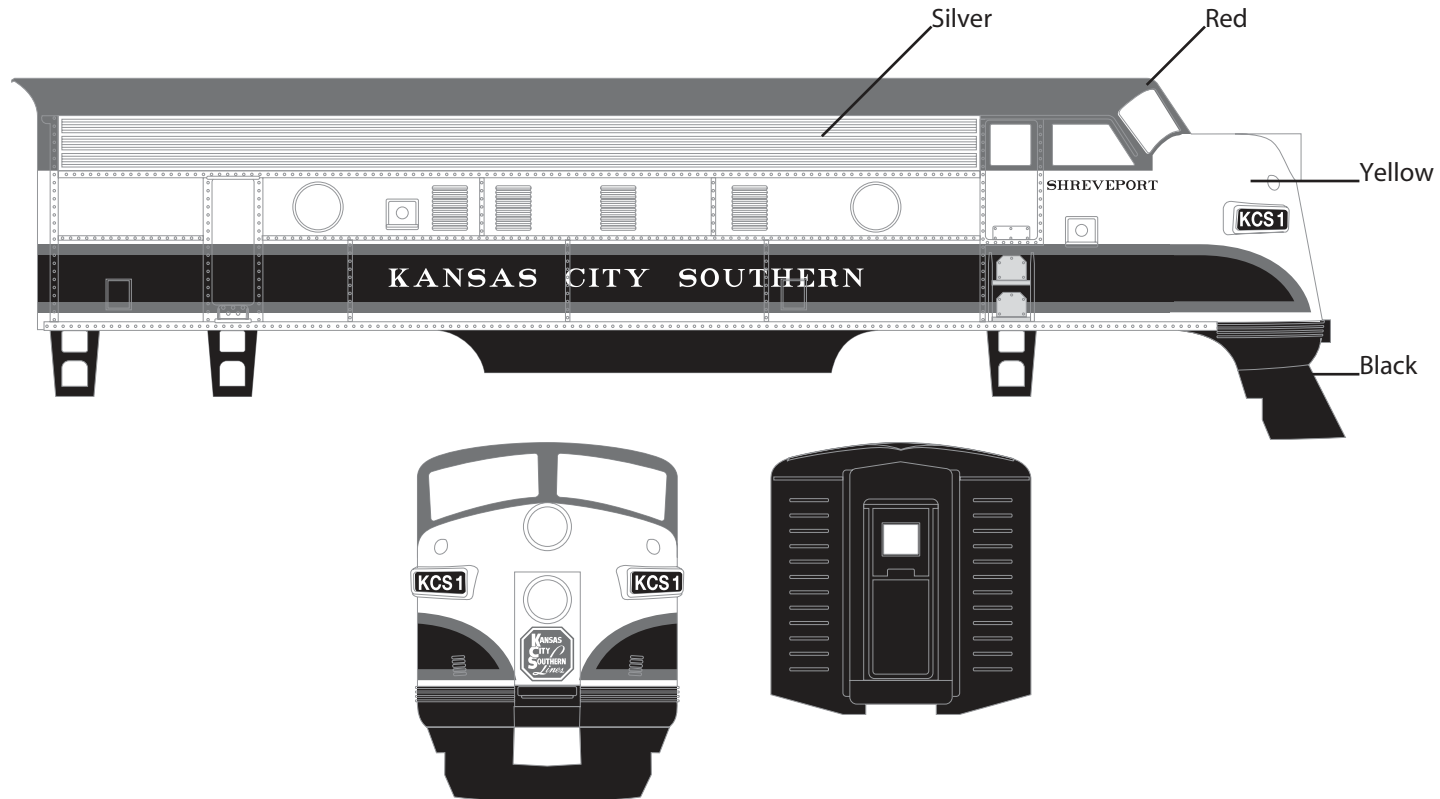

As KCS stepped into the international market the reinvigorated their Executive F Units and adorned them with their famous "Southern Belle" scheme. This set allows you to do both the current scheme as well as the former executive scheme. Refer to photos to best match the prototype.

MICROSCALE Decal
HO Scale 87-1295
N Scale 60-1295

Paint Info:

Body - Floquil CSX Yellow F110356
Underframe - Floquil CSX Black F110354
Roof - Floquil SOO Line Red F110450
Silver - Testors Silver

Photos and data available here:
<http://www.fallenflags.org/>