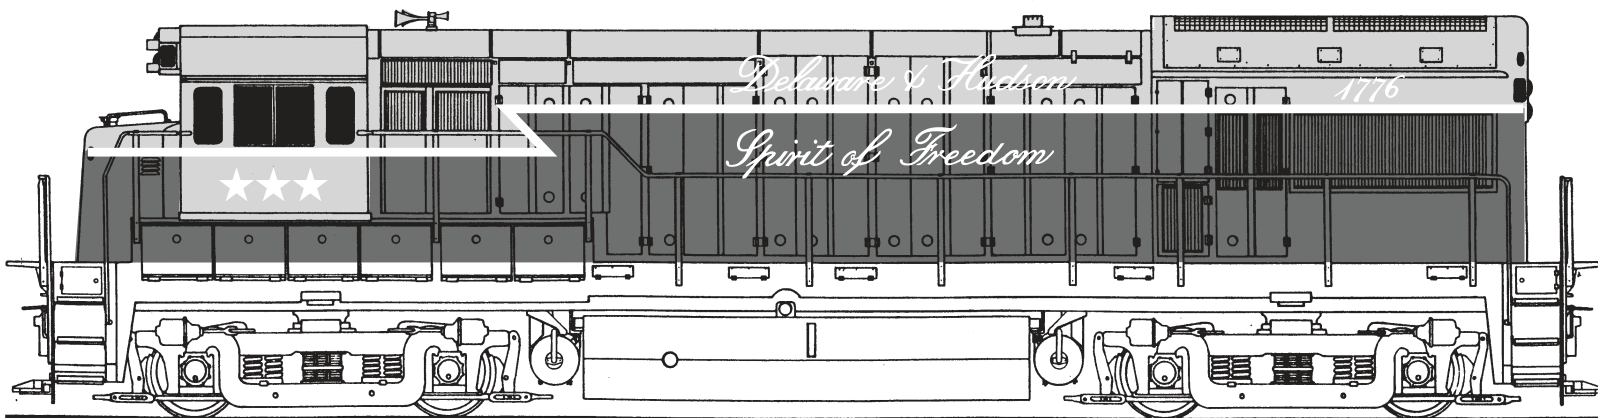

Delaware & Hudson entered the Bicentennial locomotive celebration with two locomotives. A U23B #1776 (Depicted) and an RS3 #1976 later renumbered 506. This decal set provides what you need to accurately letter these two locomotive.

MICROSCALE Decal  
HO Scale 87-1312  
N Scale 60-1312

visit us online!

[www.microscale.com](http://www.microscale.com)

sign up for the  
monthly newsletter!

**Paint Info:**

Roof and Cab - Floquil Caboose Red - B110020