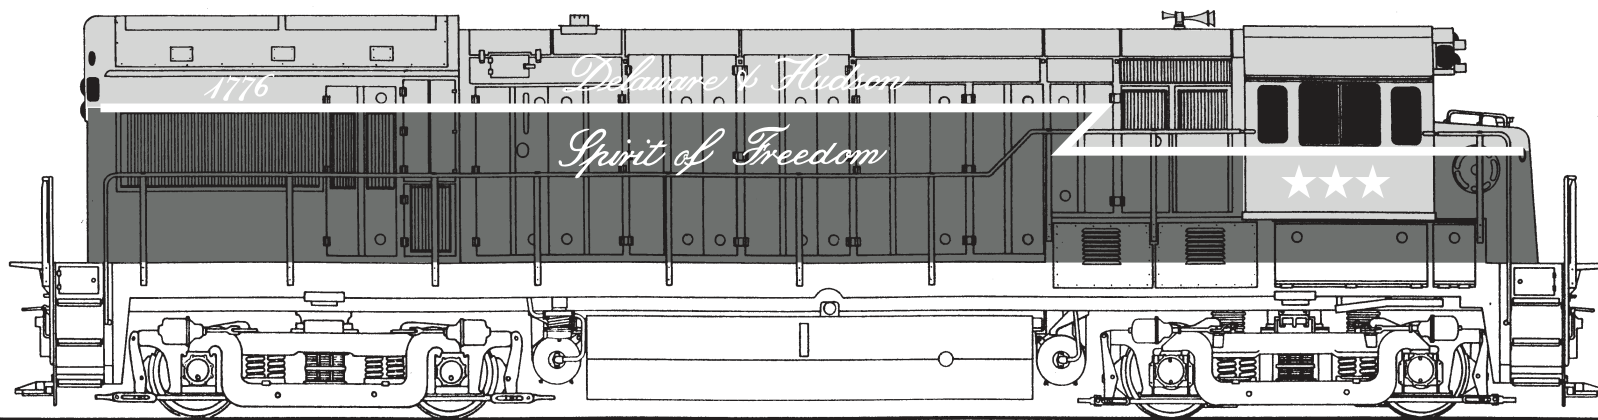

Delaware & Hudson entered the Bicentennial locomotive celebration with two locomotives. A U23B #1776 (Depicted) and an RS3 #1976 later renumbered 506. This decal set provides what you need to accurately letter these two locomotive.

MICROSCALE Decal  
HO Scale 87-1312  
N Scale 60-1312

visit us online!

[www.microscale.com](http://www.microscale.com)

sign up for the  
monthly newsletter!

**Paint Info:**

Roof and Cab - Floquil Caboose Red - B110020