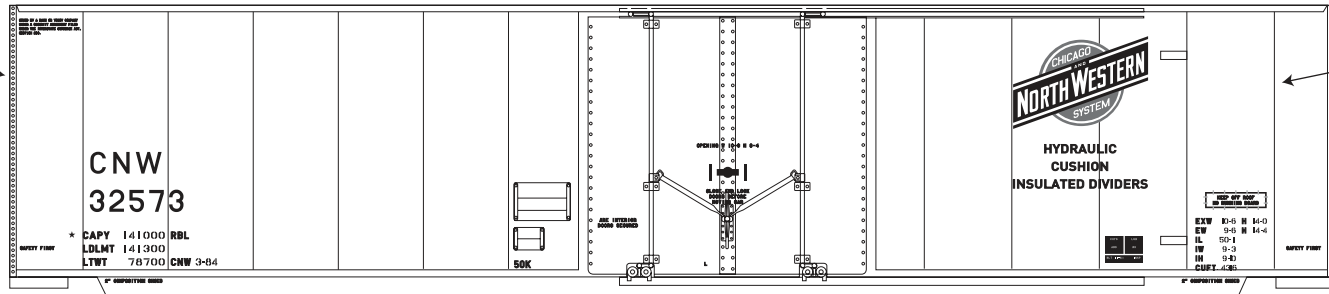

This set covers the General American insulated boxcars for the Chicago North Western system. MOLOCO has introduced 2 undec kits 1100, and 1200, that duplicate these cars. Use with 87-1333 or 60-1333 for further lettering options

MICROSCALE Decal  
HO Scale 87-1366  
N Scale 60-1366

Ends  
Floquil  
Engine Black  
110010

Two versions  
Brown w/ White  
Lettering  
  
Yellow w/ Black  
Lettering

Ends  
Floquil  
Engine Black  
110010