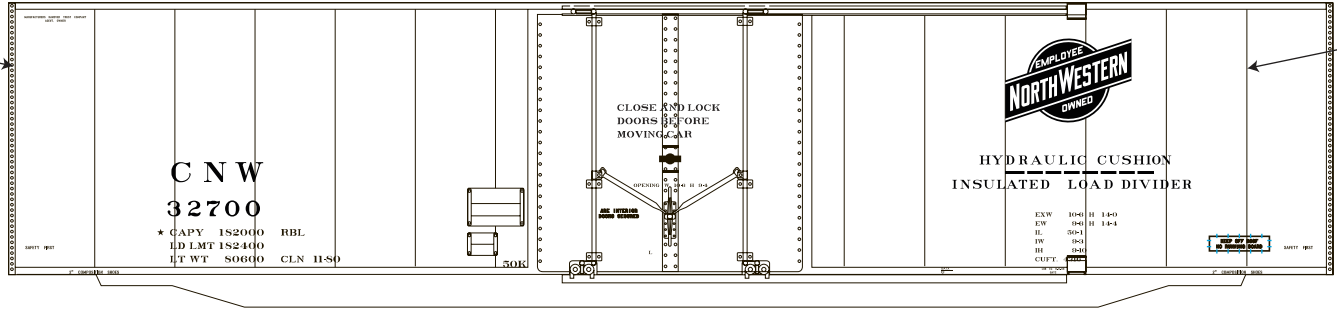

This set covers the General American insulated boxcars for the Chicago North Western system. MOLOCO has introduced 2 undec kits 1100, and 1200, that duplicate these cars. Use with 87-1333 or 60-1333 for further lettering options

MICROSCALE Decal  
HO Scale 87-1366  
N Scale 60-1366

Ends  
Floquil  
Engine Black  
110010

Two versions  
Brown w/ White  
Lettering  
  
Yellow w/ Black  
Lettering

Ends  
Floquil  
Engine Black  
110010